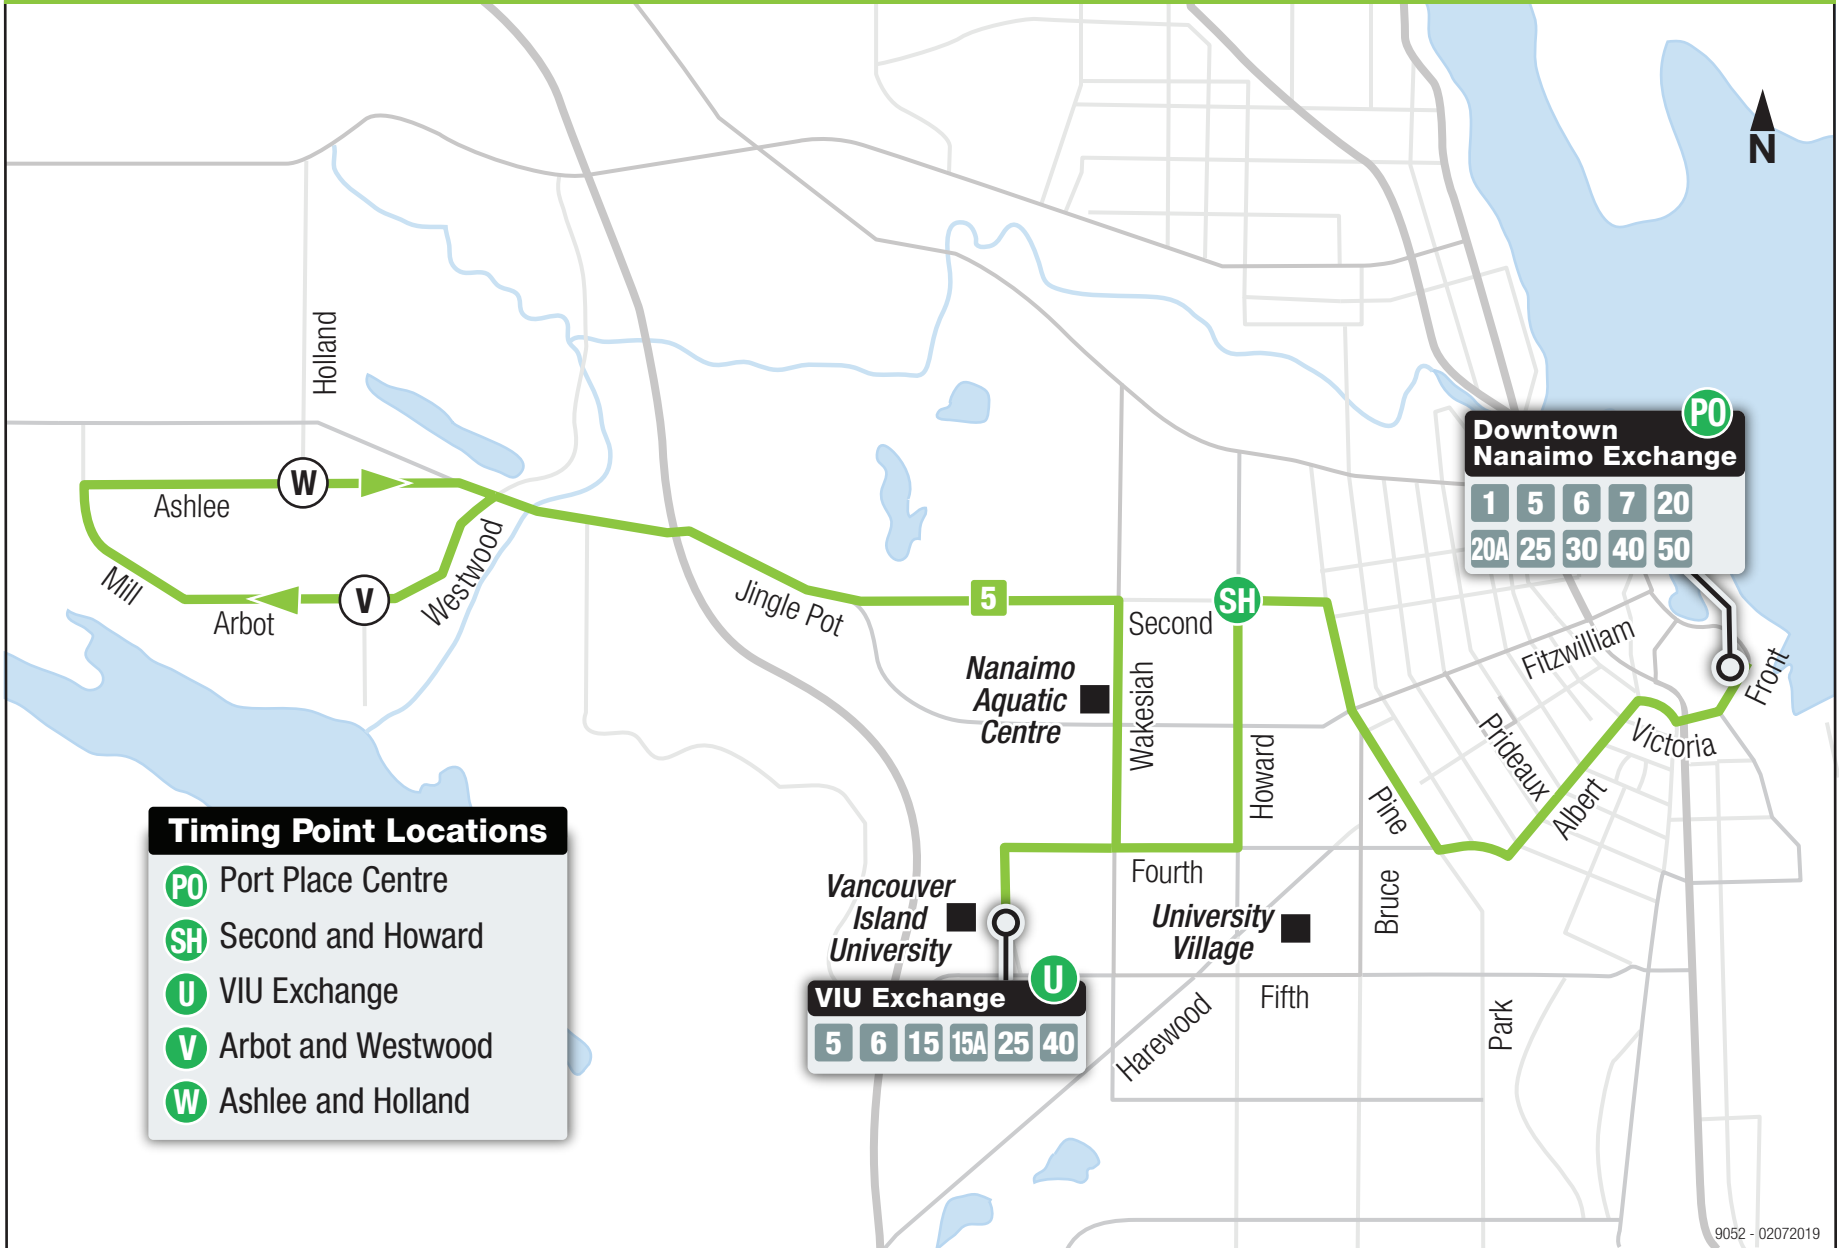

5 Fairview

Local

Timing Point Locations

- PO** Port Place Centre
- SH** Second and Howard
- U** VIU Exchange
- V** Arbot and Westwood
- W** Ashlee and Holland

Downtown Nanaimo Exchange **PO**

1	5	6	7	20
20A	25	30	40	50

VIU Exchange **U**

5	6	15	15A	25	40
---	---	----	-----	----	----