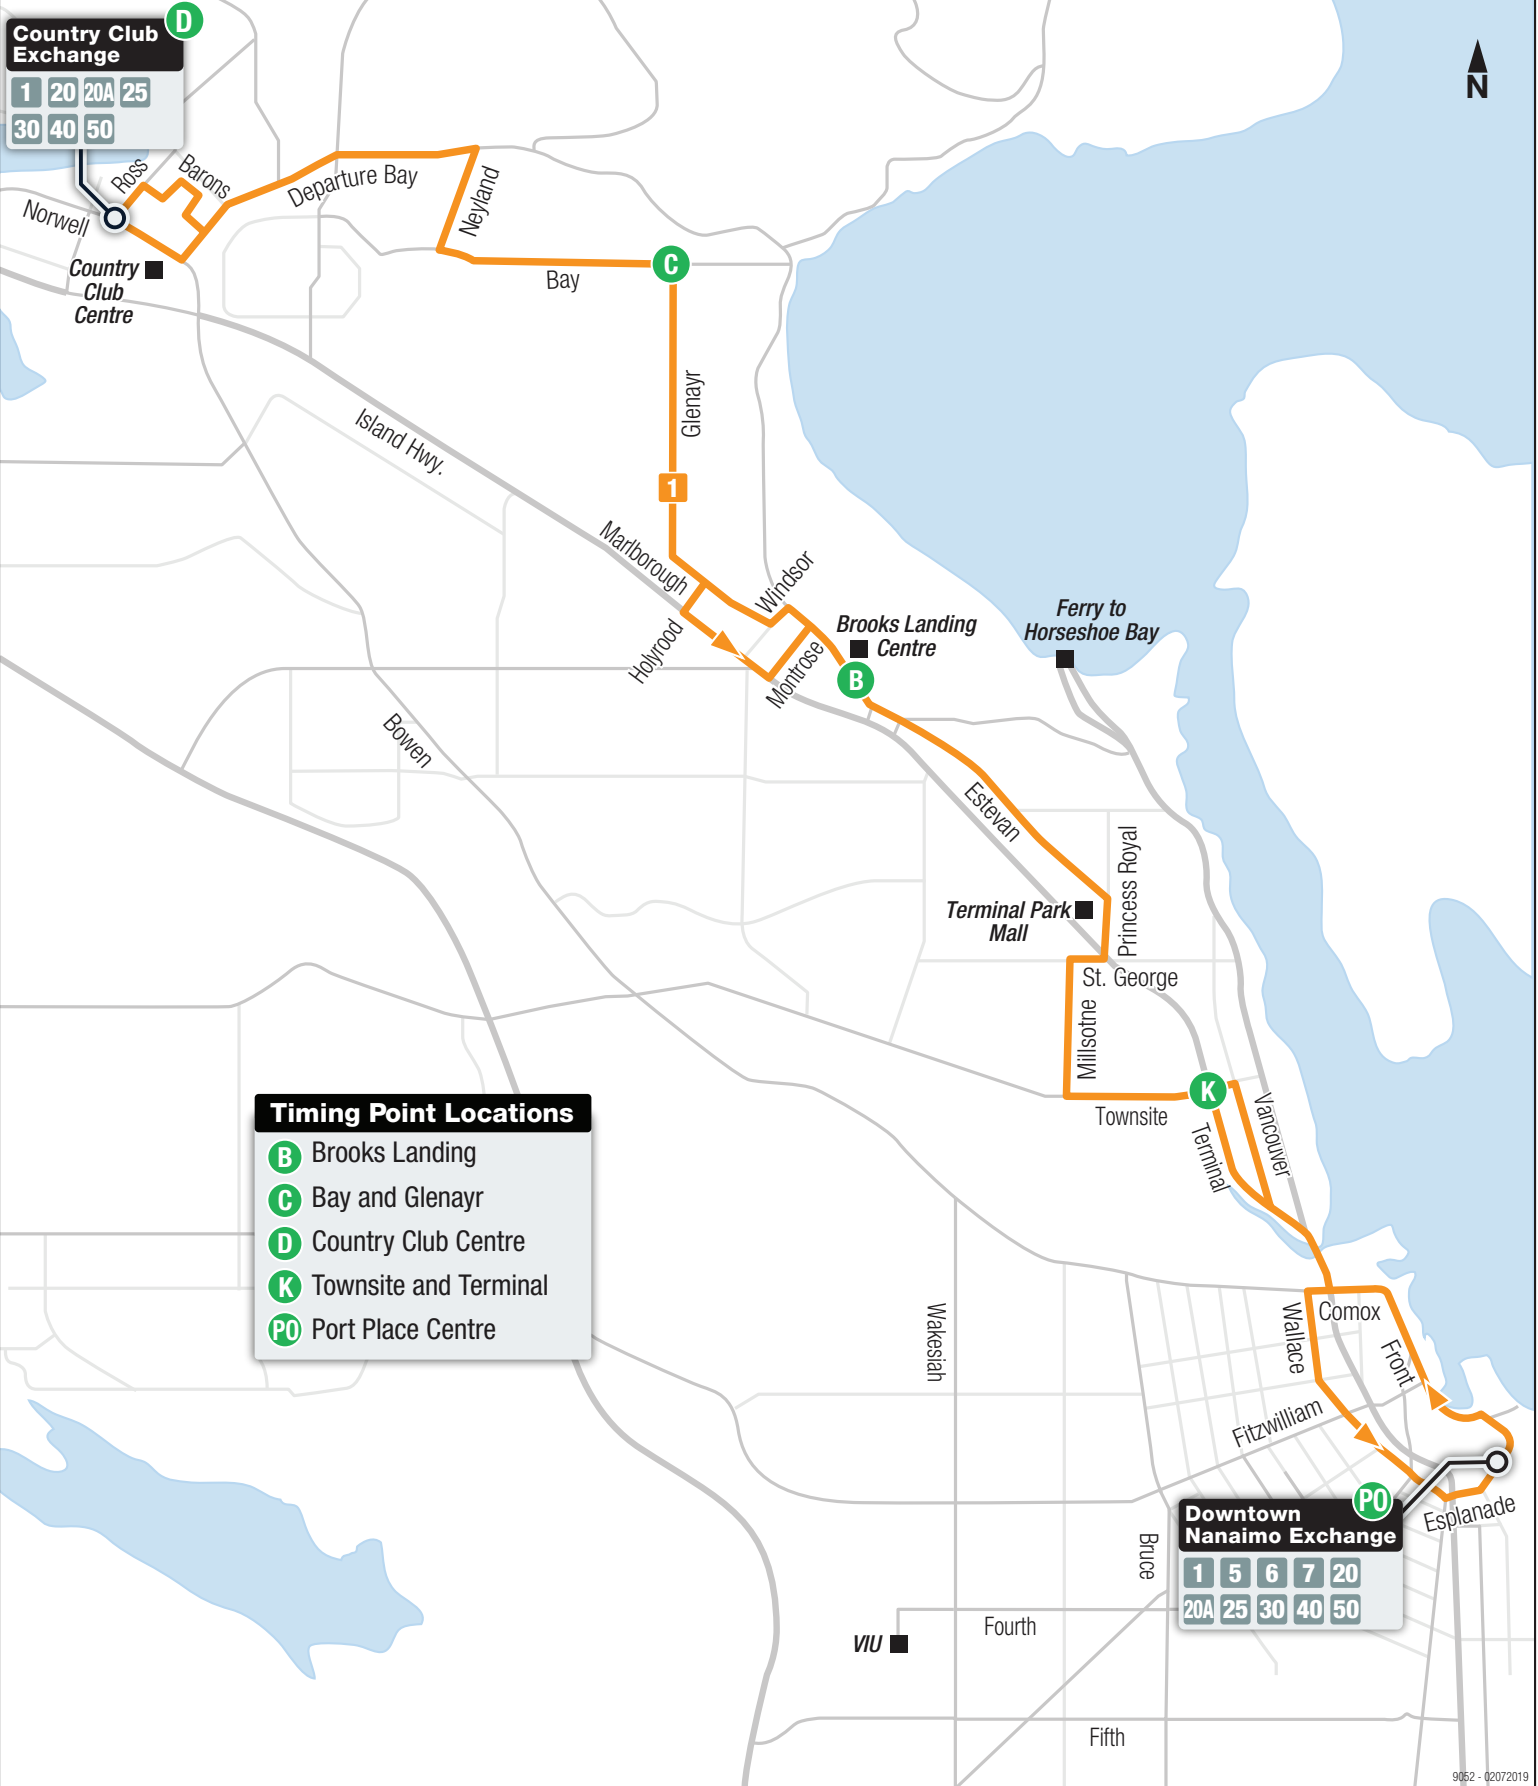

1 Country Club/ 1 Downtown

Local

Country Club Exchange **D**

1	20	20A	25
30	40	50	

Timing Point Locations

- B** Brooks Landing
- C** Bay and Glenayr
- D** Country Club Centre
- K** Townsite and Terminal
- PO** Port Place Centre

Downtown Nanaimo Exchange **PO**

1	5	6	7	20
20A	25	30	40	50