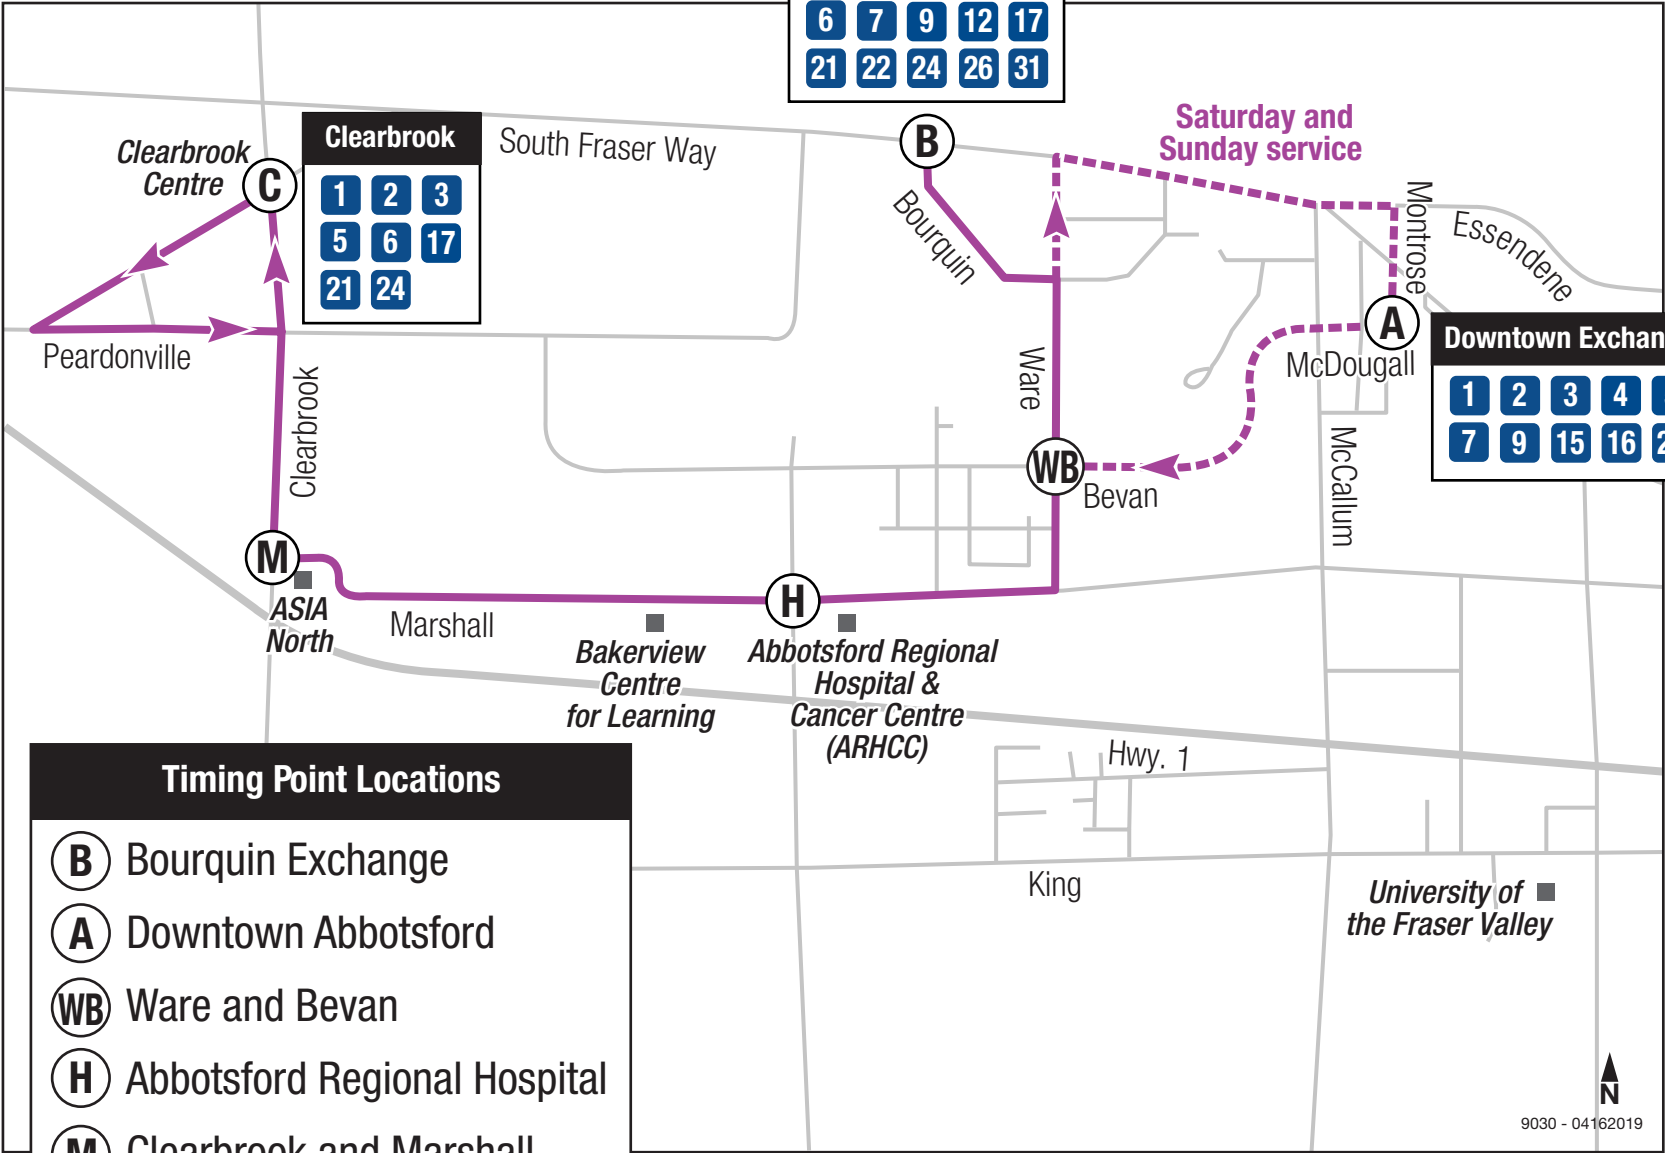

5 Clearbrook/Bourquin

Bourquin Exchange				
1	2	3	4	5
6	7	9	12	17
21	22	24	26	31

Clearbrook		
1	2	3
5	6	17
21	24	

Downtown Exchange				
1	2	3	4	5
7	9	15	16	26

- Timing Point Locations**
- (B)** Bourquin Exchange
 - (A)** Downtown Abbotsford
 - (WB)** Ware and Bevan
 - (H)** Abbotsford Regional Hospital
 - (M)** Clearbrook and Marshall
 - (C)** Clearbrook Centre and South Fraser