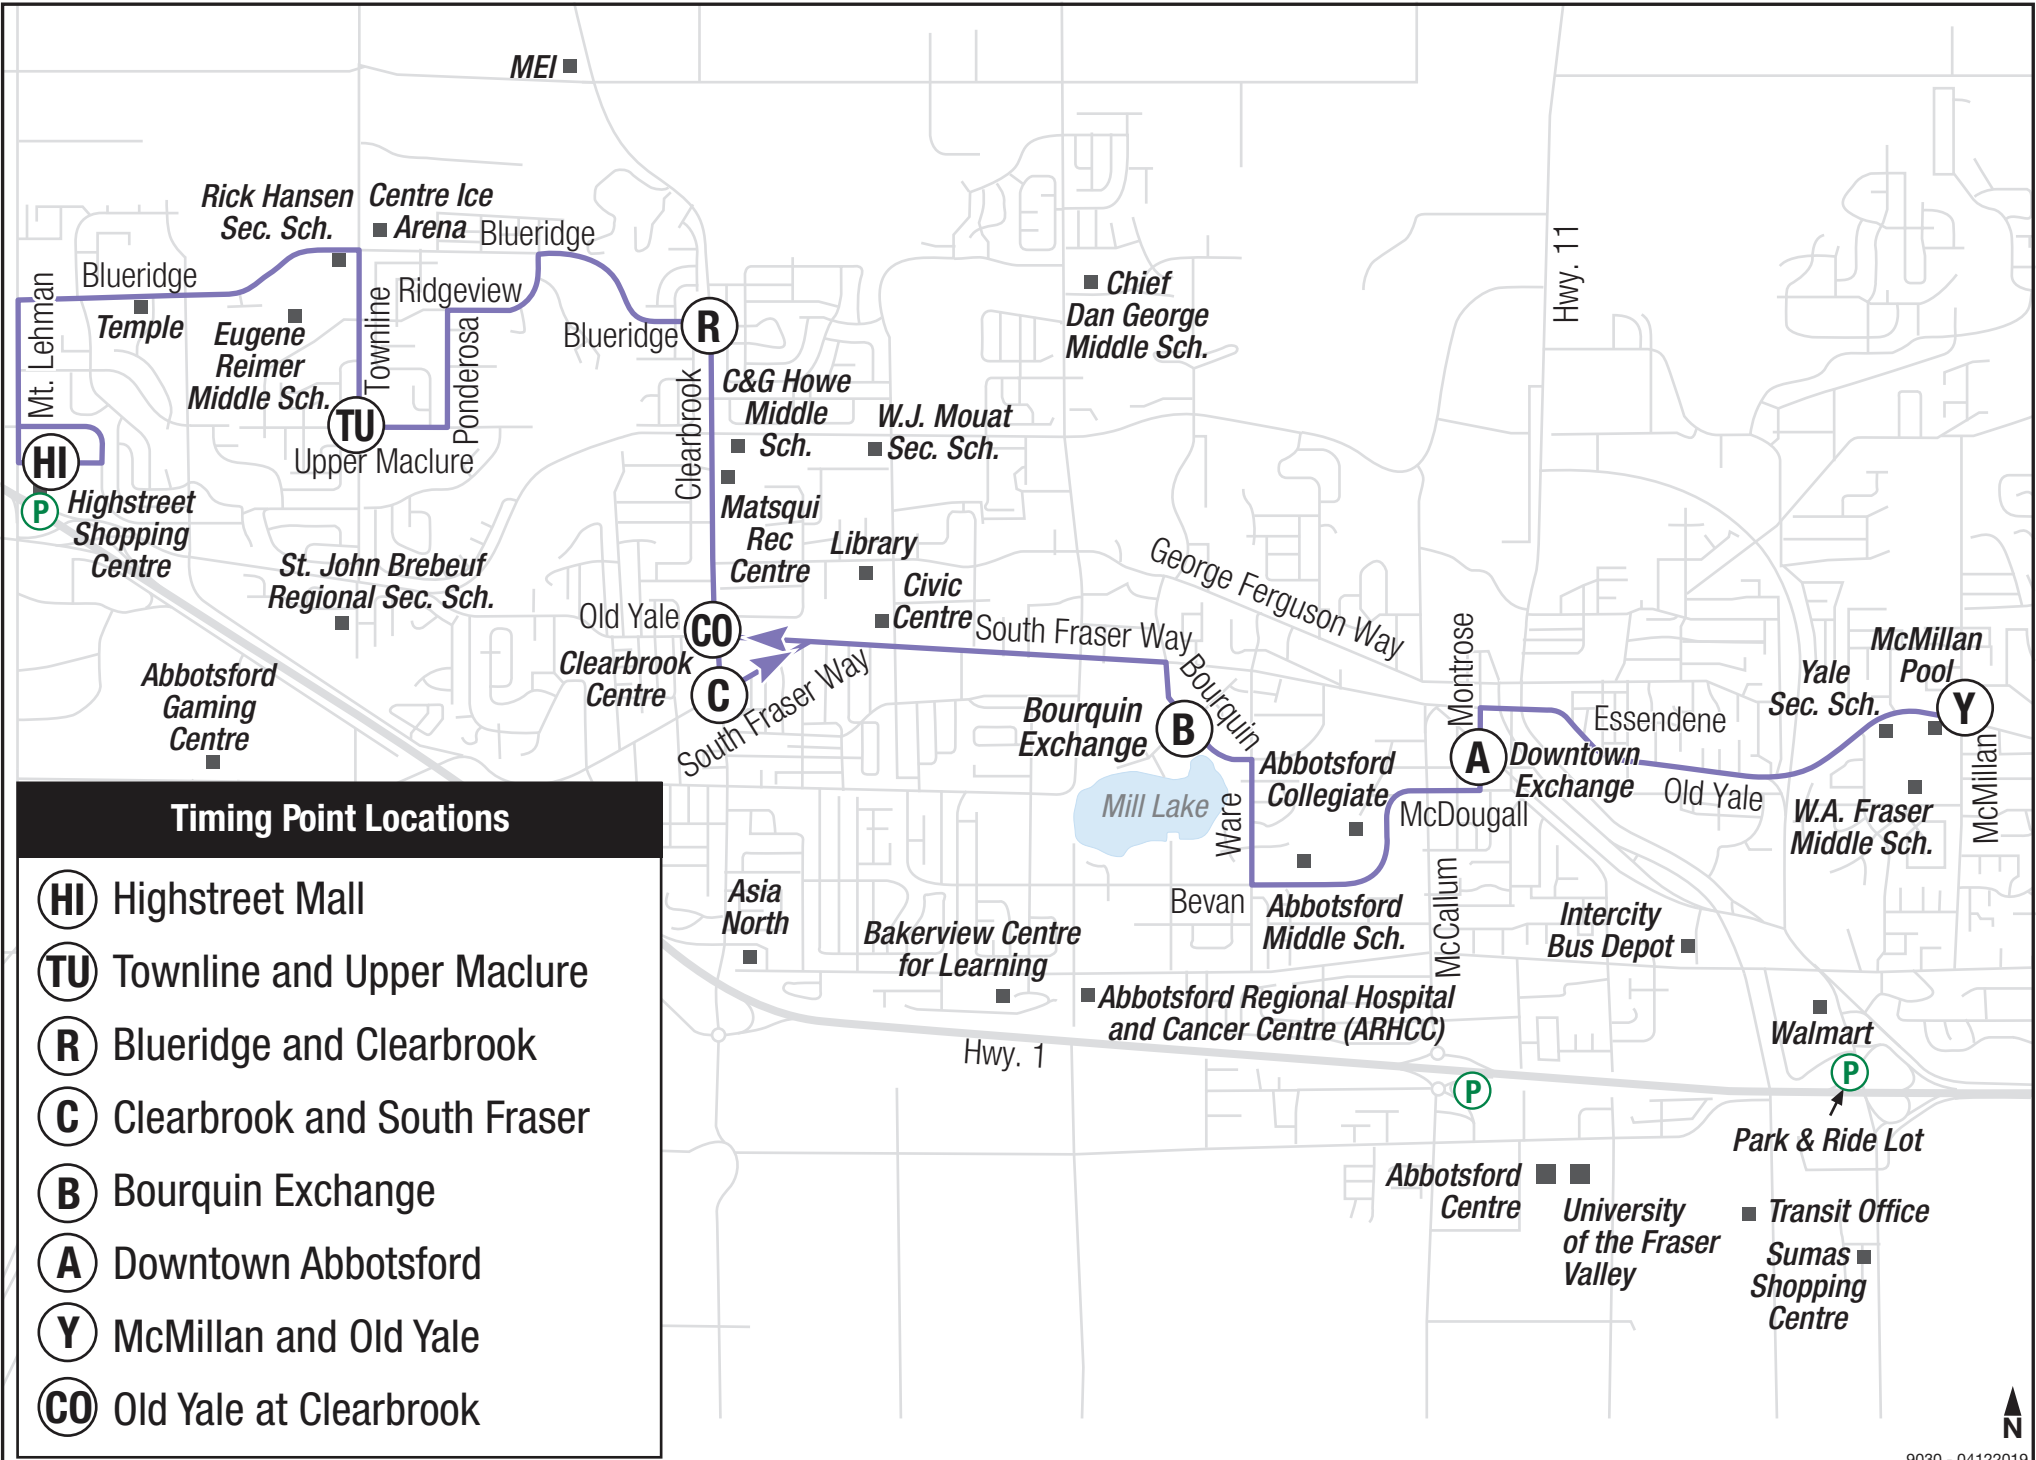

2 Highstreet/McMillan

Timing Point Locations

- (HI)** Highstreet Mall
- (TU)** Townline and Upper Maclure
- (R)** Blueridge and Clearbrook
- (C)** Clearbrook and South Fraser
- (B)** Bourquin Exchange
- (A)** Downtown Abbotsford
- (Y)** McMillan and Old Yale
- (CO)** Old Yale at Clearbrook