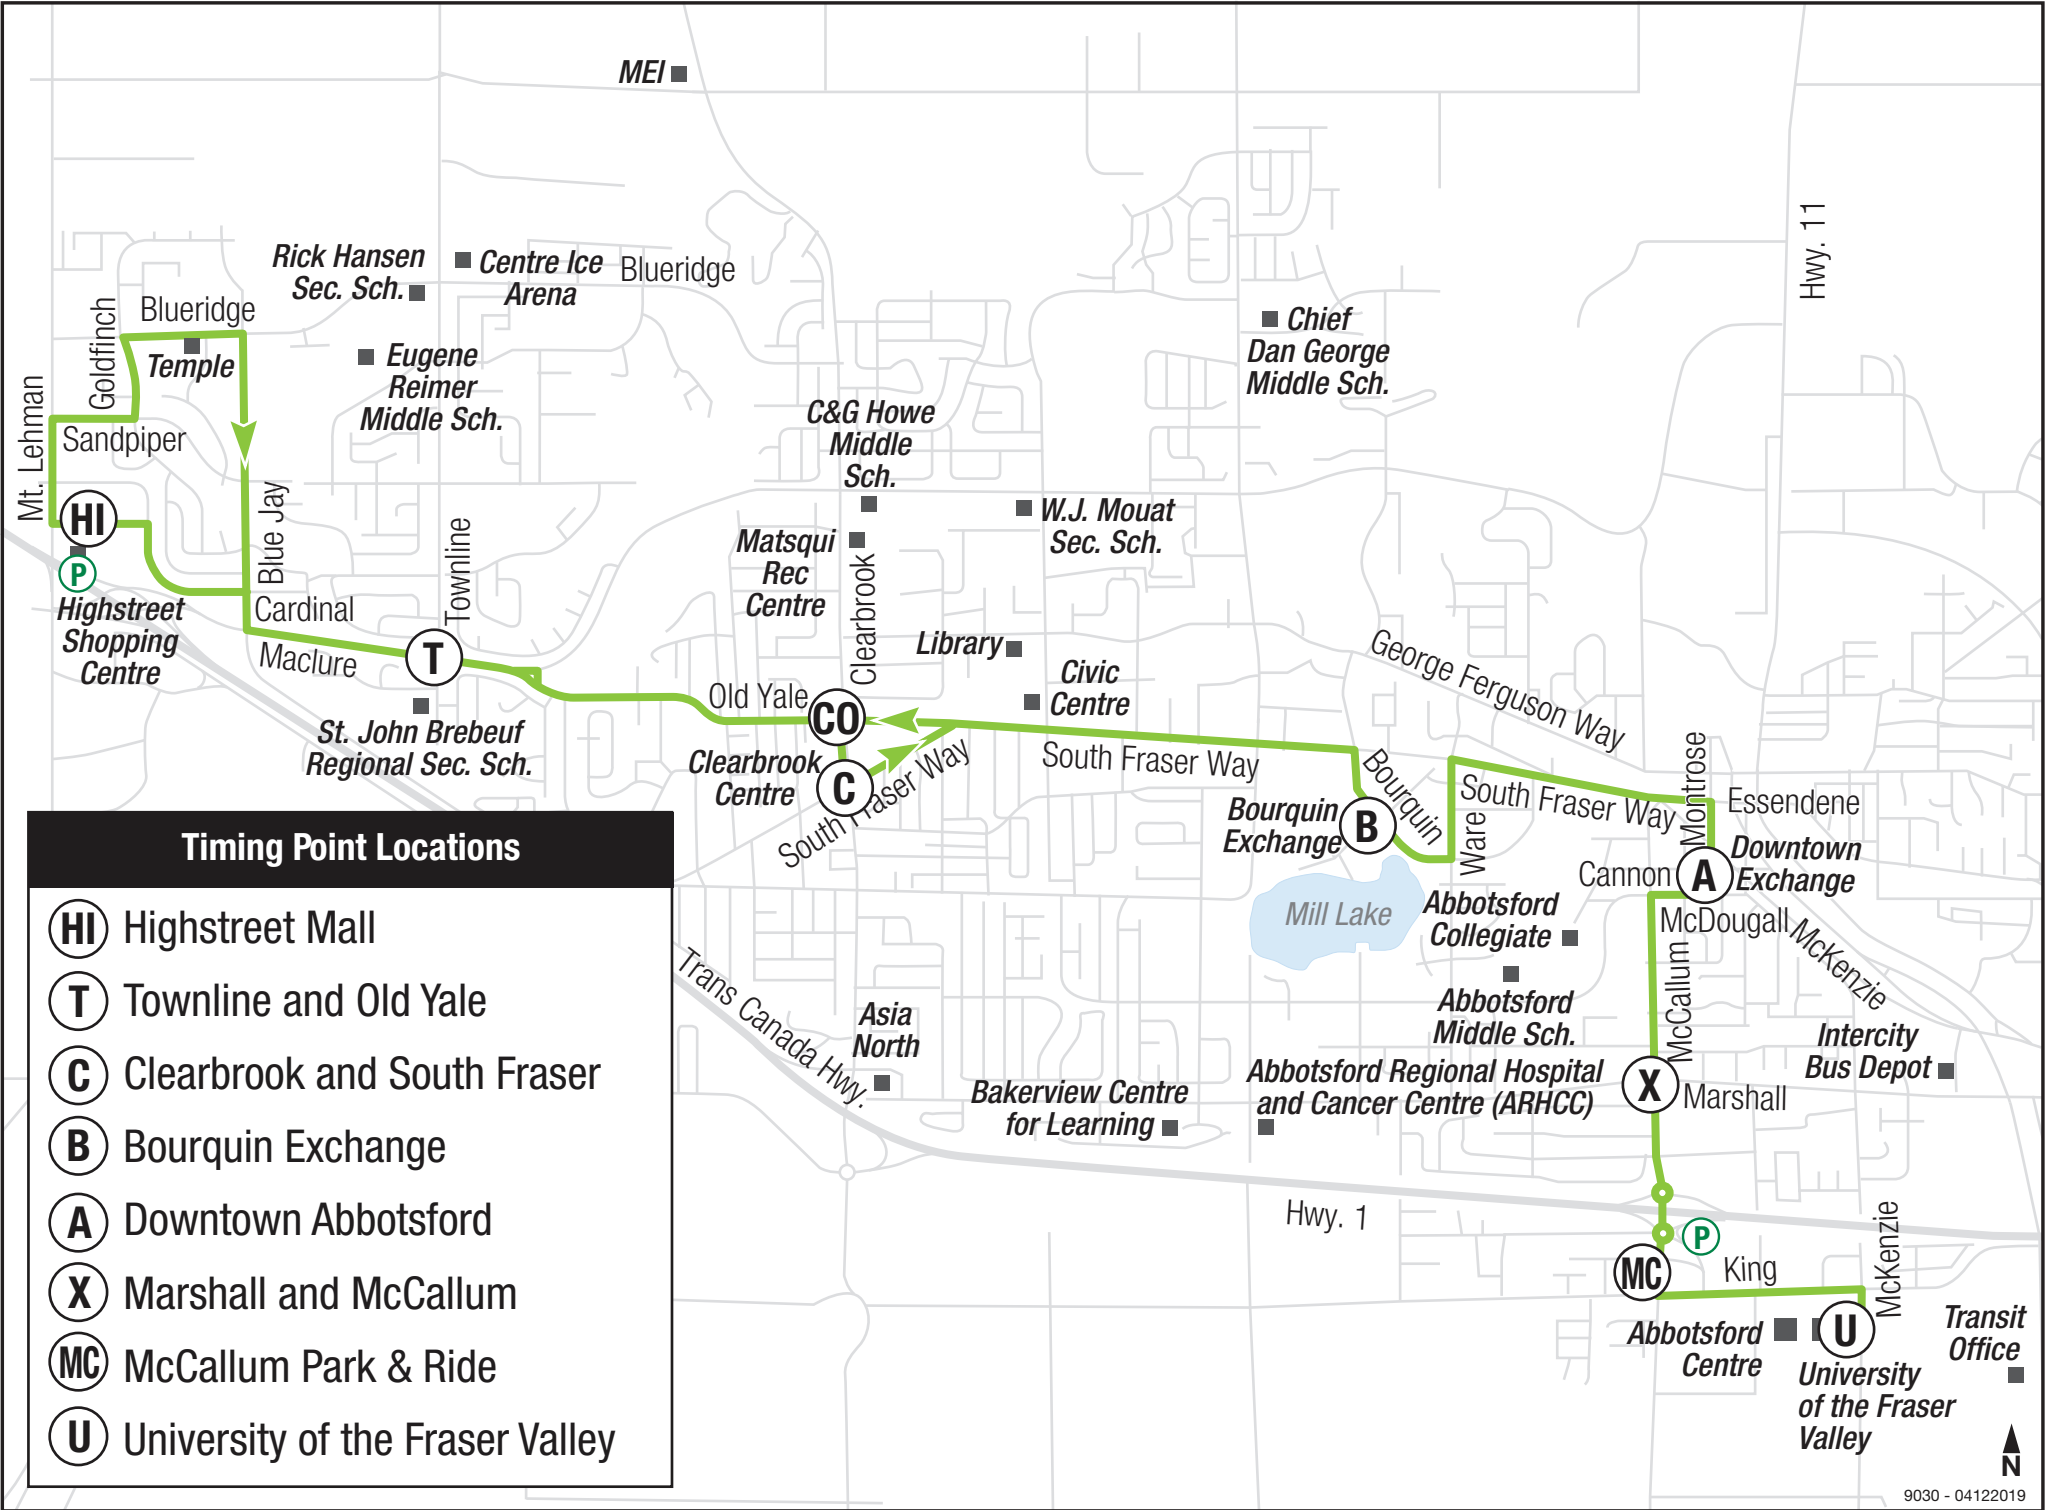

# 1 Highstreet/UFV

**Timing Point Locations**

- (HI) Highstreet Mall
- (T) Townline and Old Yale
- (C) Clearbrook and South Fraser
- (B) Bourquin Exchange
- (A) Downtown Abbotsford
- (X) Marshall and McCallum
- (MC) McCallum Park & Ride
- (U) University of the Fraser Valley