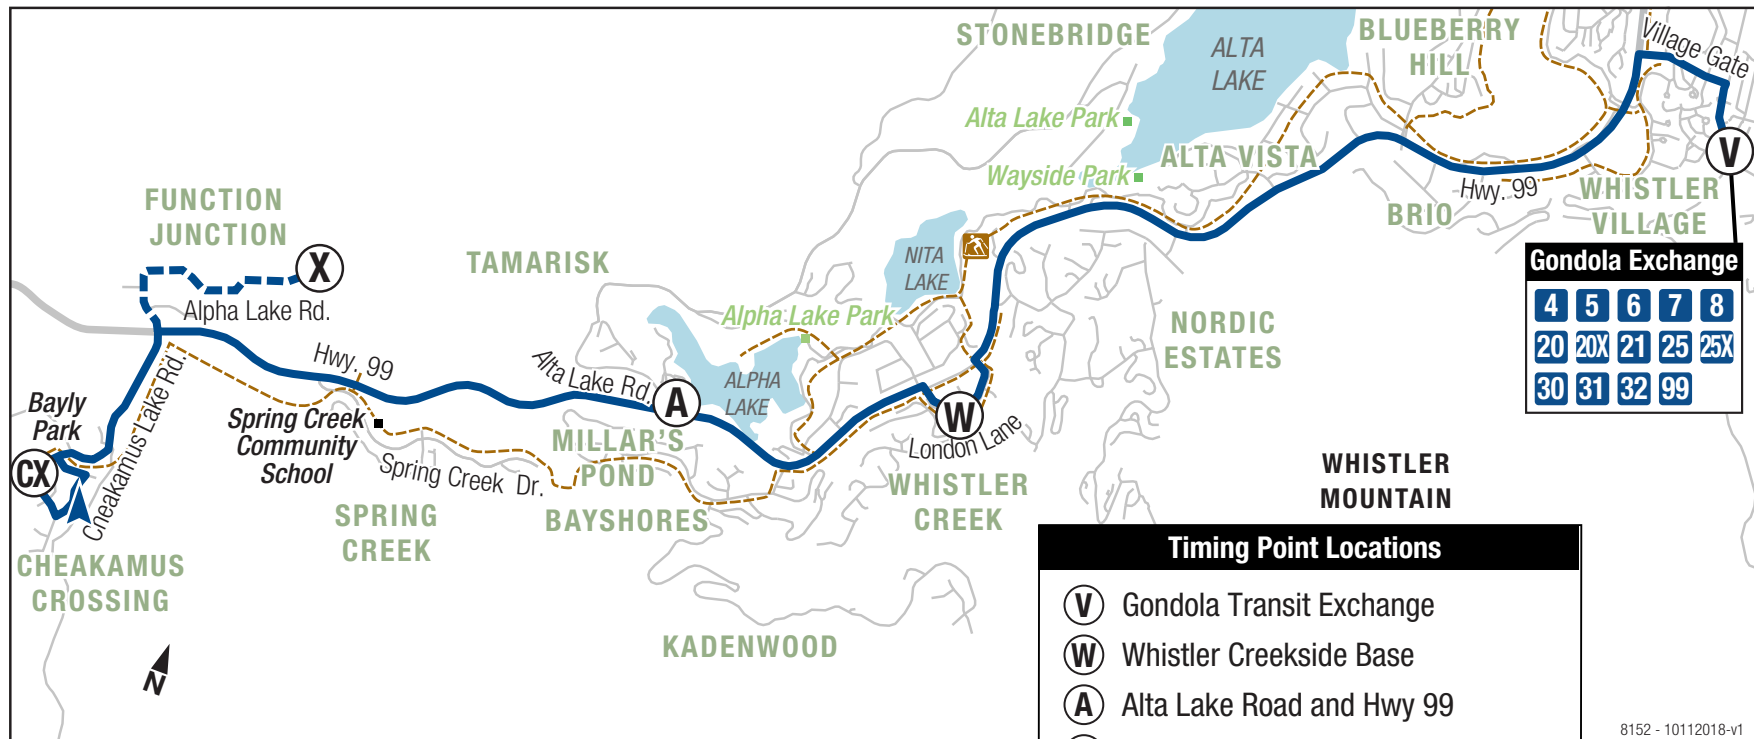

20X Cheakamus

Gondola Exchange				
4	5	6	7	8
20	20X	21	25	25X
30	31	32	99	

Timing Point Locations

- Ⓥ Gondola Transit Exchange
- Ⓦ Whistler Creekside Base
- Ⓐ Alta Lake Road and Hwy 99
- ⓧ Alpha Lake Turnaround
- Ⓒⓧ Cheakamus Crossing and Bayly Park
- — Limited Service
- - - Valley Trail