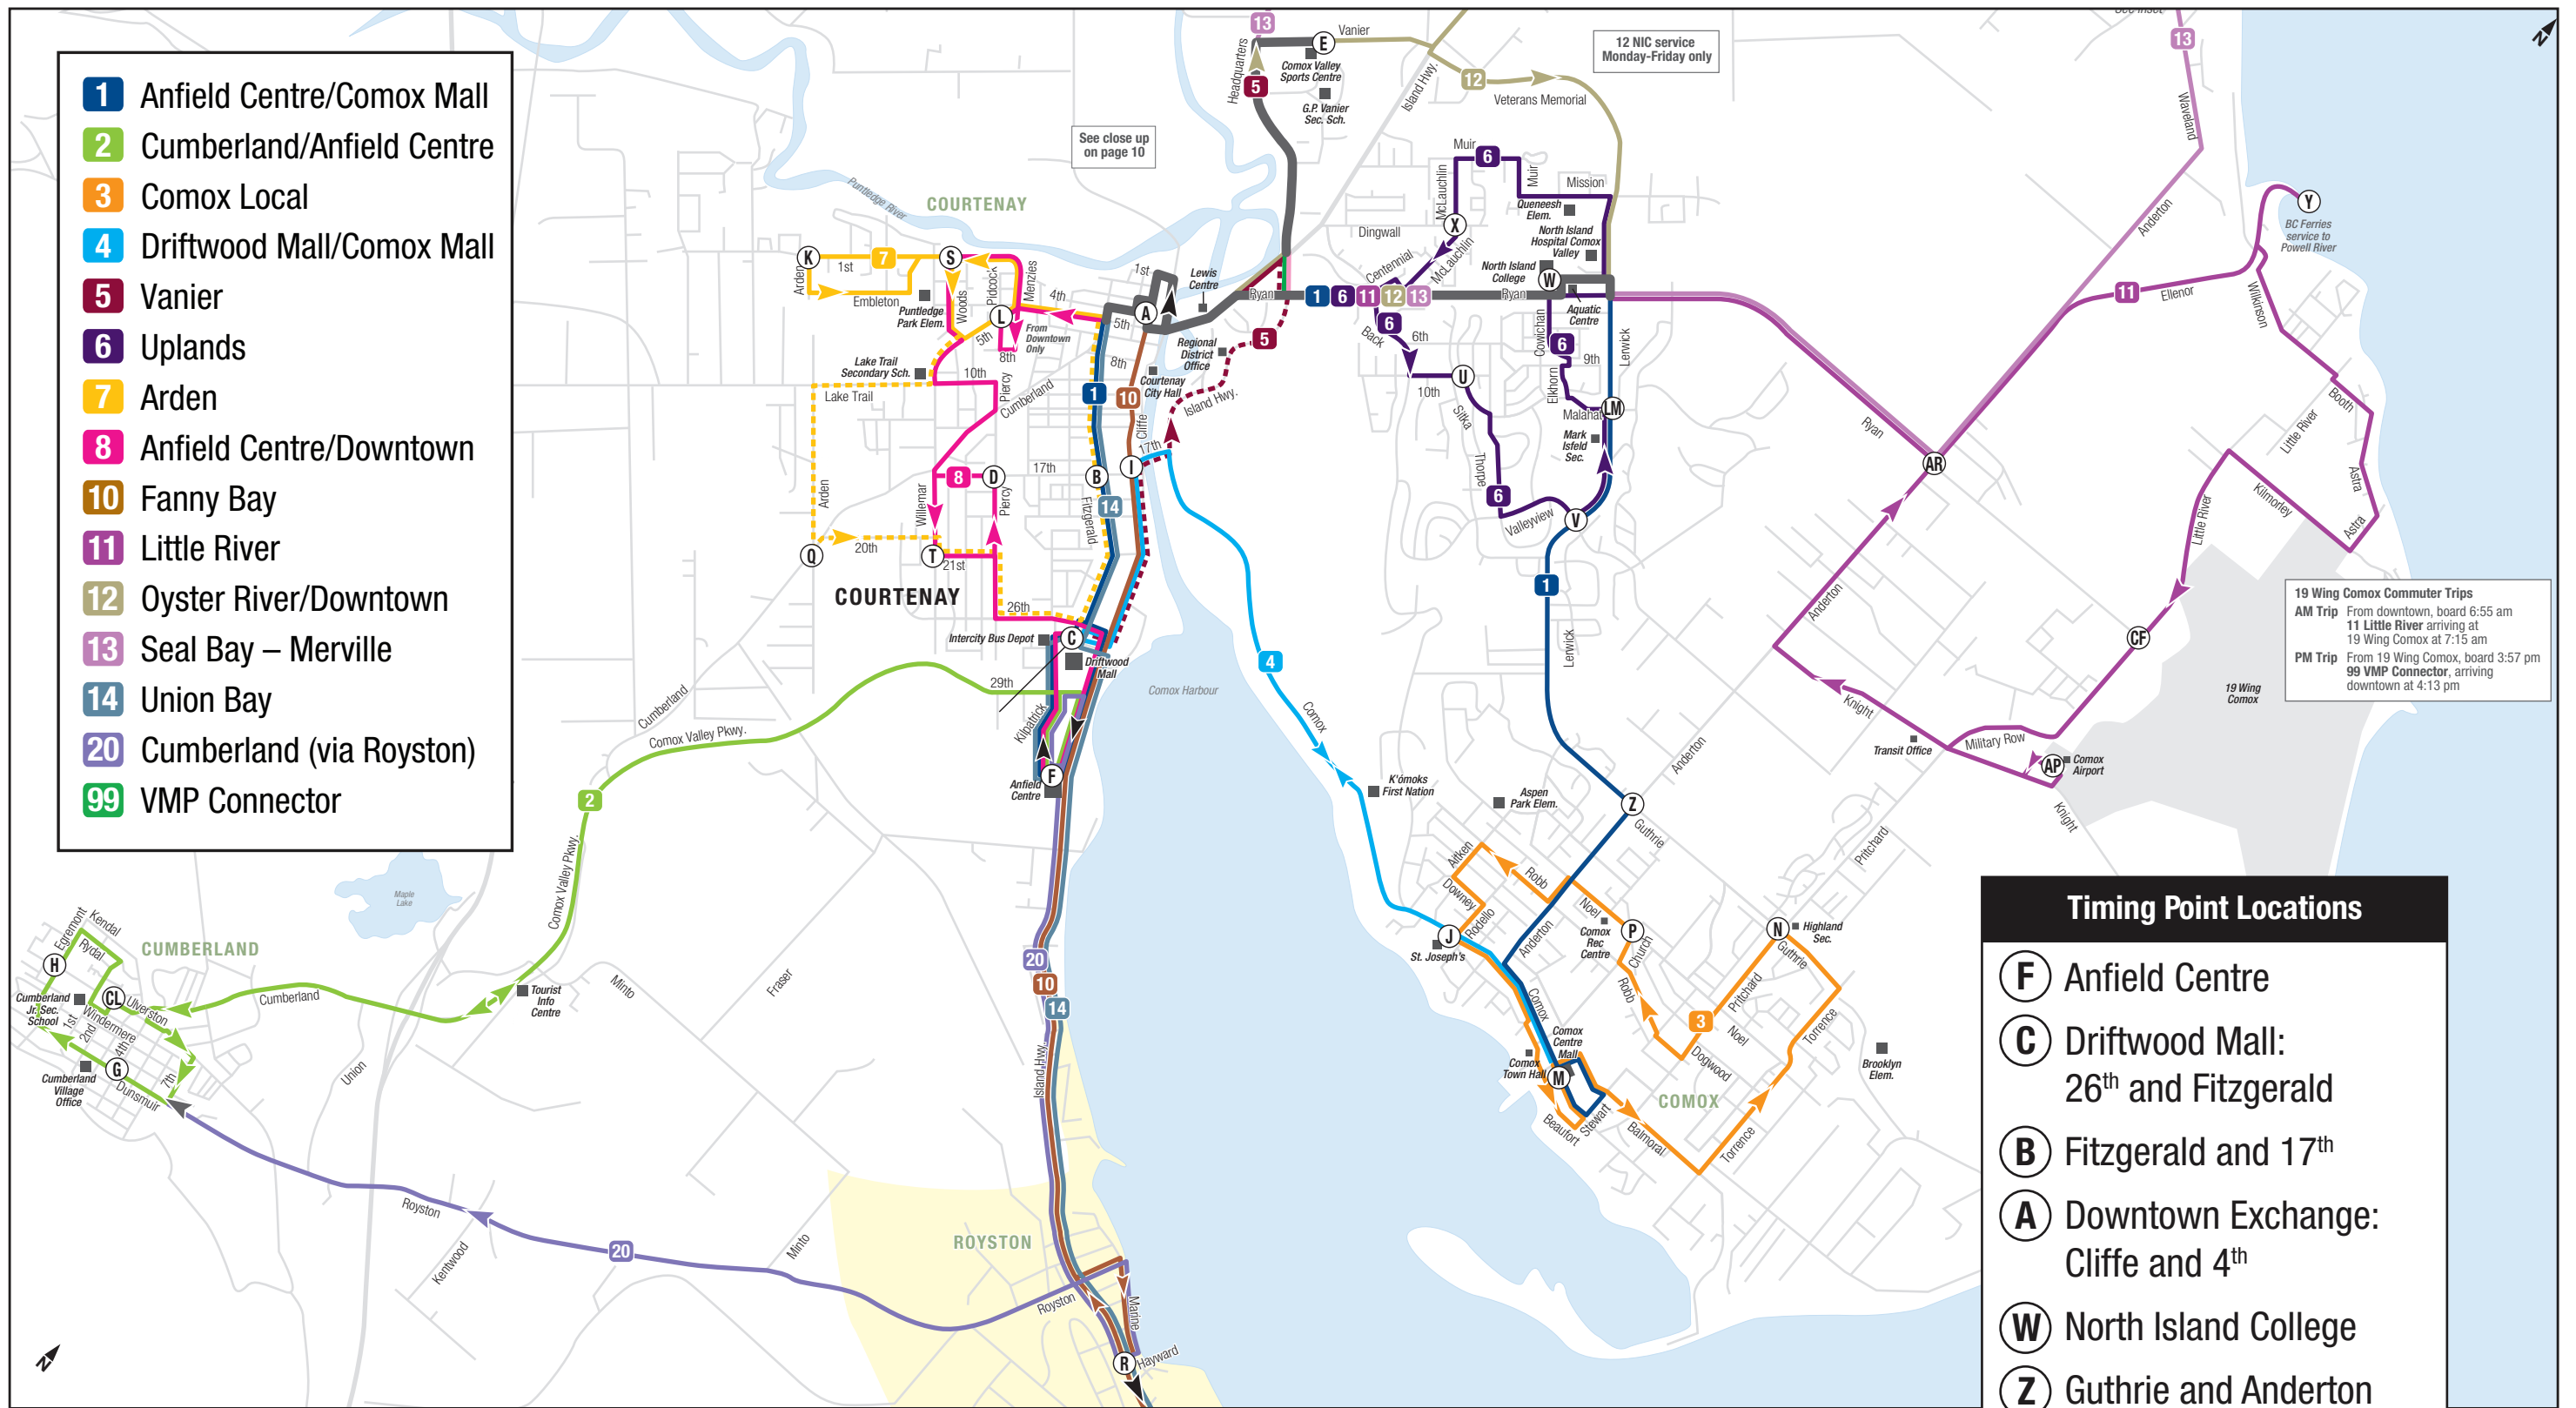

Comox Overview

To Merville, Black Creek and Oyster River

To Union Bay, Buckley Bay Ferry Terminal and Fanny Bay

- 1** Anfield Centre/Comox Mall
- 2** Cumberland/Anfield Centre
- 3** Comox Local
- 4** Driftwood Mall/Comox Mall
- 5** Vanier
- 6** Uplands
- 7** Arden
- 8** Anfield Centre/Downtown
- 10** Fanny Bay
- 11** Little River
- 12** Oyster River/Downtown
- 13** Seal Bay – Merville
- 14** Union Bay
- 20** Cumberland (via Royston)
- 99** VMP Connector

- ### Timing Point Locations
- F** Anfield Centre
 - C** Driftwood Mall: 26th and Fitzgerald
 - B** Fitzgerald and 17th
 - A** Downtown Exchange: Cliffe and 4th
 - W** North Island College
 - Z** Guthrie and Anderton
 - M** Comox Mall
 - G** Dunsmuir and 4th
 - H** Egremont and Ulverston
 - CL** Cumberland Lodge
 - R** Royston: Island Hwy. and Hayward
 - UB** Union Bay
 - BB** Buckley Bay
 - FB** Fanny Bay: Tempo Gas