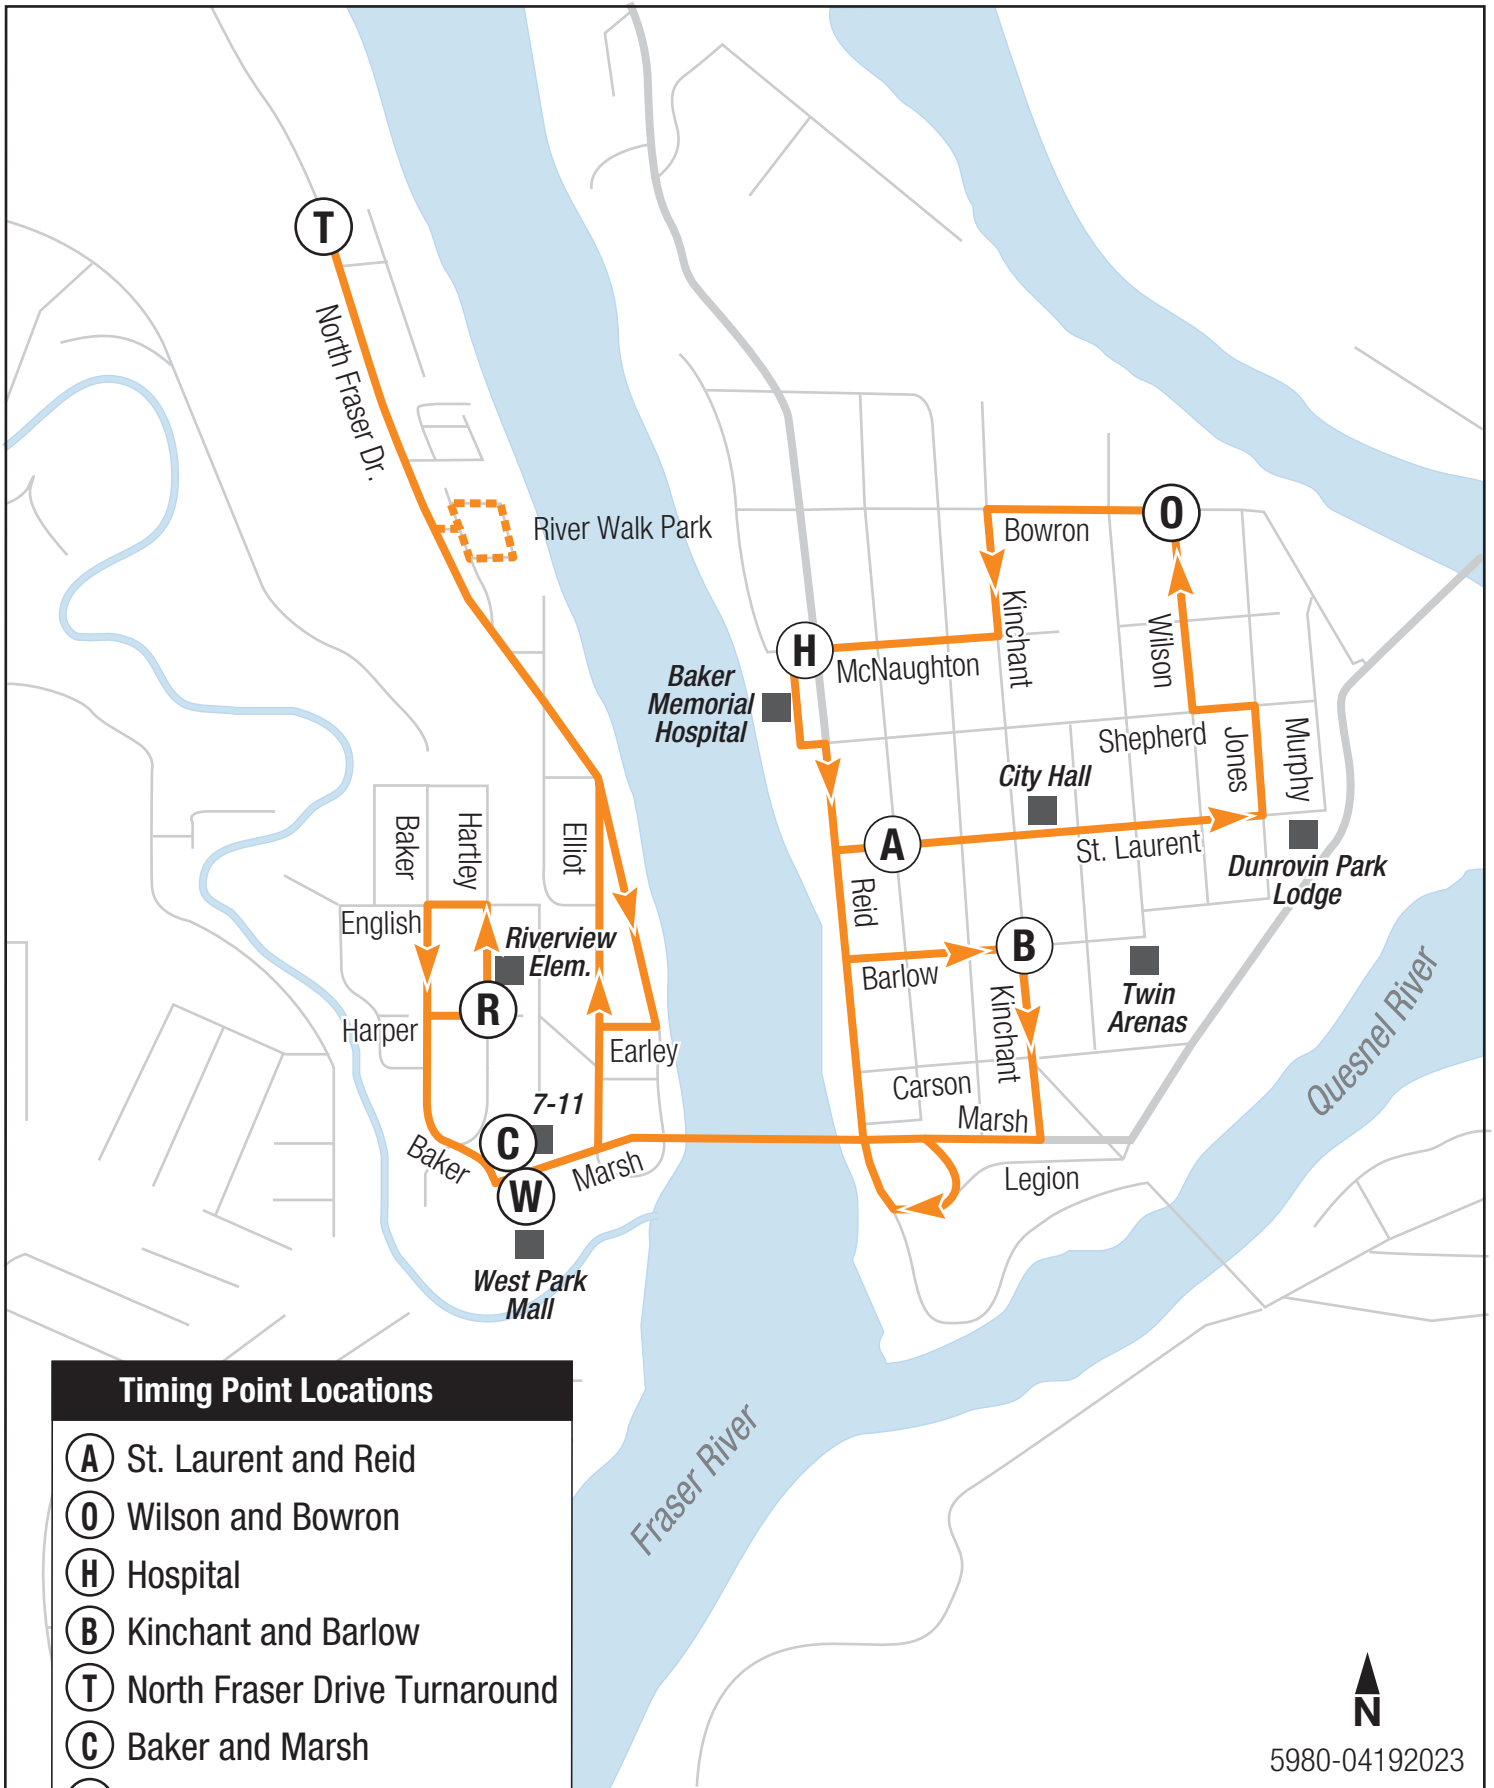

3 North Fraser

Timing Point Locations

- (A) St. Laurent and Reid
- (O) Wilson and Bowron
- (H) Hospital
- (B) Kinchant and Barlow
- (T) North Fraser Drive Turnaround
- (C) Baker and Marsh
- (R) Harper and Hartley
- (W) West Park Mall

--- On-Request Only