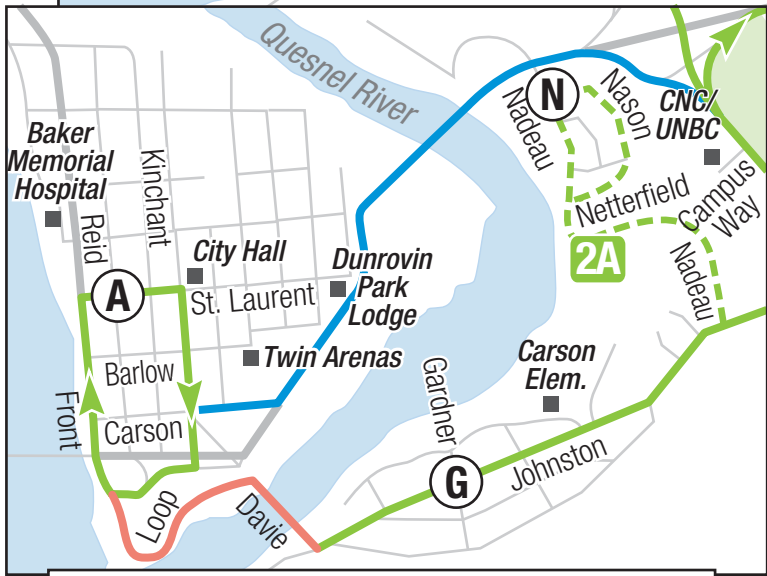

2 Red Bluff

5980-04202023

— Adverse weather routing
— Not serviced during adverse weather

Timing Point Locations	
(A)	St. Laurent and Reid
(G)	Johnston and Gardner
(N)	Nadeau and Nason
(I)	Recreation Centre
(Y)	Valhalla and Gassoff
(X)	Westland and Gassoff
(J)	Phillips and Hydraulic
(S)	South Quesnel Shopping Area
(L)	Spruce and Balsam
(P)	Elm and Maple
- - -	Limited Service