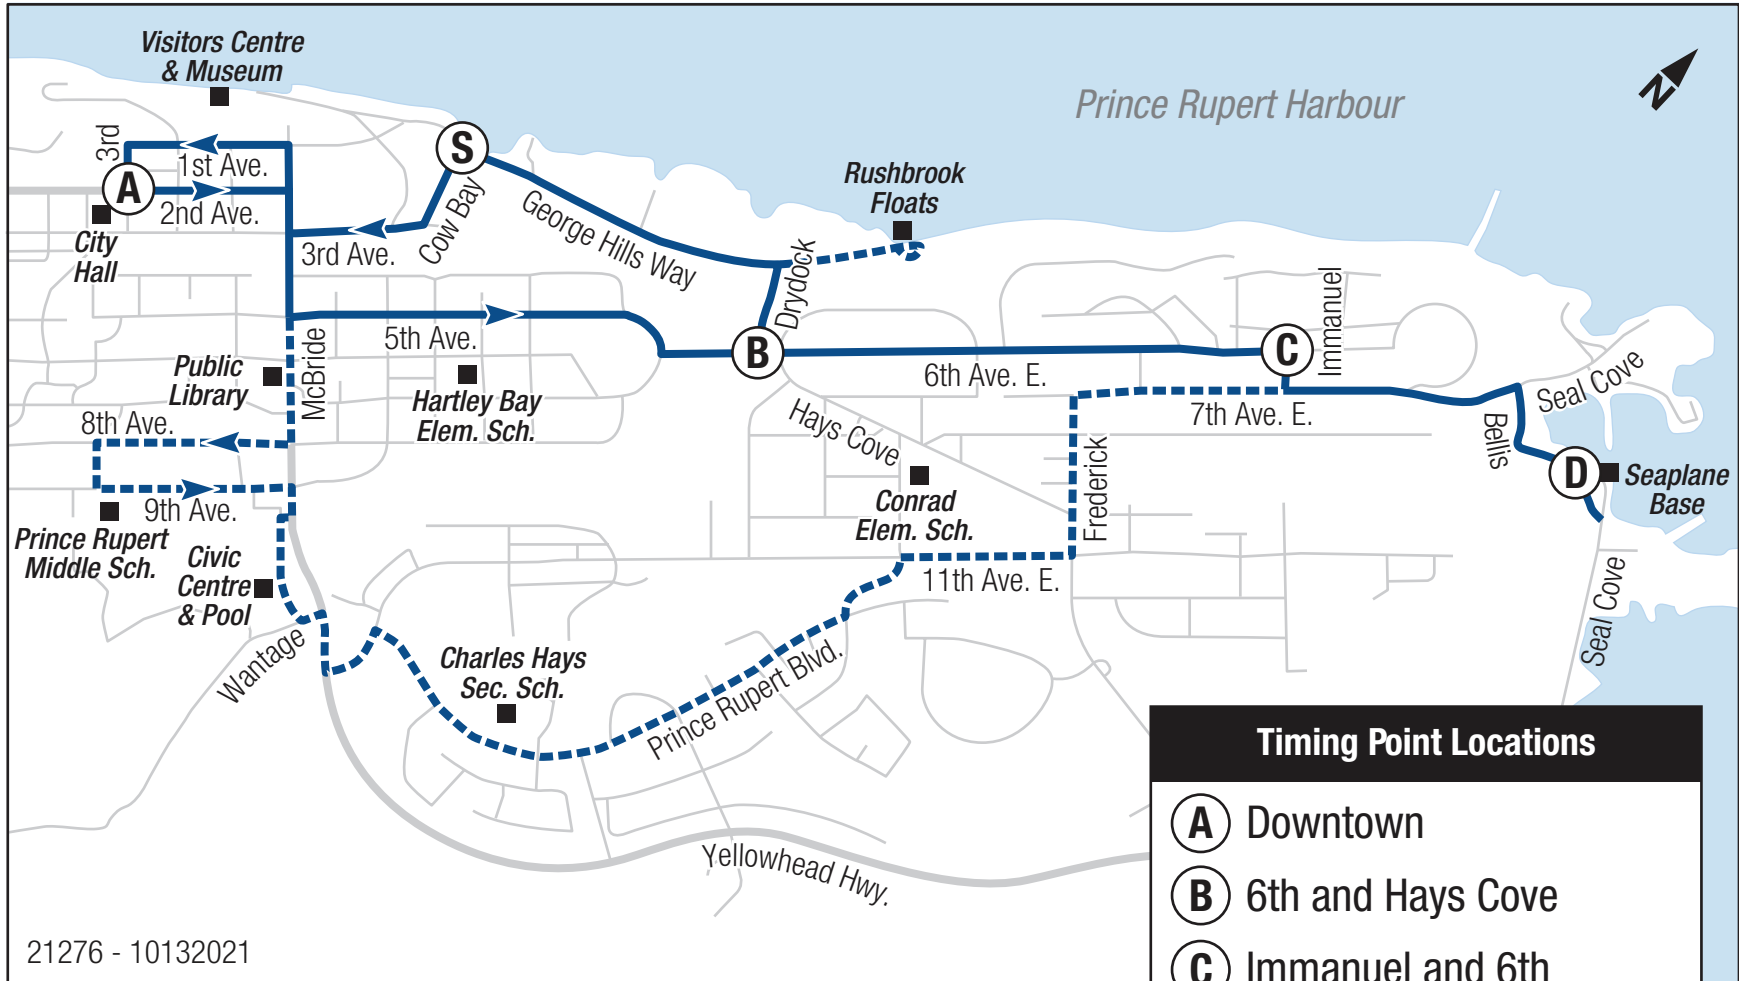

51 Seal Cove

21276 - 10132021

Timing Point Locations	
(A)	Downtown
(B)	6th and Hays Cove
(C)	Immanuel and 6th
(D)	Seal Cove
(S)	George Hills and Cow Bay
---	Limited service