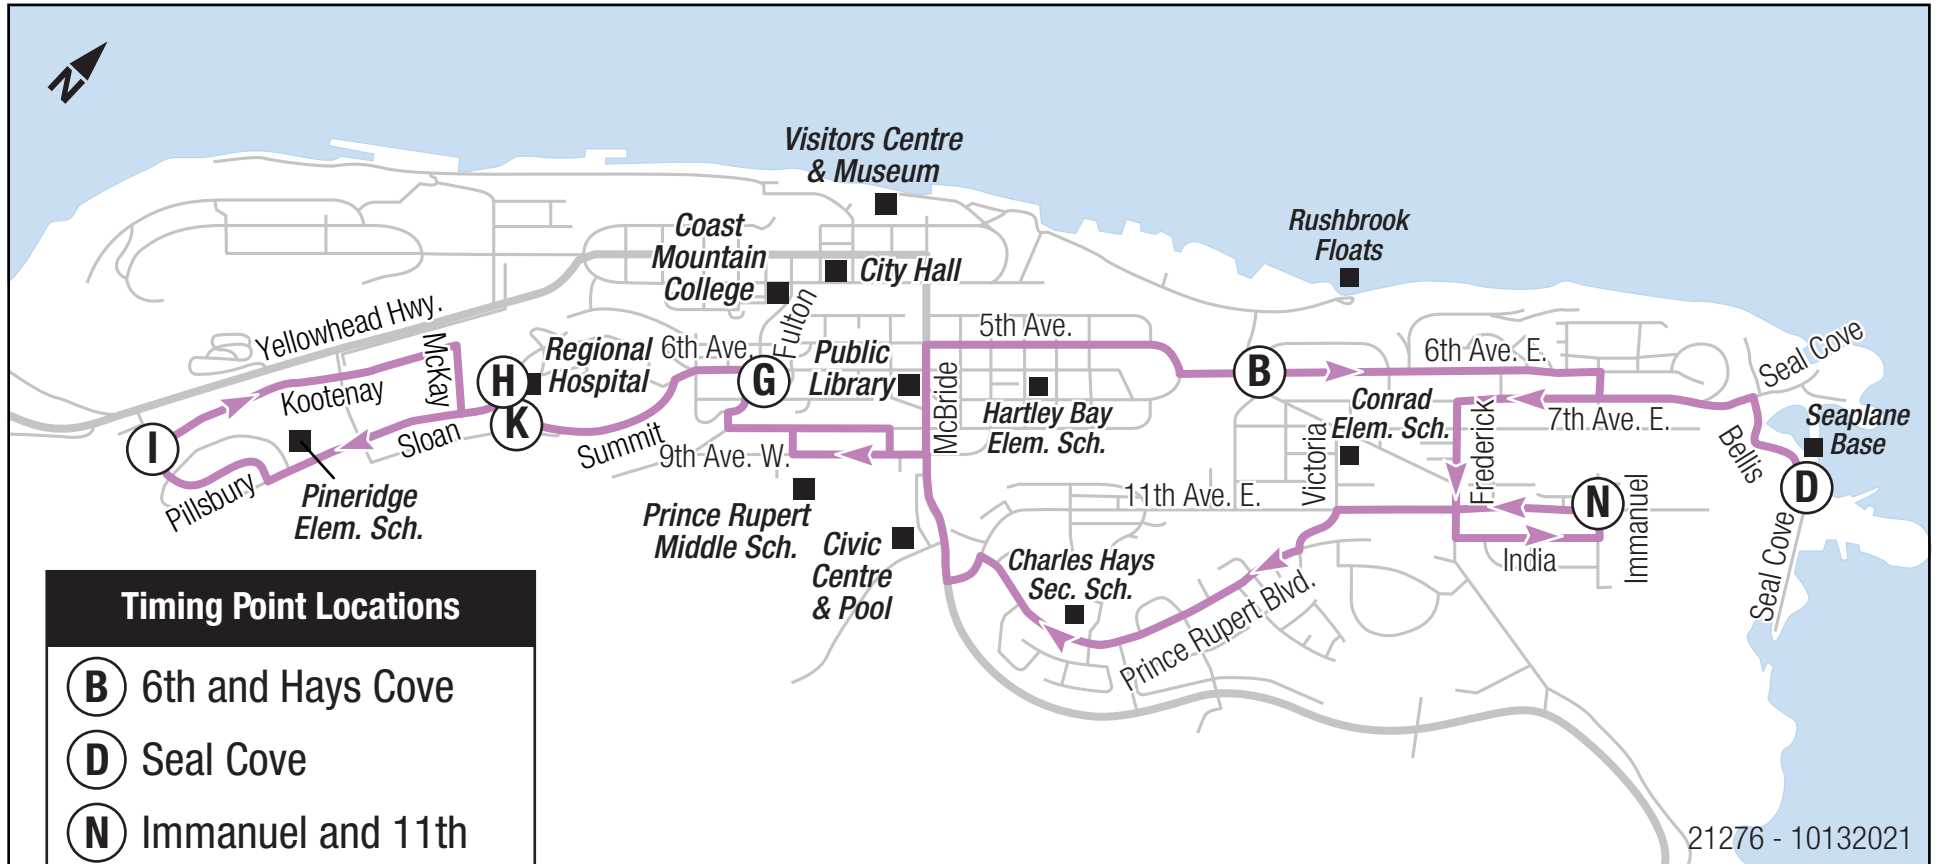

# 99 Special AM

## Timing Point Locations

- B** 6th and Hays Cove
- D** Seal Cove
- N** Immanuel and 11th
- G** 6th at Fulton
- K** Summit and Sloan
- H** Prince Rupert Hospital
- I** Kootenay at Pillsbury