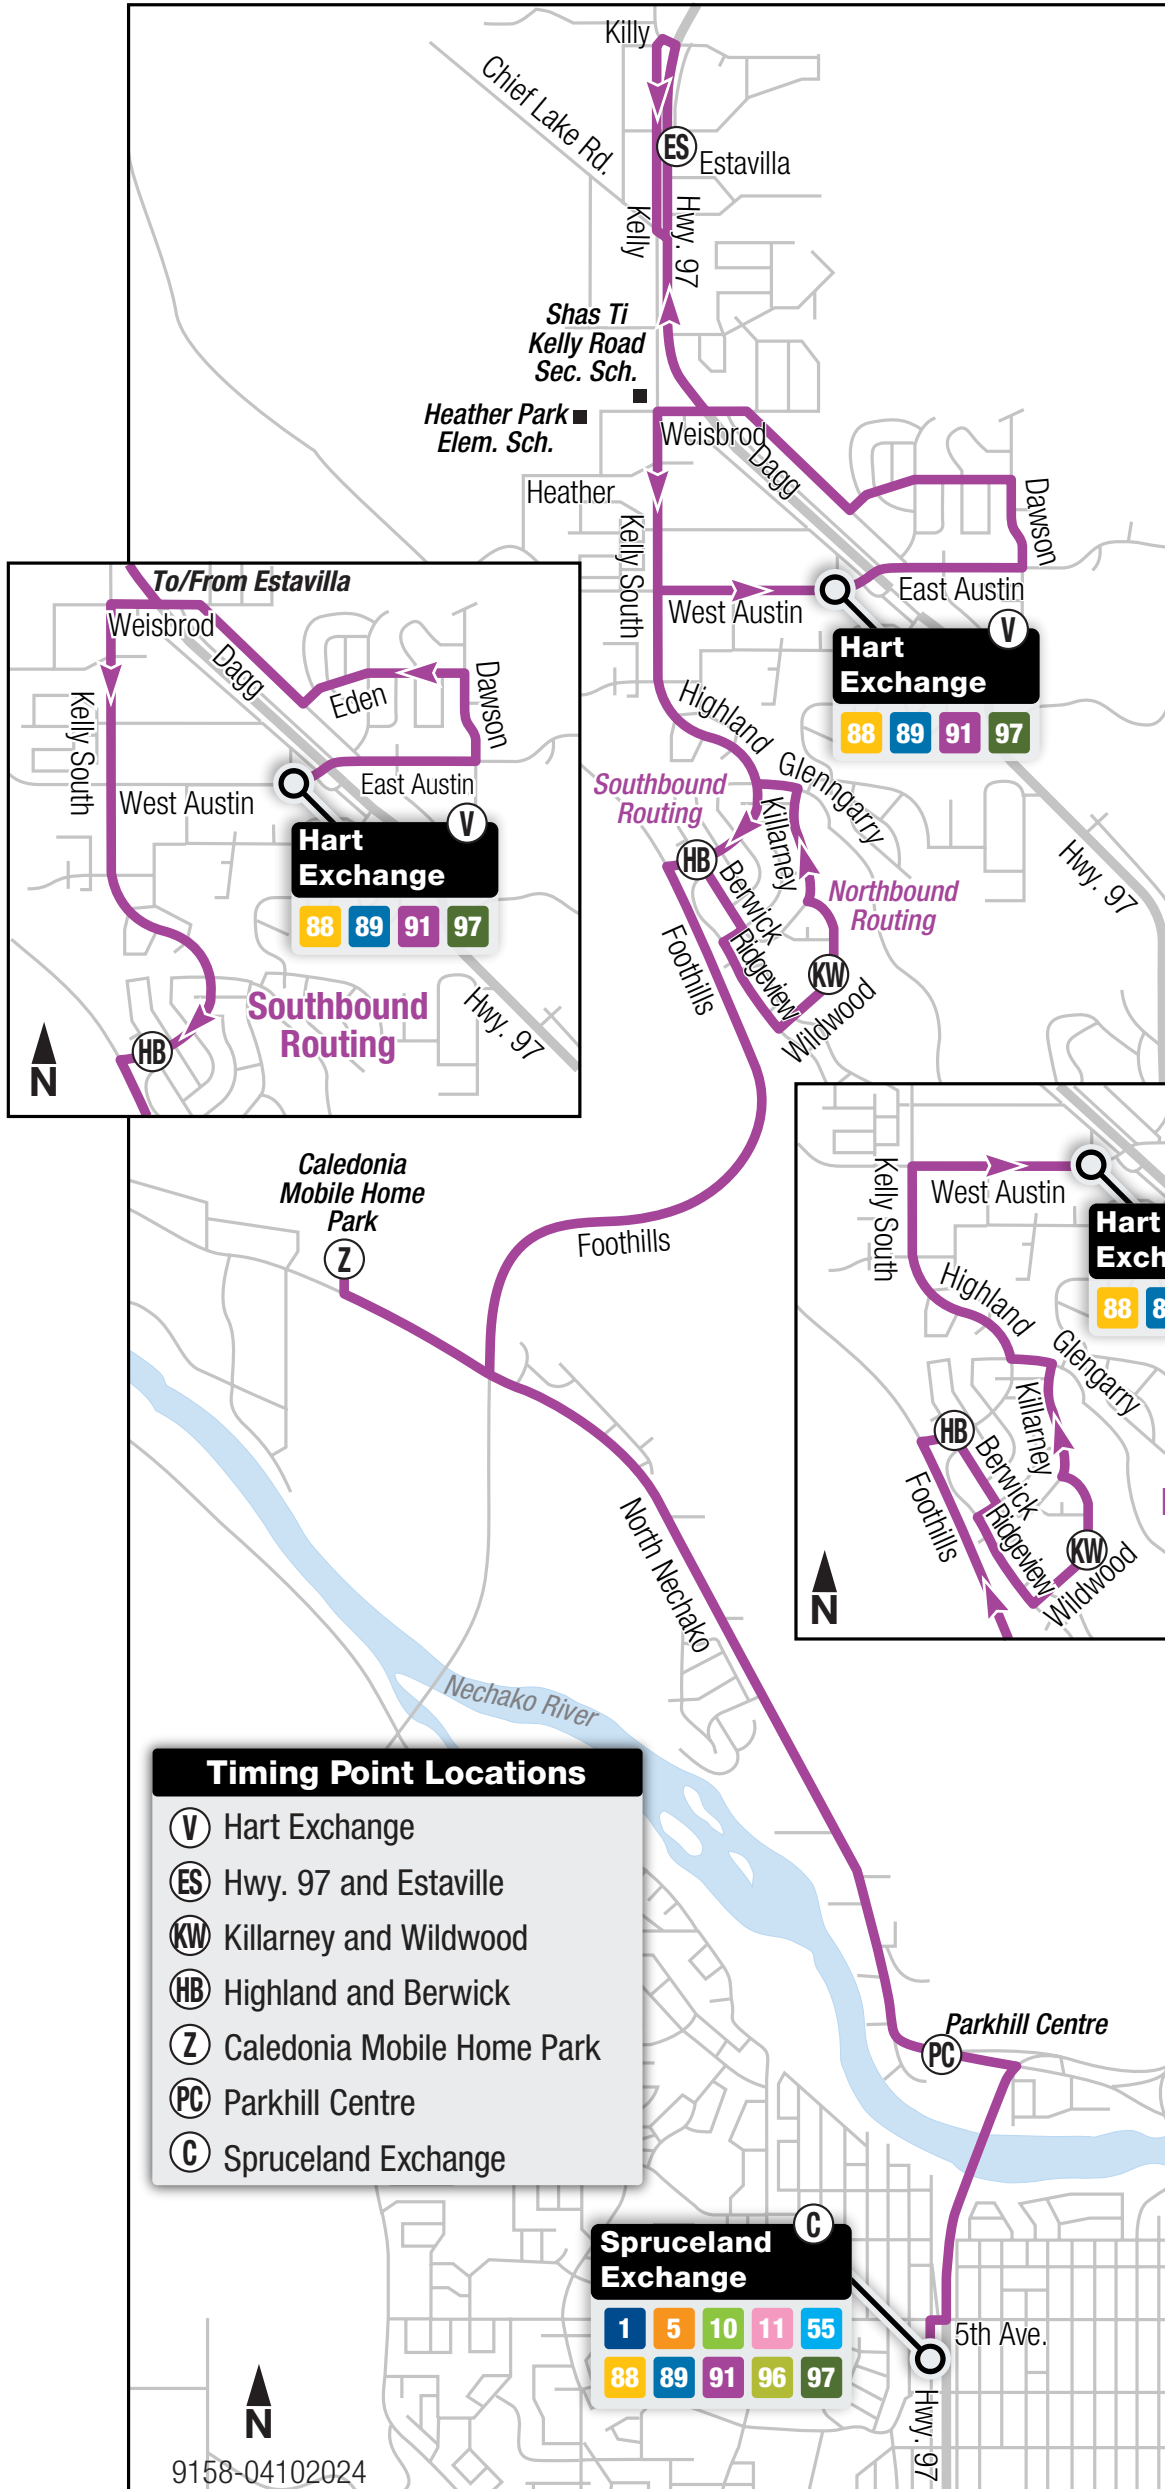

91 Hart/Spruceland

- Timing Point Locations**
- (V) Hart Exchange
 - (ES) Hwy. 97 and Estavilla
 - (KW) Killarney and Wildwood
 - (HB) Highland and Berwick
 - (Z) Caledonia Mobile Home Park
 - (PC) Parkhill Centre
 - (C) Spruceland Exchange

Spruceland Exchange (C)

1	5	10	11	55
88	89	91	96	97