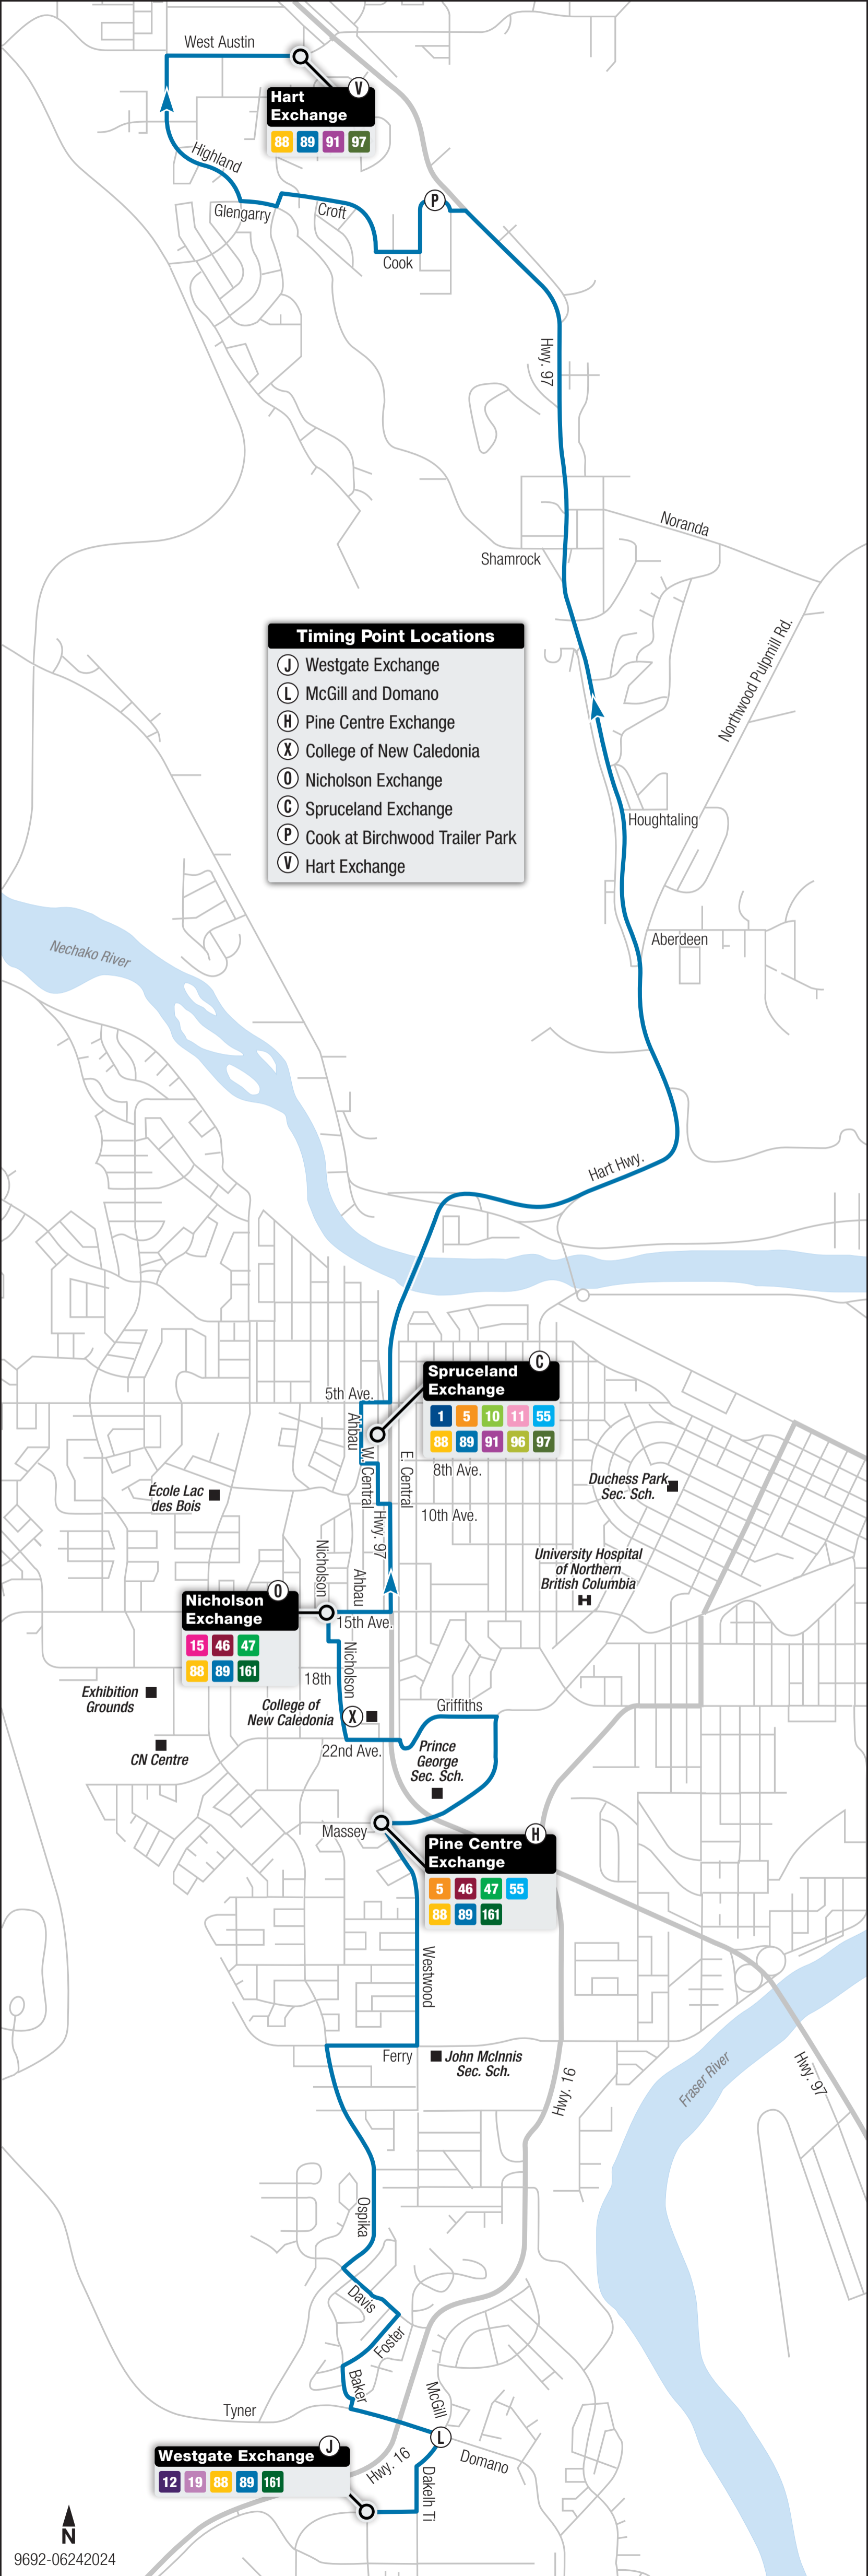

# 89 Hart

**Timing Point Locations**

- (J) Westgate Exchange
- (L) McGill and Domano
- (H) Pine Centre Exchange
- (X) College of New Caledonia
- (O) Nicholson Exchange
- (C) Spruceland Exchange
- (P) Cook at Birchwood Trailer Park
- (V) Hart Exchange