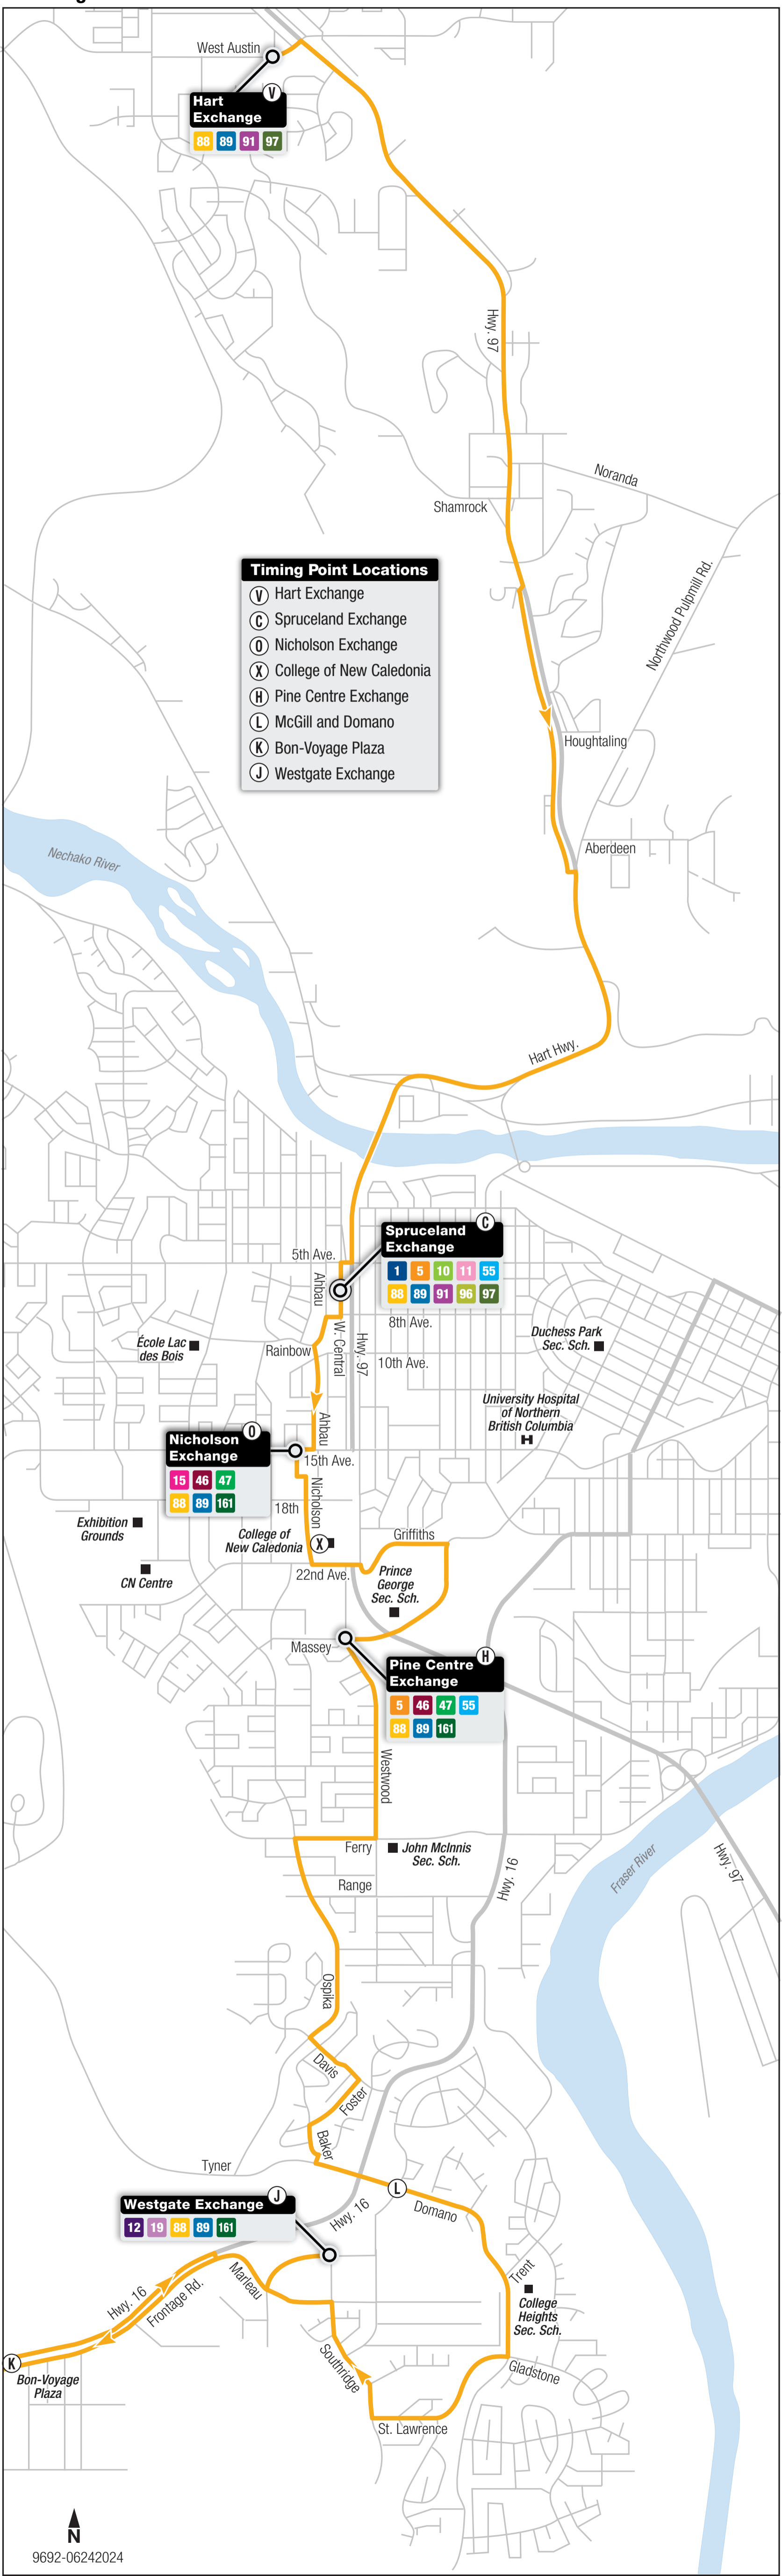

88 Westgate

Hart Exchange
 88 89 91 97

Timing Point Locations

- V Hart Exchange
- C Spruceland Exchange
- O Nicholson Exchange
- X College of New Caledonia
- H Pine Centre Exchange
- L McGill and Domano
- K Bon-Voyage Plaza
- J Westgate Exchange

Spruceland Exchange
 1 5 10 11 55
 88 89 91 96 97

Nicholson Exchange
 15 46 47
 88 89 161

Pine Centre Exchange
 5 46 47 55
 88 89 161

Westgate Exchange
 12 19 88 89 161