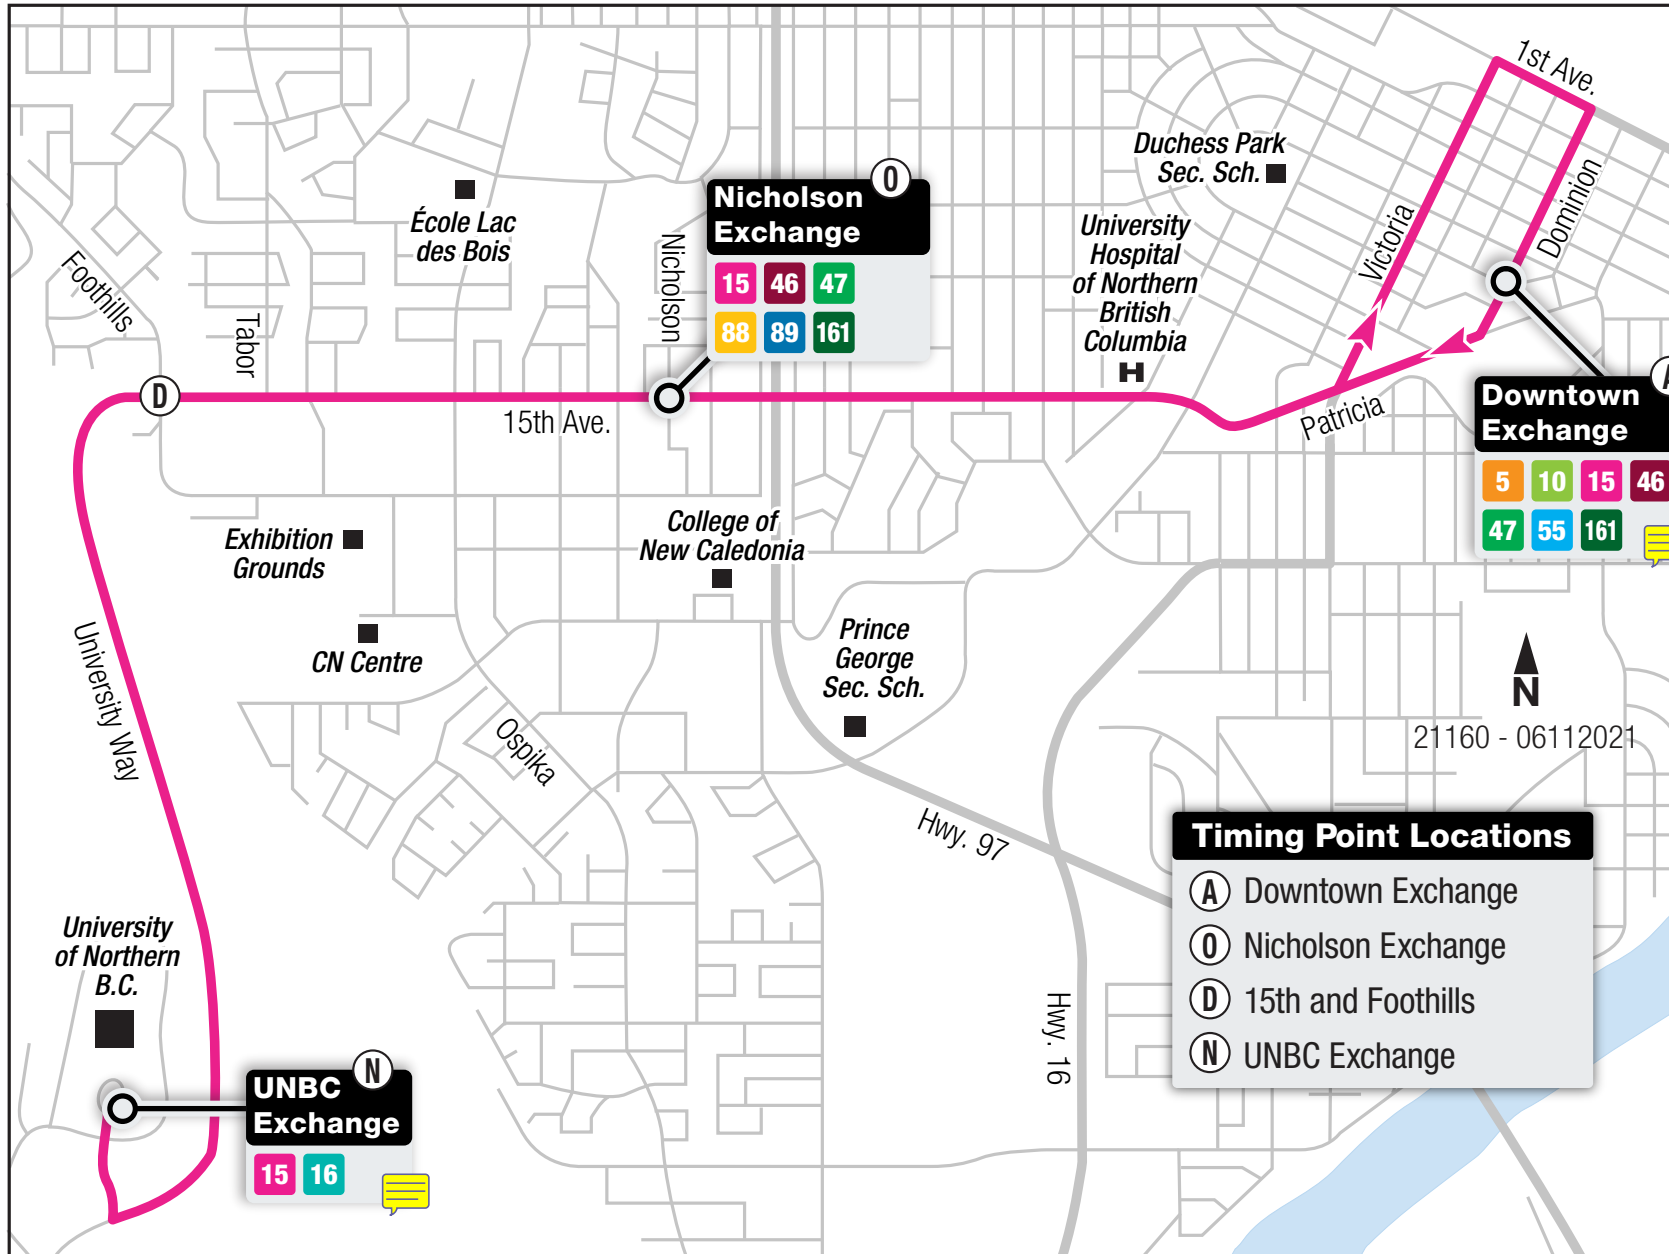

15 Downtown/UNBC

Nicholson Exchange O

15	46	47
88	89	161

Downtown Exchange A

5	10	15	46
47	55	161	

UNBC Exchange N

15	16
----	----

Timing Point Locations

- A Downtown Exchange
- O Nicholson Exchange
- D 15th and Foothills
- N UNBC Exchange

21160 - 06112021