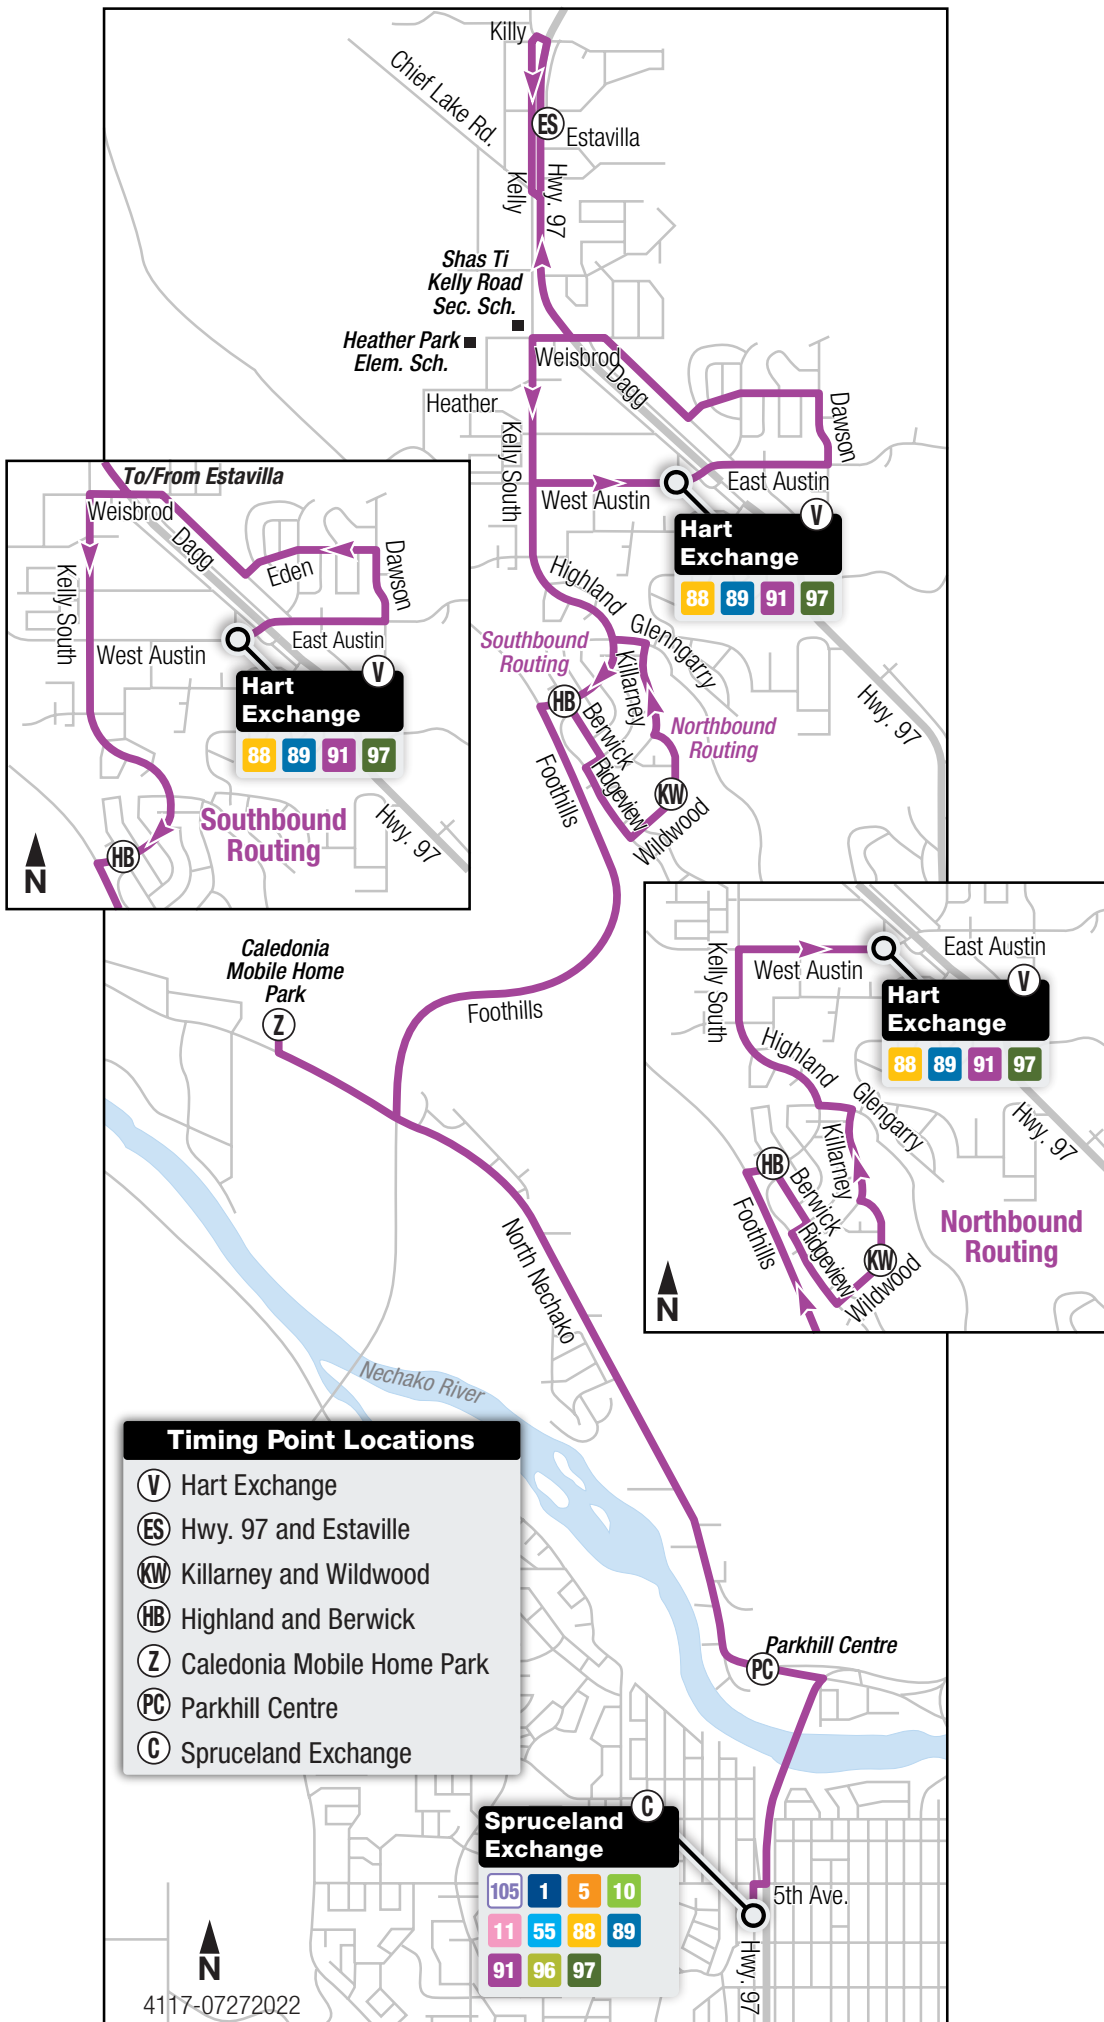

91 Hart/Spruceland

- Timing Point Locations**
- (V) Hart Exchange
 - (ES) Hwy. 97 and Estavilla
 - (KW) Killarney and Wildwood
 - (HB) Highland and Berwick
 - (Z) Caledonia Mobile Home Park
 - (PC) Parkhill Centre
 - (C) Spruceland Exchange

Spruceland Exchange (C)

105	1	5	10
11	55	88	89
91	96	97	