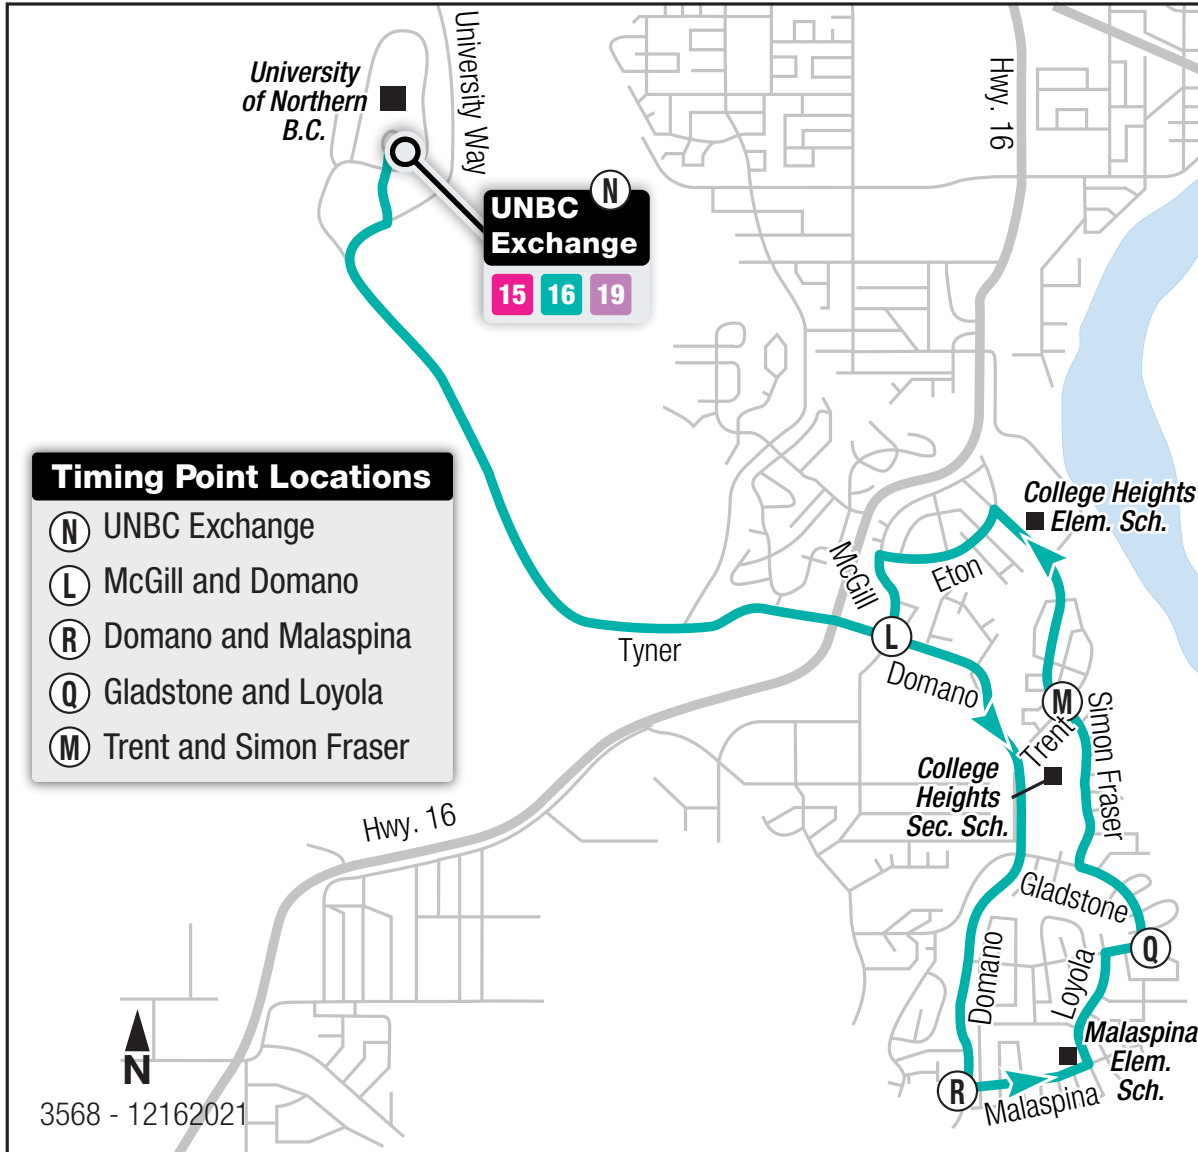

16 UNBC/College Heights

Timing Point Locations

- (N) UNBC Exchange
- (L) McGill and Domano
- (R) Domano and Malaspina
- (Q) Gladstone and Loyola
- (M) Trent and Simon Fraser

3568 - 12162021