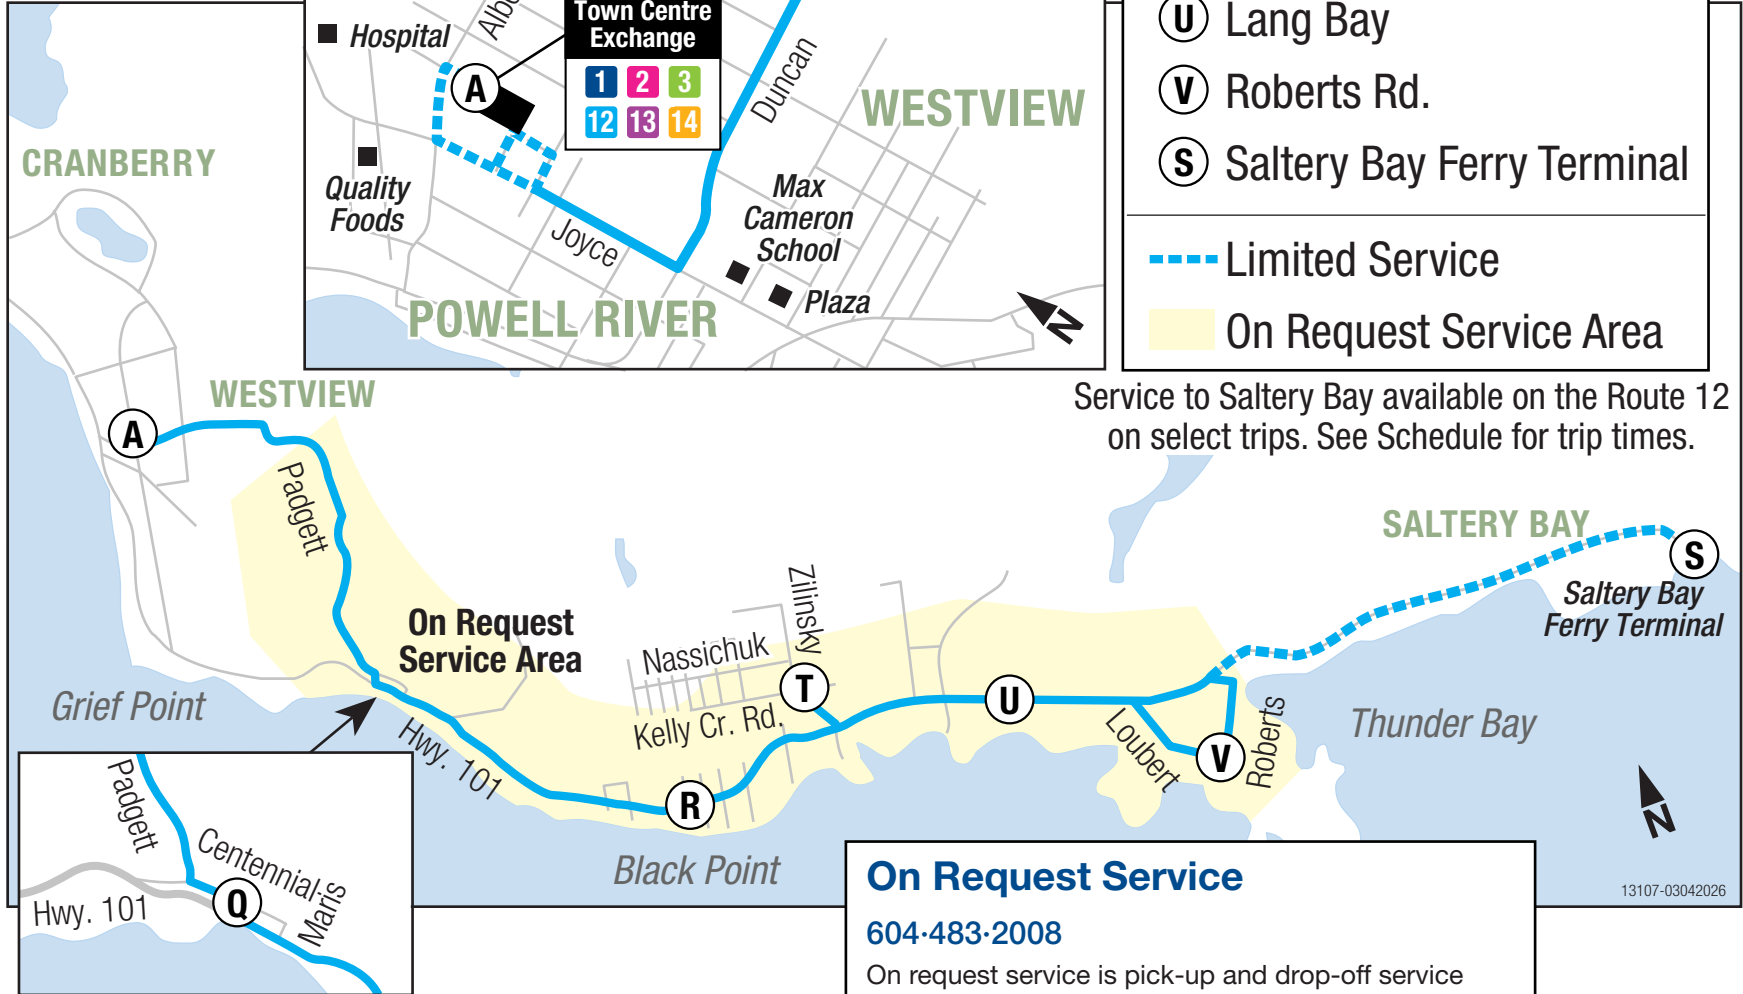

12 Stillwater

Timing Point Locations

- Ⓐ Town Centre Exchange
- Ⓟ Padgett and Duncan
- Ⓠ Centennial Dr.
- Ⓡ Black Point
- Ⓣ Zilinsky Rd.
- Ⓤ Lang Bay
- Ⓥ Roberts Rd.
- Ⓢ Saltery Bay Ferry Terminal

- Limited Service
- On Request Service Area

Service to Saltery Bay available on the Route 12 on select trips. See Schedule for trip times.

On Request Service

604-483-2008

On request service is pick-up and drop-off service which is an extension of a fixed-route. Any safe location within the designated area shown on the map qualifies. Examples of locations are: a house, childcare centre or employment site. All customers are eligible to use this service.

On request service is limited to two per trip. Priority is given to the first-to-call and people with mobility challenges.

Pick-up: Call 24 hours ahead to book. Bookings received less than 24 hours ahead will be attempted to be accommodated but are **subject to availability**.

Drop-off: Ask the driver when you board.

*On request service only available on **12 Stillwater** trips that do not travel to Saltery Bay.