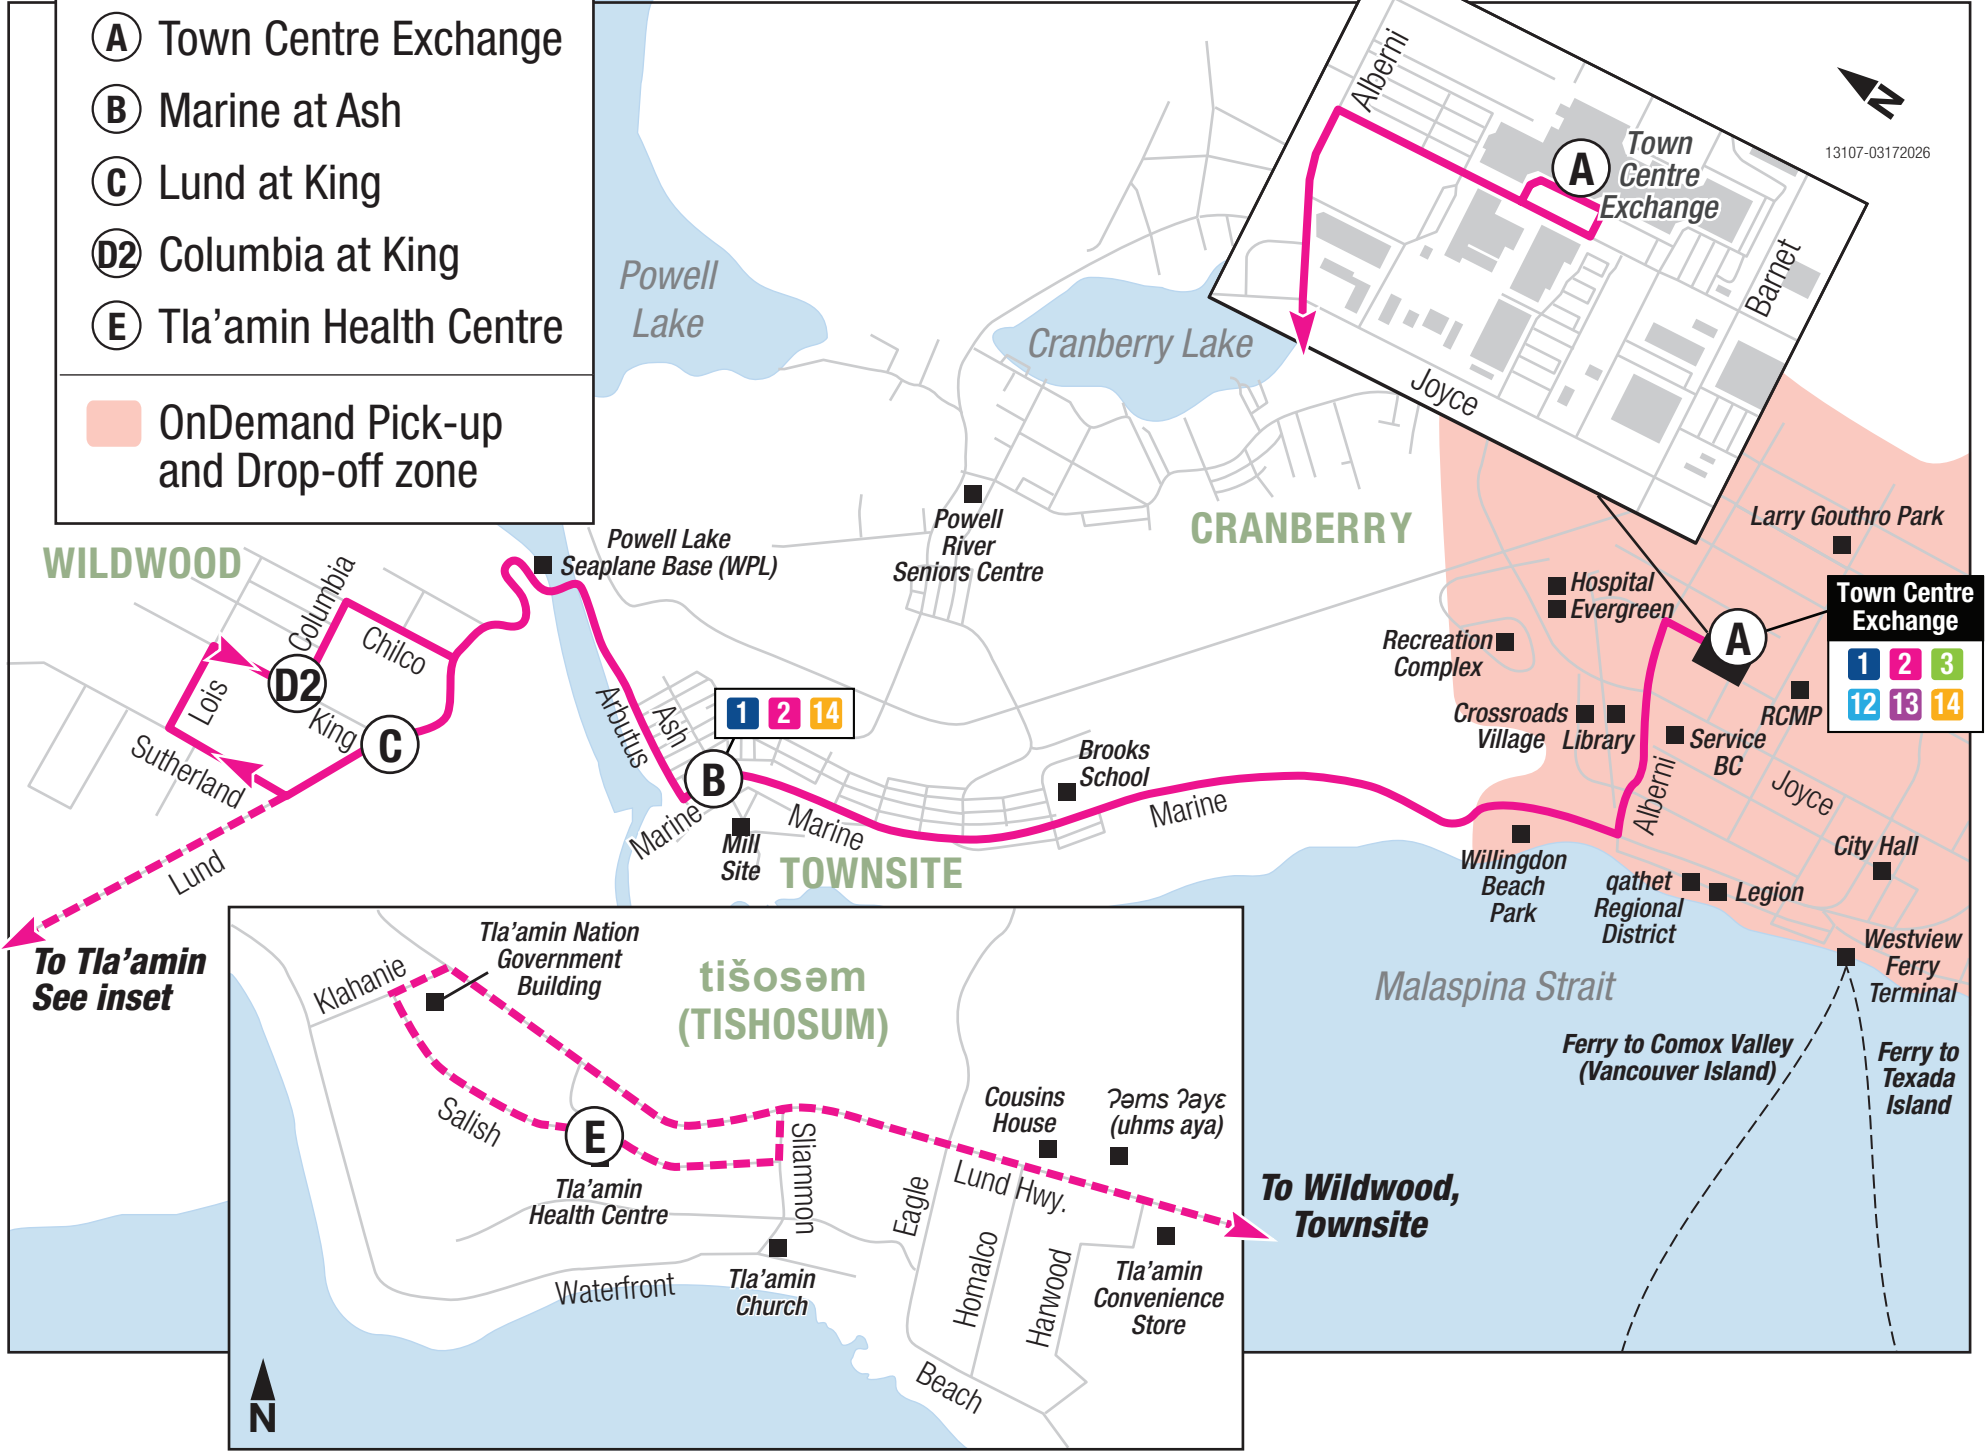

2 Wildwood Express

13107-03172026

Timing Point Locations

- (A)** Town Centre Exchange
- (B)** Marine at Ash
- (C)** Lund at King
- (D2)** Columbia at King
- (E)** Tla'amin Health Centre

OnDemand Pick-up and Drop-off zone

WILDWOOD

CRANBERRY

TOWNSITE

tišosəm (TISHOSUM)

To Tla'amin
See inset

To Wildwood,
Townsite

Town Centre Exchange

1	2	3
12	13	14