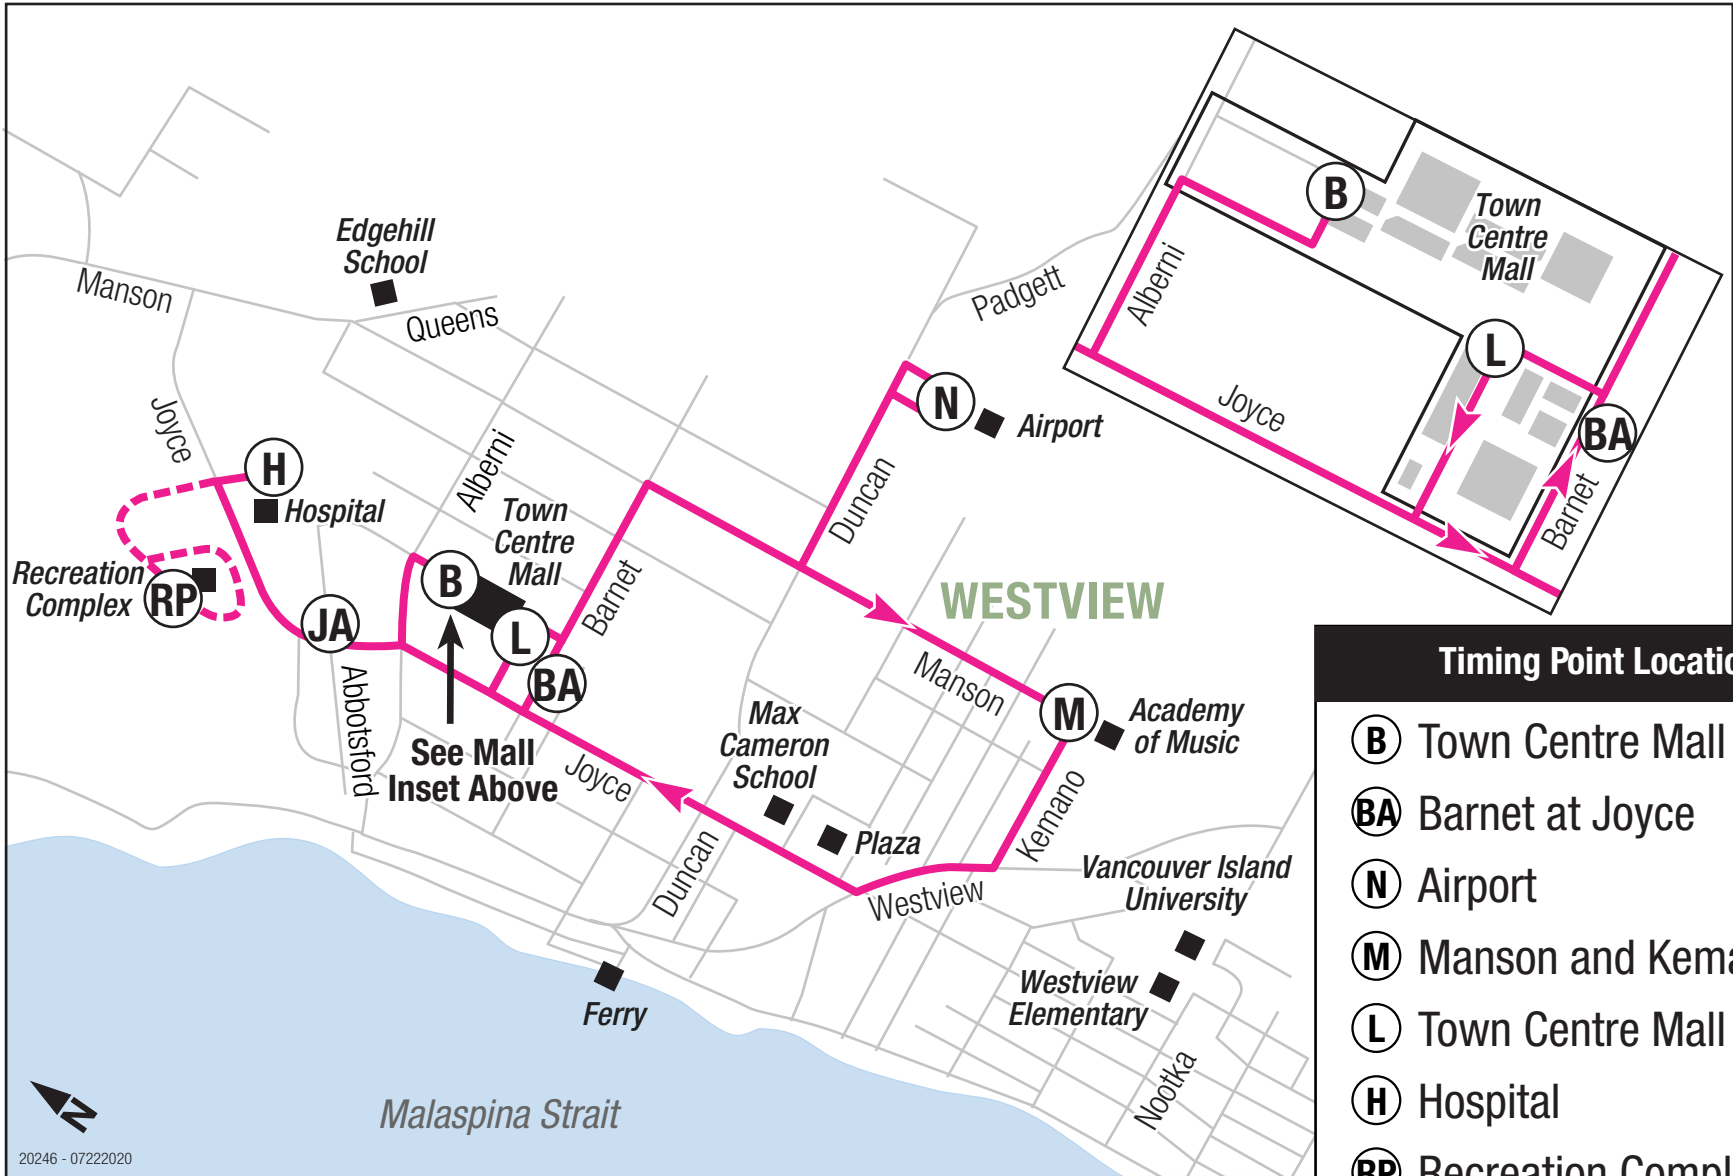

3 Upper Westview

Timing Point Locations	
(B)	Town Centre Mall (North)
(BA)	Barnet at Joyce
(N)	Airport
(M)	Manson and Kemano
(L)	Town Centre Mall (South)
(H)	Hospital
(RP)	Recreation Complex
(JA)	Joyce at Abbotsford
---	Limited Service