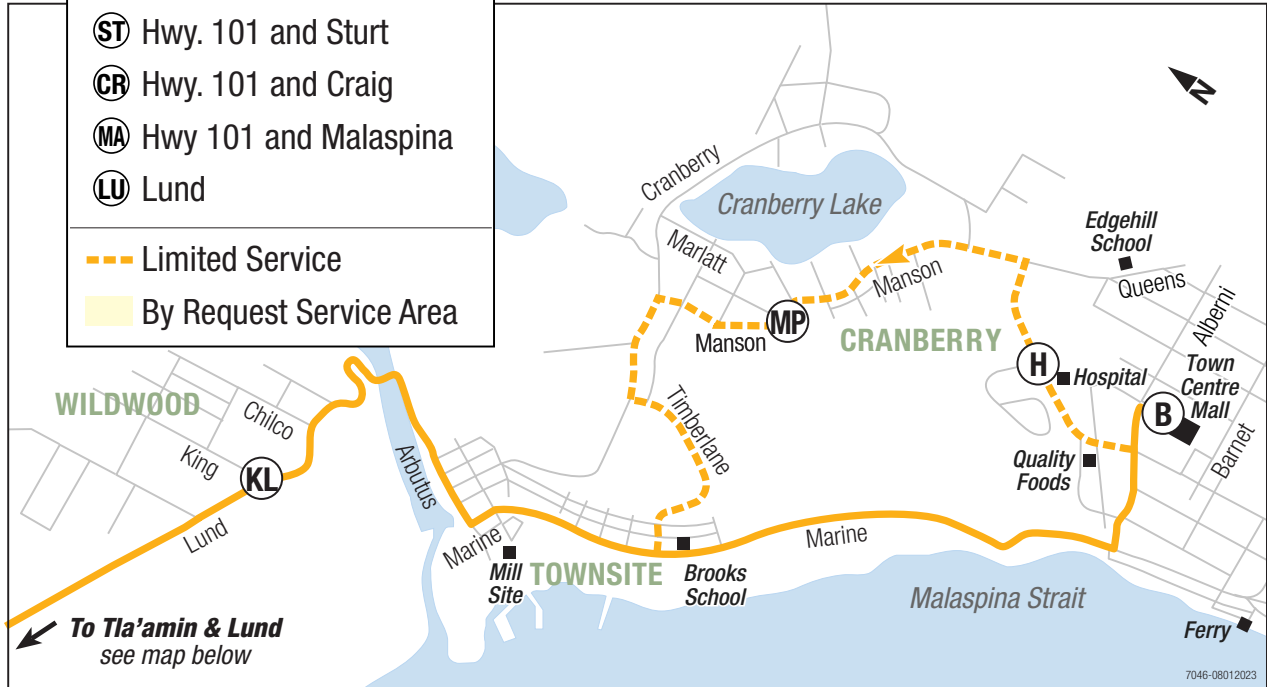

Timing Point Locations

- ⓑ Town Centre Mall
- ⓗ Hospital
- ⓂⓅ Manson at Park
- ⓀⓁ Lund and King
- ⓈⓈ Tla'amin: Hwy. 101 at Convenience Store
- ⓈⓅ Tla'amin: Hwy. 101 at bridge
- ⓈⓋ Hwy. 101 and Southview
- ⓈⓉ Hwy. 101 and Sturt
- ⓀⓇ Hwy. 101 and Craig
- Ⓜⓐ Hwy 101 and Malaspina
- ⓁⓊ Lund

--- Limited Service
 ■ By Request Service Area

14 Lund

7046-0801 2023