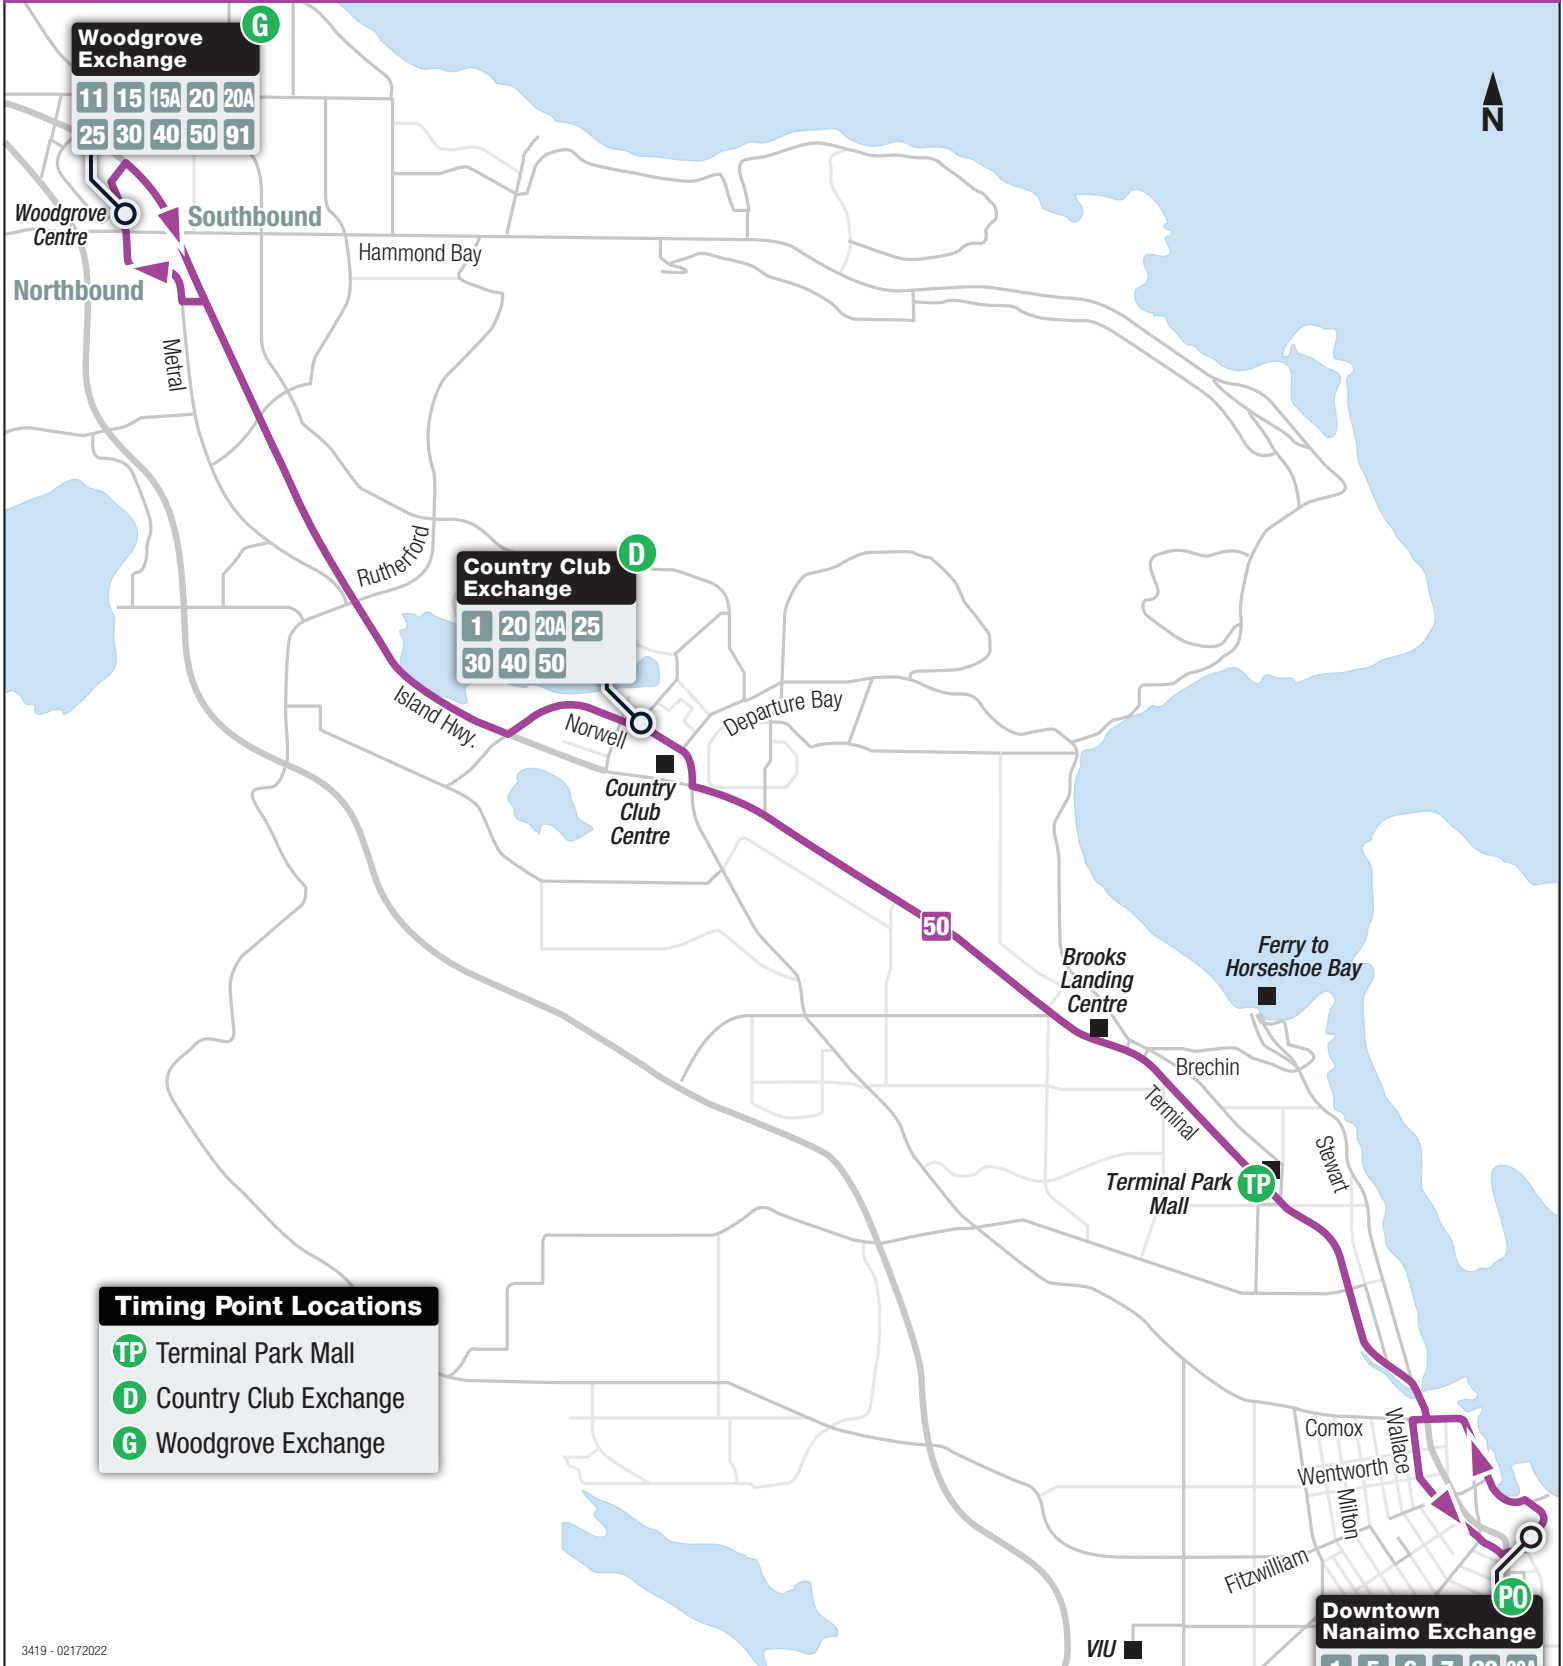

50 Woodgrove/50 Downtown

Local

Timing Point Locations

- TP** Terminal Park Mall
- D** Country Club Exchange
- G** Woodgrove Exchange