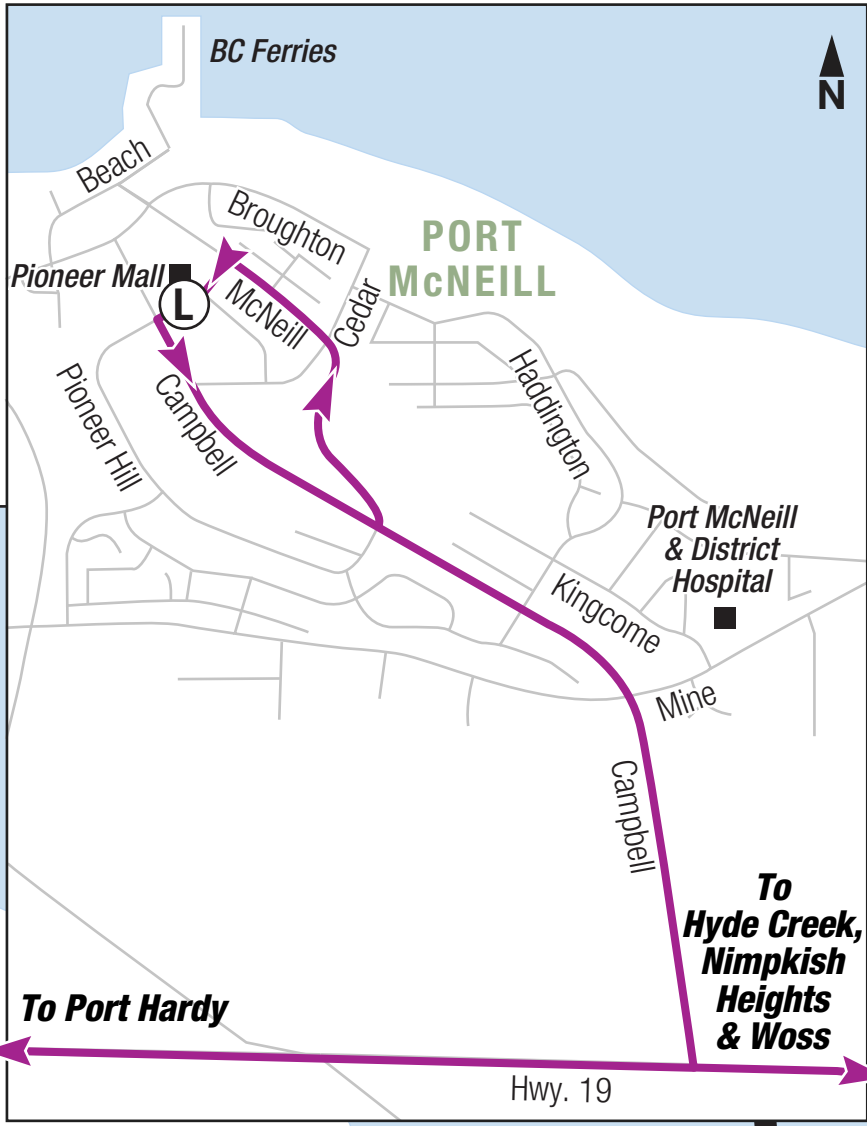

6 Woss

- Timing Point Locations**
- (A)** Port Hardy: Thunderbird Mall
 - (G)** Fort Rupert Park & Ride
 - (L)** Port McNeill: Pioneer Mall
 - (J)** Hyde Creek
 - (W)** Woss