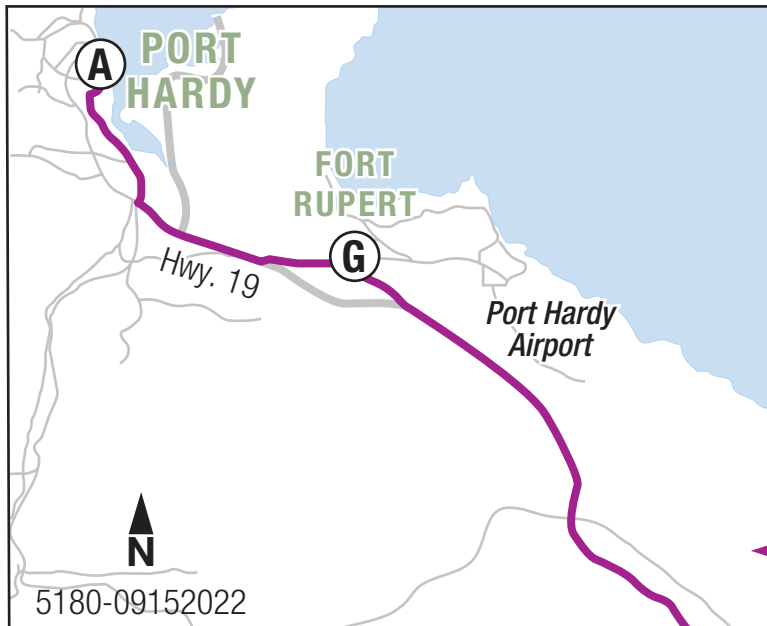

6 Woss

- Timing Point Locations**
- (A)** Port Hardy: Thunderbird Mall
 - (G)** Fort Rupert Park & Ride
 - (L)** Port McNeill: Pioneer Mall
 - (J)** Hyde Creek
 - (W)** Woss