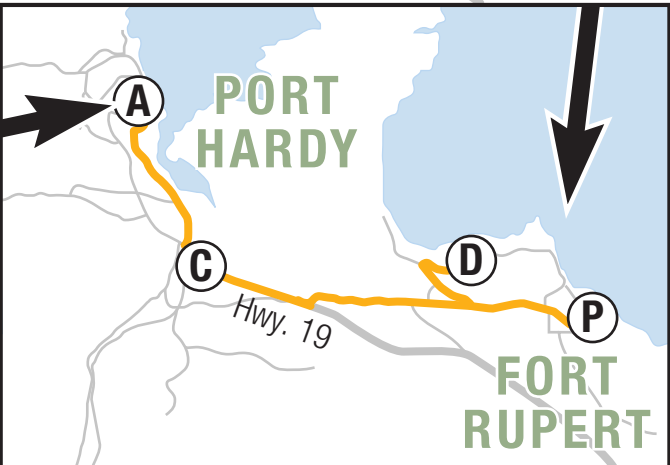

**4 Fort Rupert/  
Airport**

Timing Point Locations	
(A)	Port Hardy (Thunderbird Mall)
(C)	Coal Harbour/Hardy Bay Junction
(D)	Kwakiutl Health Centre
(P)	Port Hardy Airport