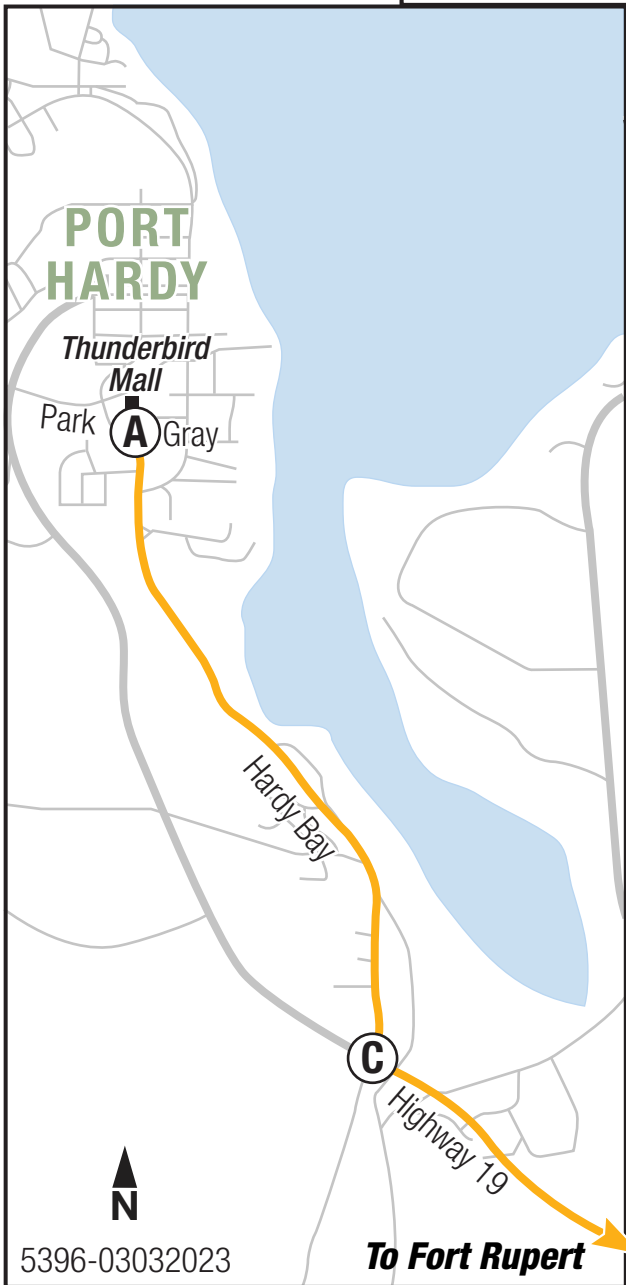

**4 Fort Rupert/  
Airport**

Timing Point Locations	
(A)	Port Hardy (Thunderbird Mall)
(C)	Coal Harbour/Hardy Bay Junction
(D)	Kwakiutl Health Centre
(P)	Port Hardy Airport