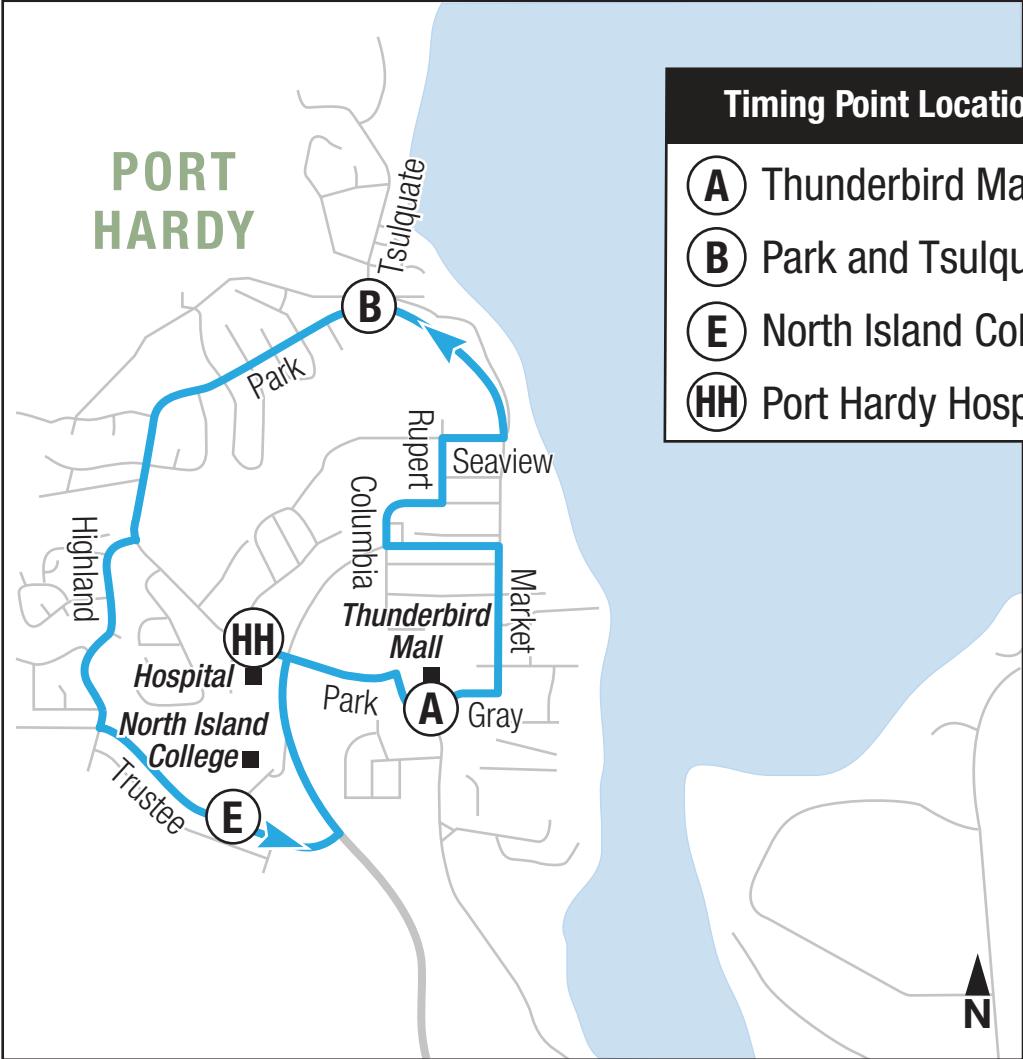

# 11 Port Hardy Local

**Timing Point Locations**

- (A)** Thunderbird Mall
- (B)** Park and Tsulquate
- (E)** North Island College
- (HH)** Port Hardy Hospital