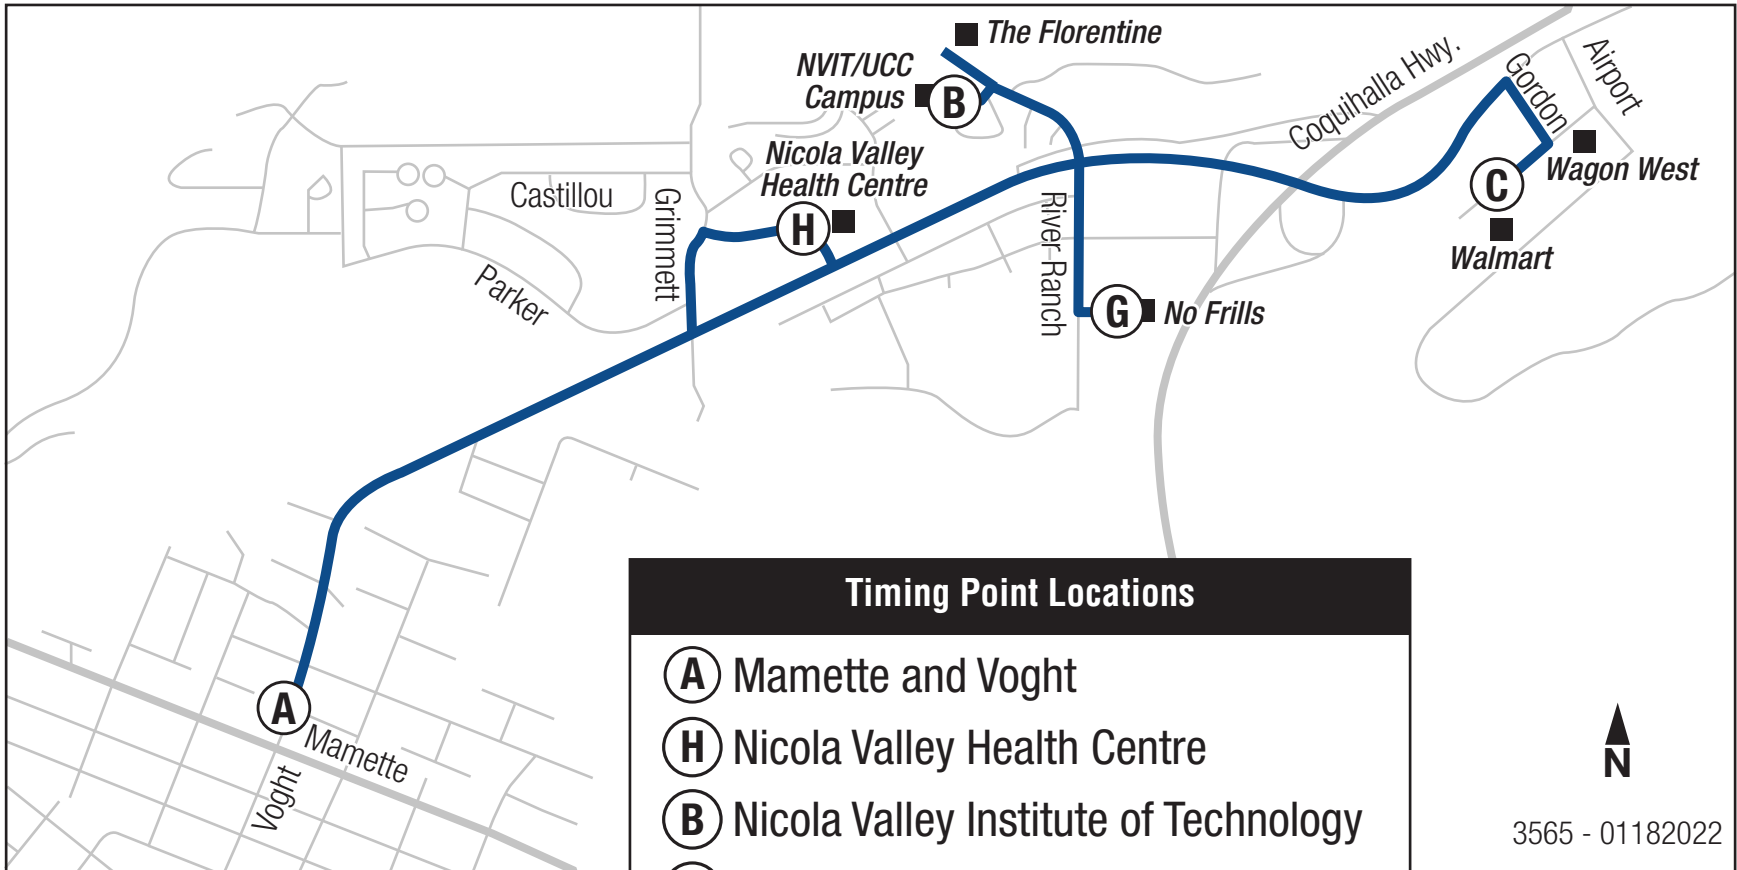

1 North End

Timing Point Locations

- A** Mamette and Voght
- H** Nicola Valley Health Centre
- B** Nicola Valley Institute of Technology
- G** No Frills (River Ranch Rd.)
- C** Walmart

3565 - 01182022