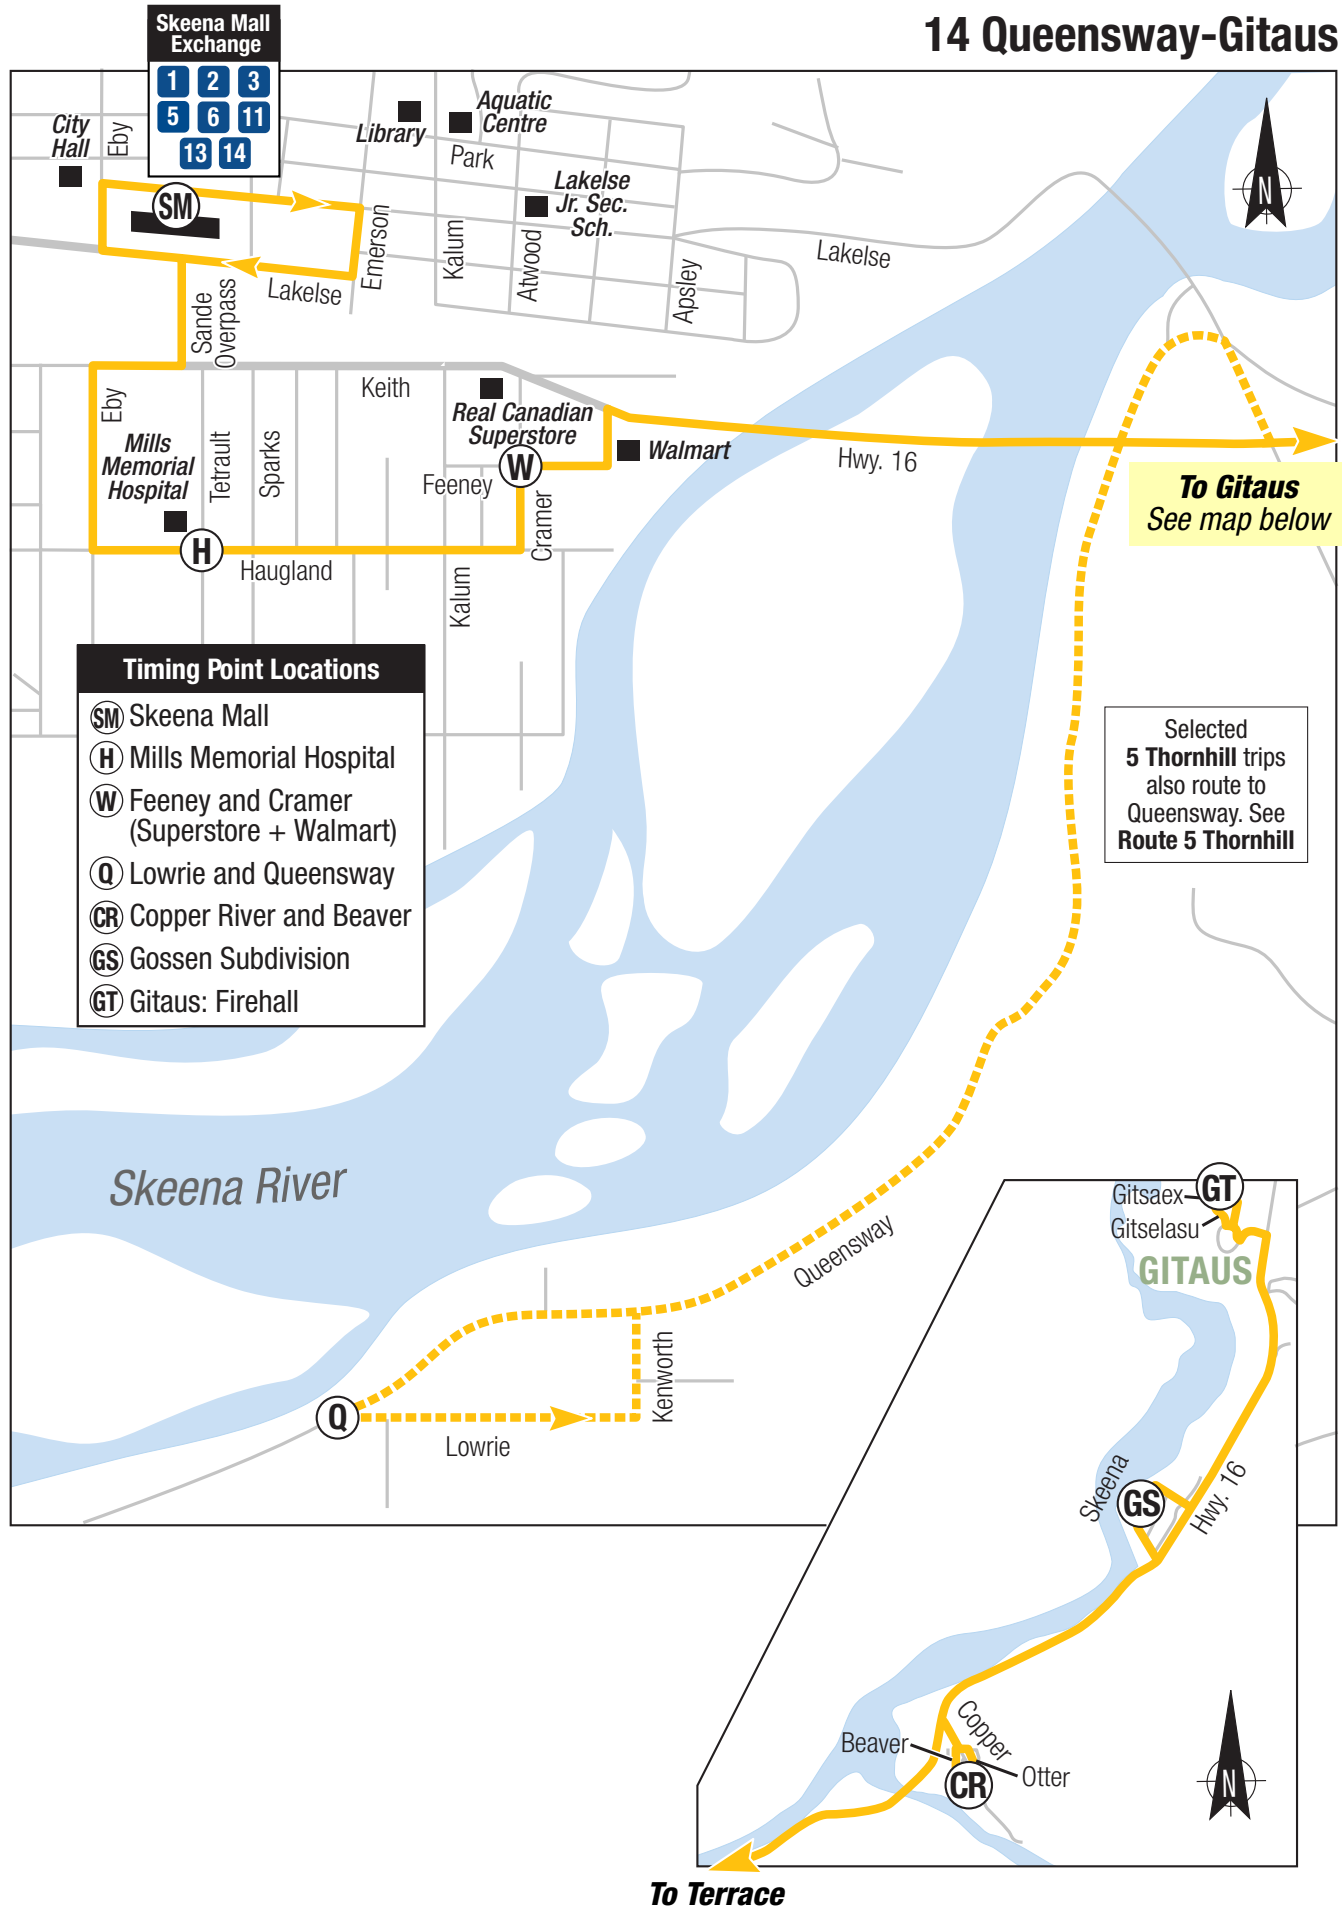

14 Queensway-Gitaus

Skeena Mall Exchange

1	2	3
5	6	11
13	14	

- ### Timing Point Locations
- Ⓜ Skeena Mall
 - Ⓜ Mills Memorial Hospital
 - Ⓜ Feeney and Cramer (Superstore + Walmart)
 - Ⓜ Lowrie and Queensway
 - Ⓜ Copper River and Beaver
 - Ⓜ Gossen Subdivision
 - Ⓜ Gitaus: Firehall

Selected 5 Thornhill trips also route to Queensway. See Route 5 Thornhill

To Gitaus
See map below

To Terrace