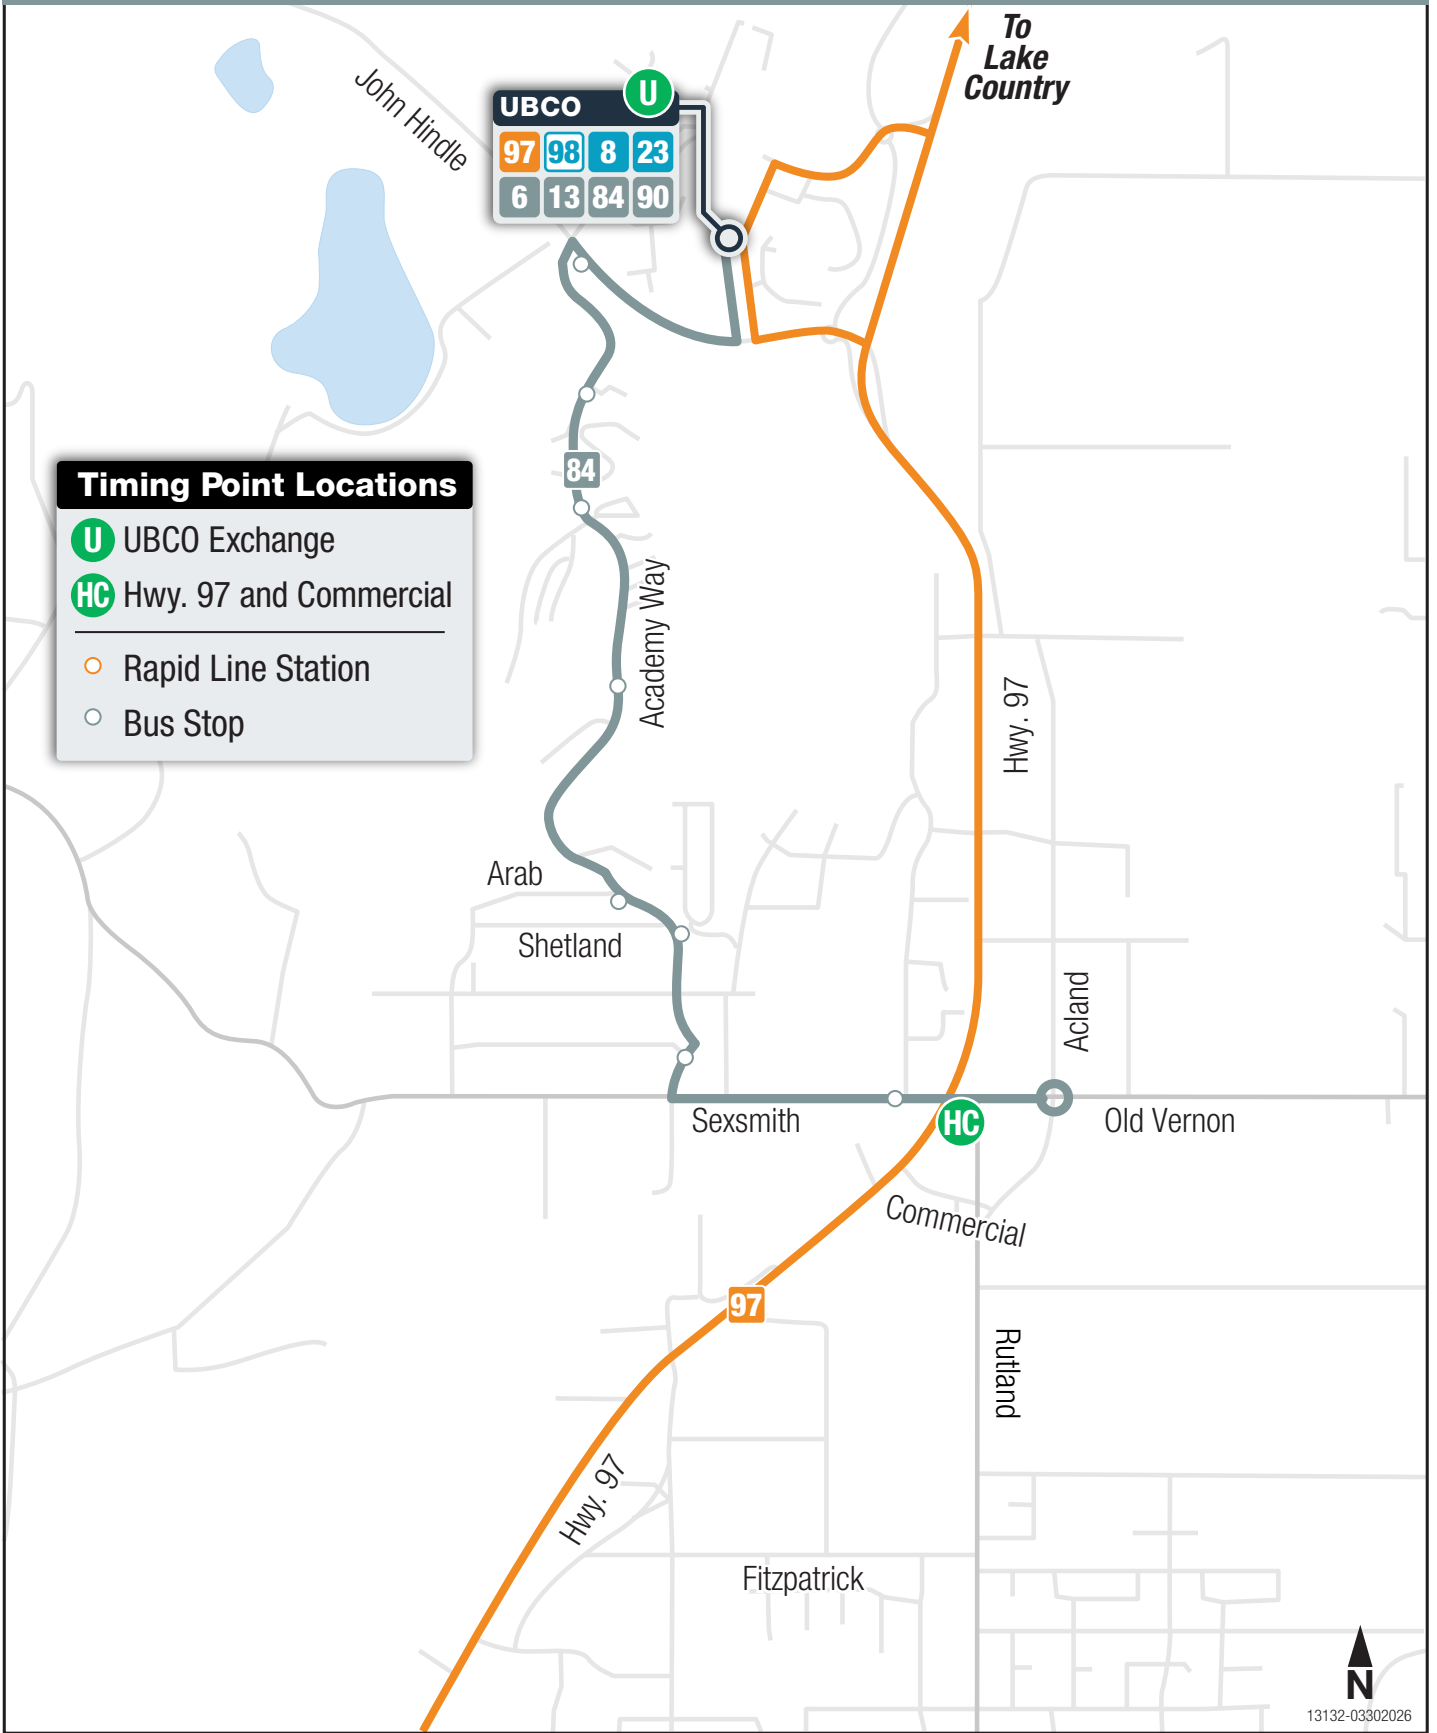

84 Academy Way

Local

Timing Point Locations

- U** UBCO Exchange
- HC** Hwy. 97 and Commercial
- Rapid Line Station
- Bus Stop

UBCO **U**

97	98	8	23
6	13	84	90