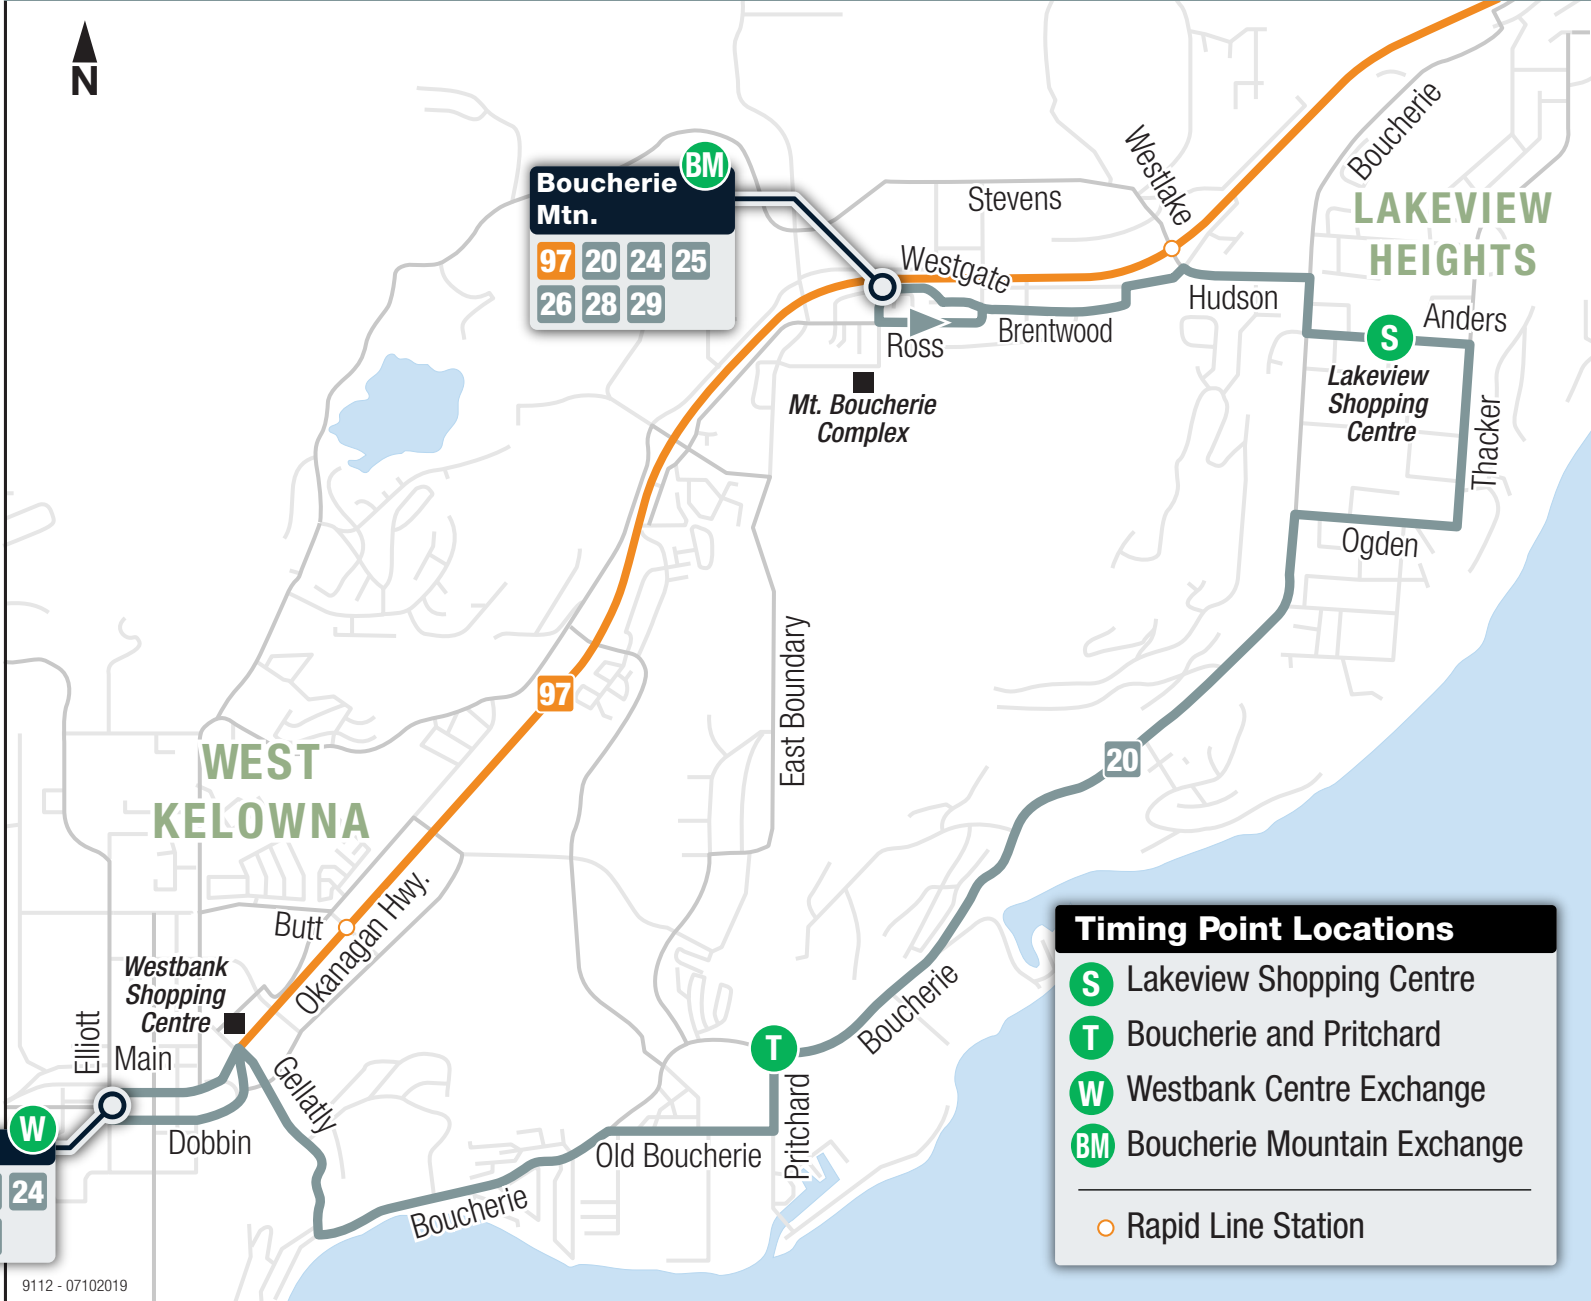

20 Lakeview

Local

Boucherie Mtn. **BM**

97	20	24	25
26	28	29	

Westbank **W**

97	20	21	22	24
25	26	28	70	

Timing Point Locations

- S** Lakeview Shopping Centre
 - T** Boucherie and Pritchard
 - W** Westbank Centre Exchange
 - BM** Boucherie Mountain Exchange
- Rapid Line Station