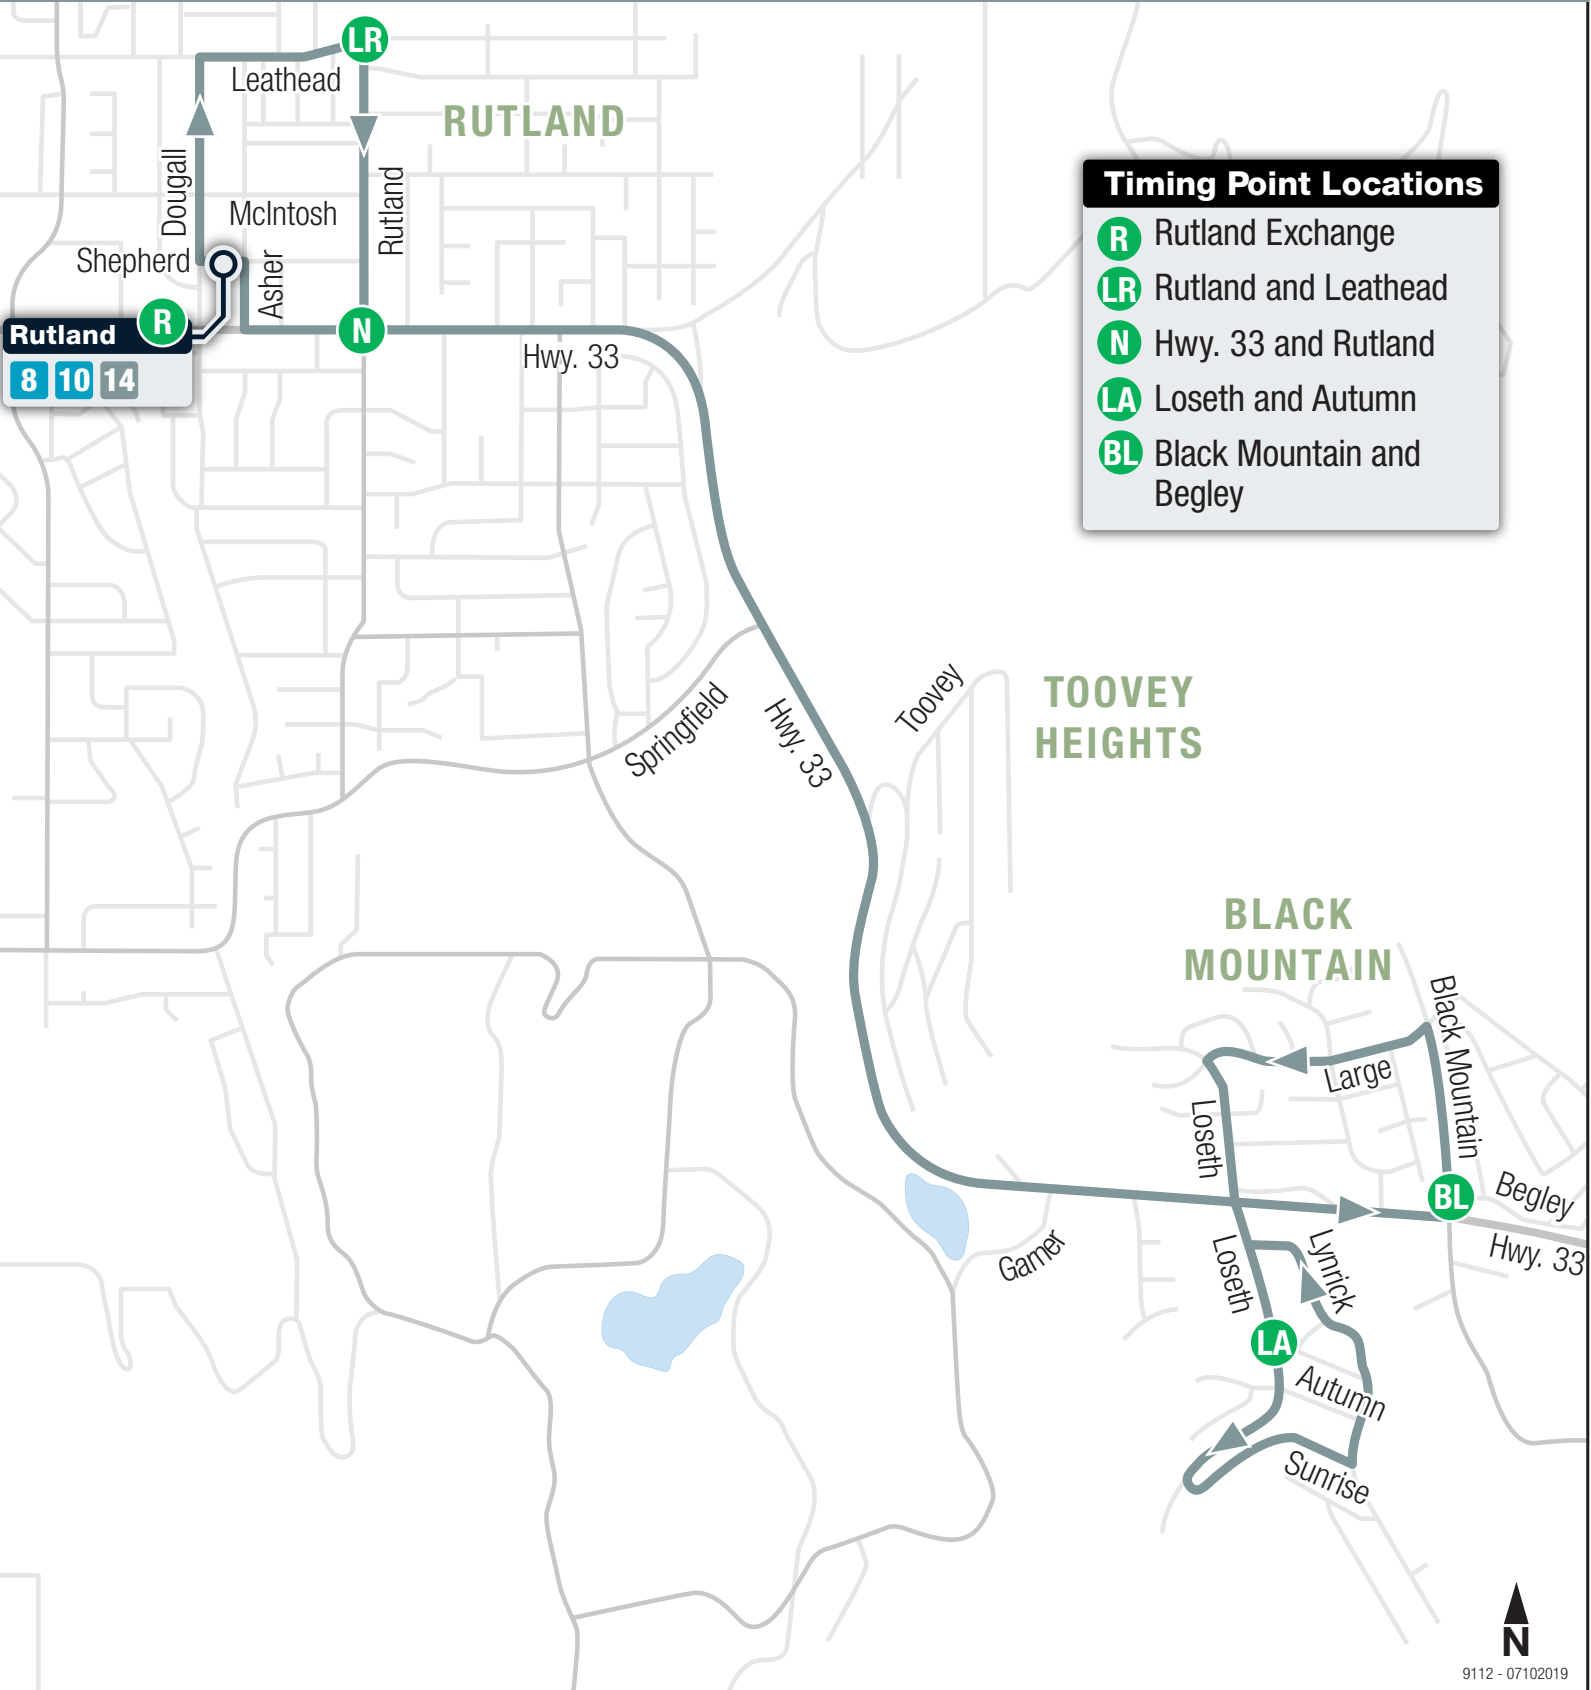

14 Black Mountain

Local

Timing Point Locations

- R** Rutland Exchange
- LR** Rutland and Leathead
- N** Hwy. 33 and Rutland
- LA** Loseth and Autumn
- BL** Black Mountain and Begley

Rutland
8 10 14