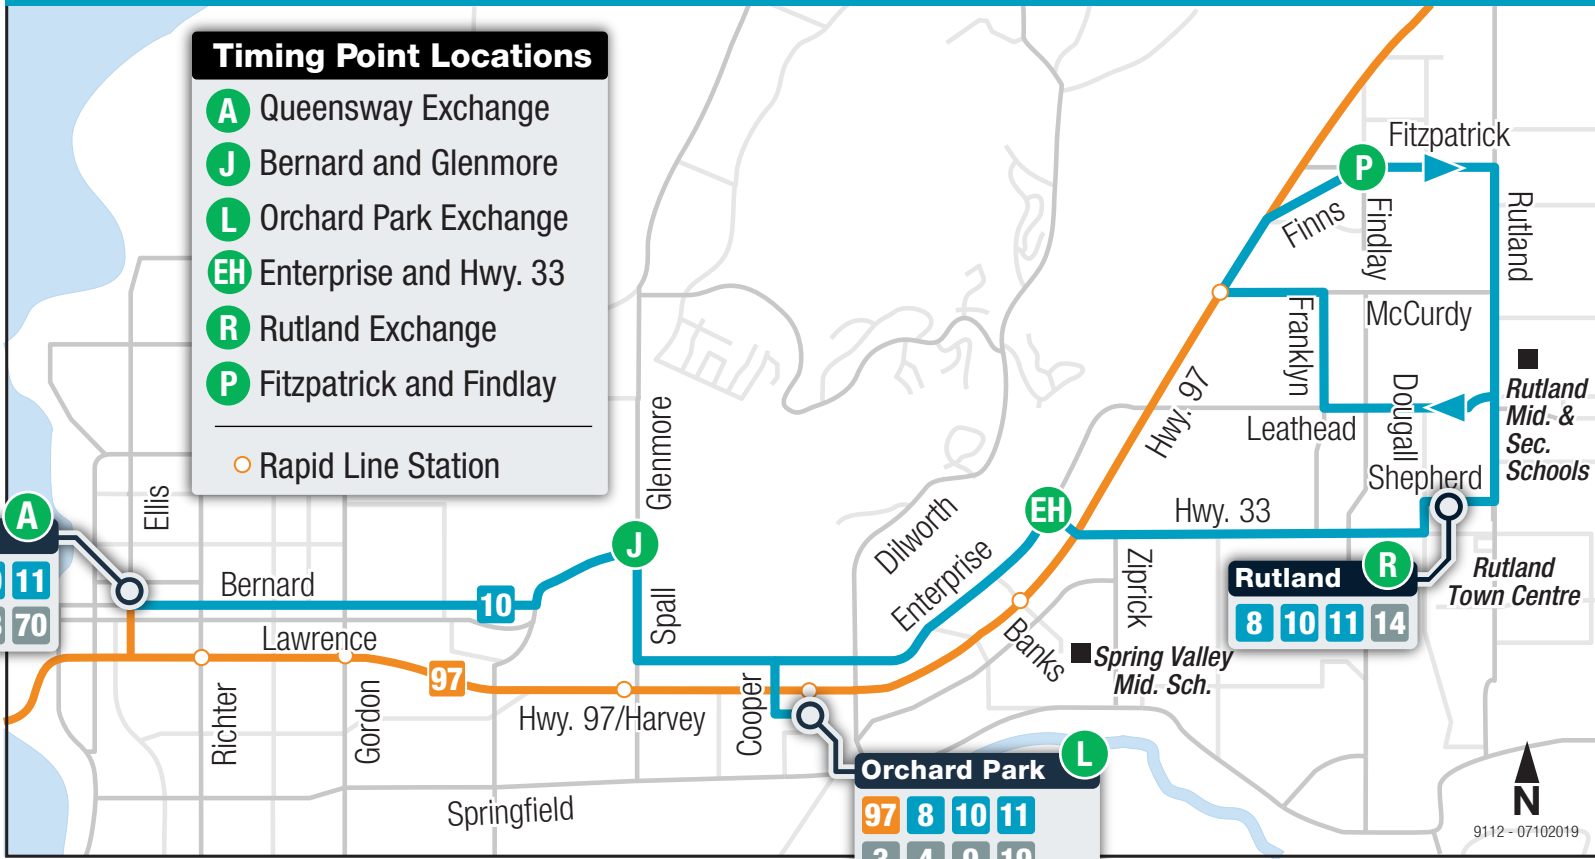

# 10 North Rutland

Frequent

## Timing Point Locations

- A** Queensway Exchange
- J** Bernard and Glenmore
- L** Orchard Park Exchange
- EH** Enterprise and Hwy. 33
- R** Rutland Exchange
- P** Fitzpatrick and Findlay

○ Rapid Line Station

**Queensway** **A**

97	1	5	10	11
2	6	9	18	70

**Rutland** **R**

8	10	11	14
---	----	----	----

**Orchard Park** **L**

97	8	10	11
3	4	9	19