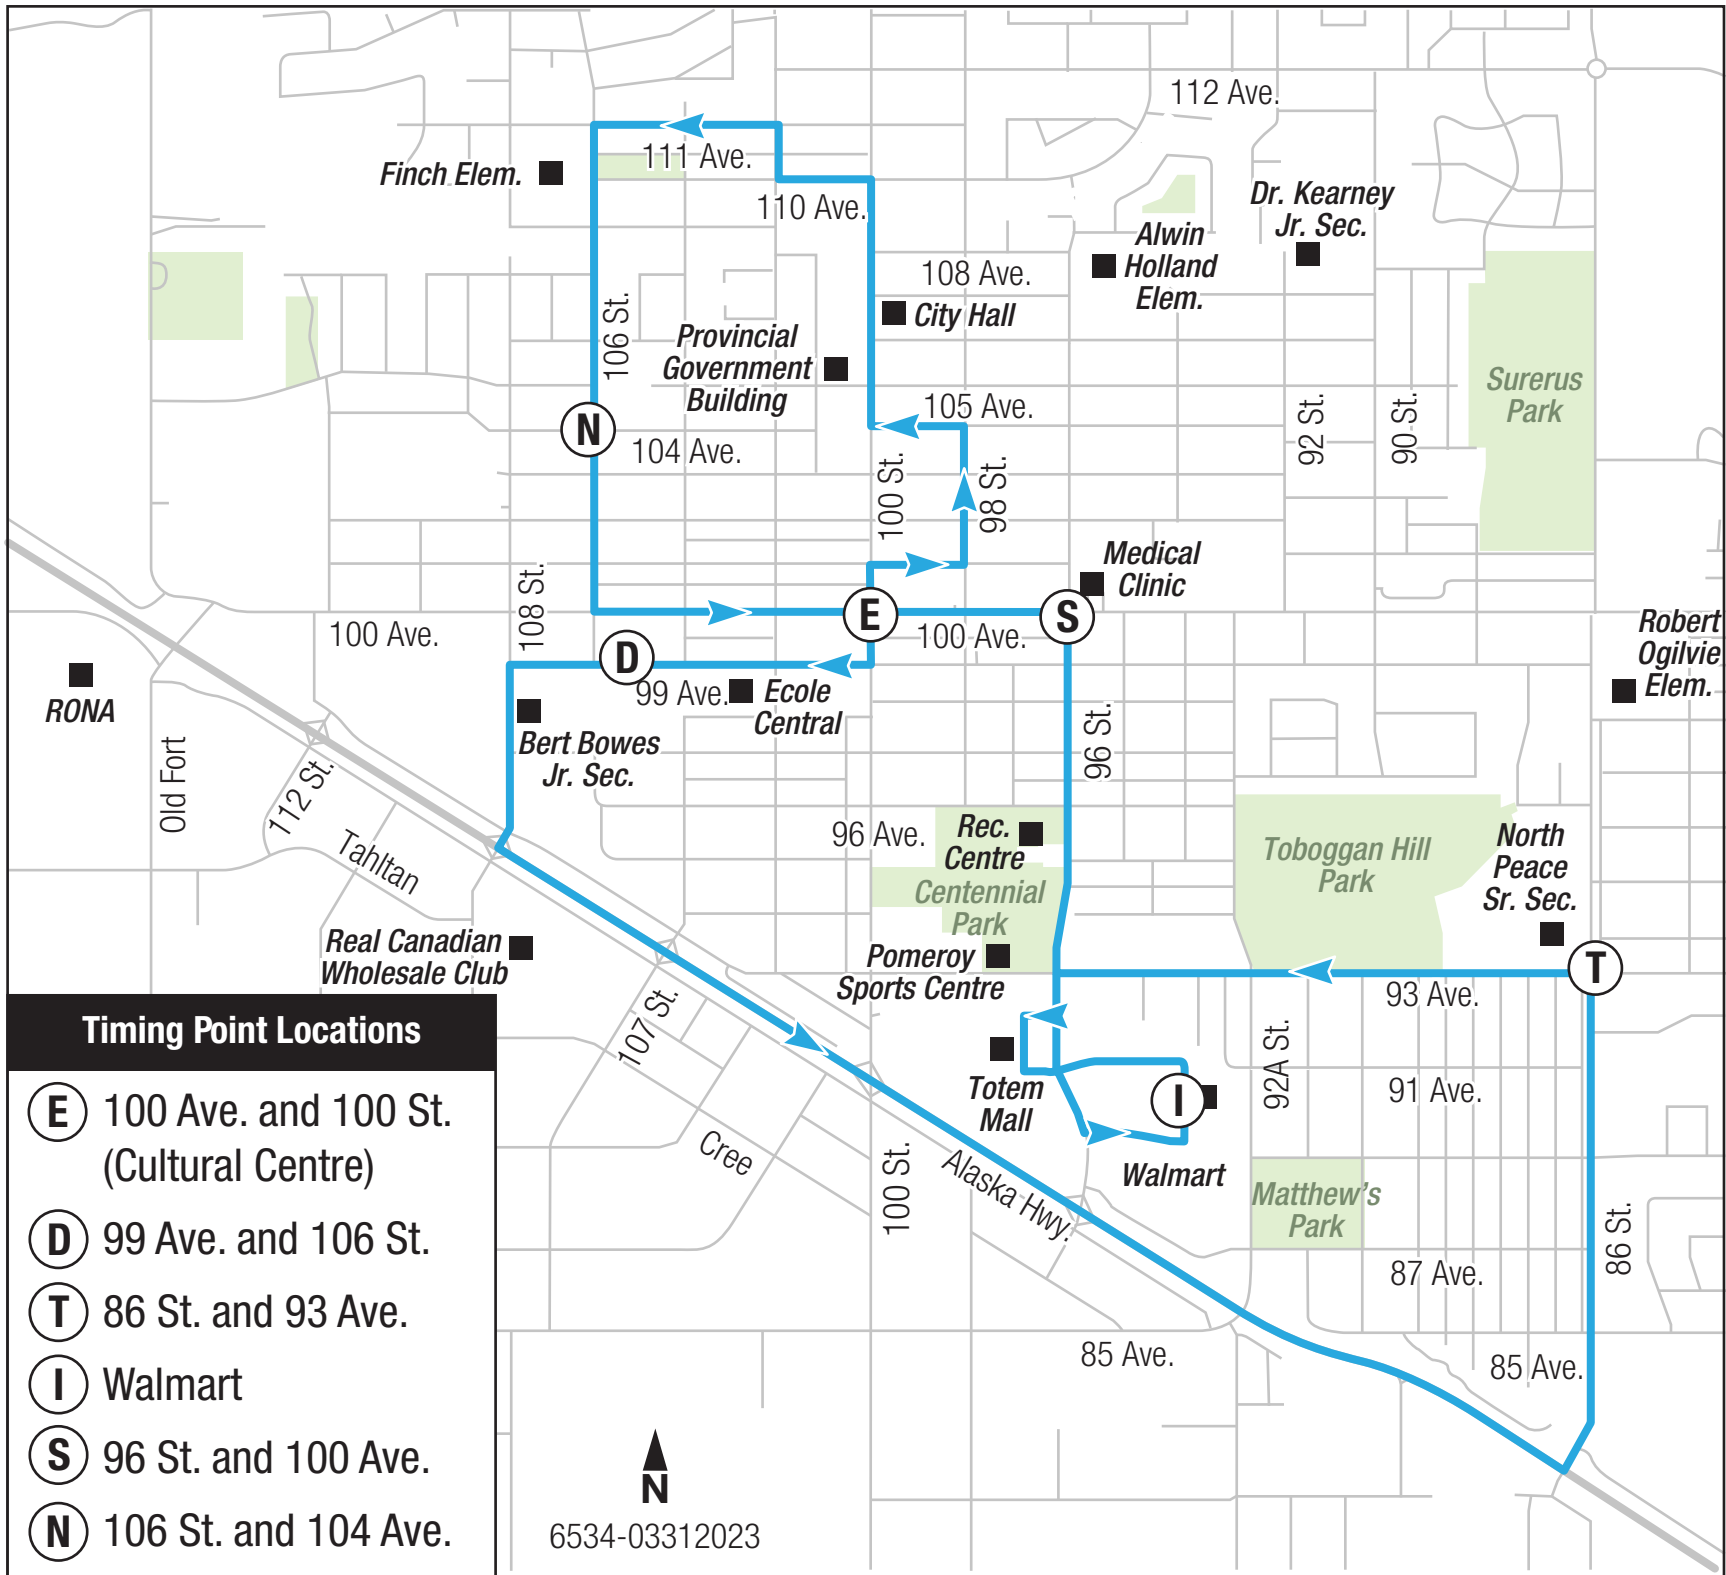

5 Southwest

Timing Point Locations

- E** 100 Ave. and 100 St. (Cultural Centre)
- D** 99 Ave. and 106 St.
- T** 86 St. and 93 Ave.
- I** Walmart
- S** 96 St. and 100 Ave.
- N** 106 St. and 104 Ave.