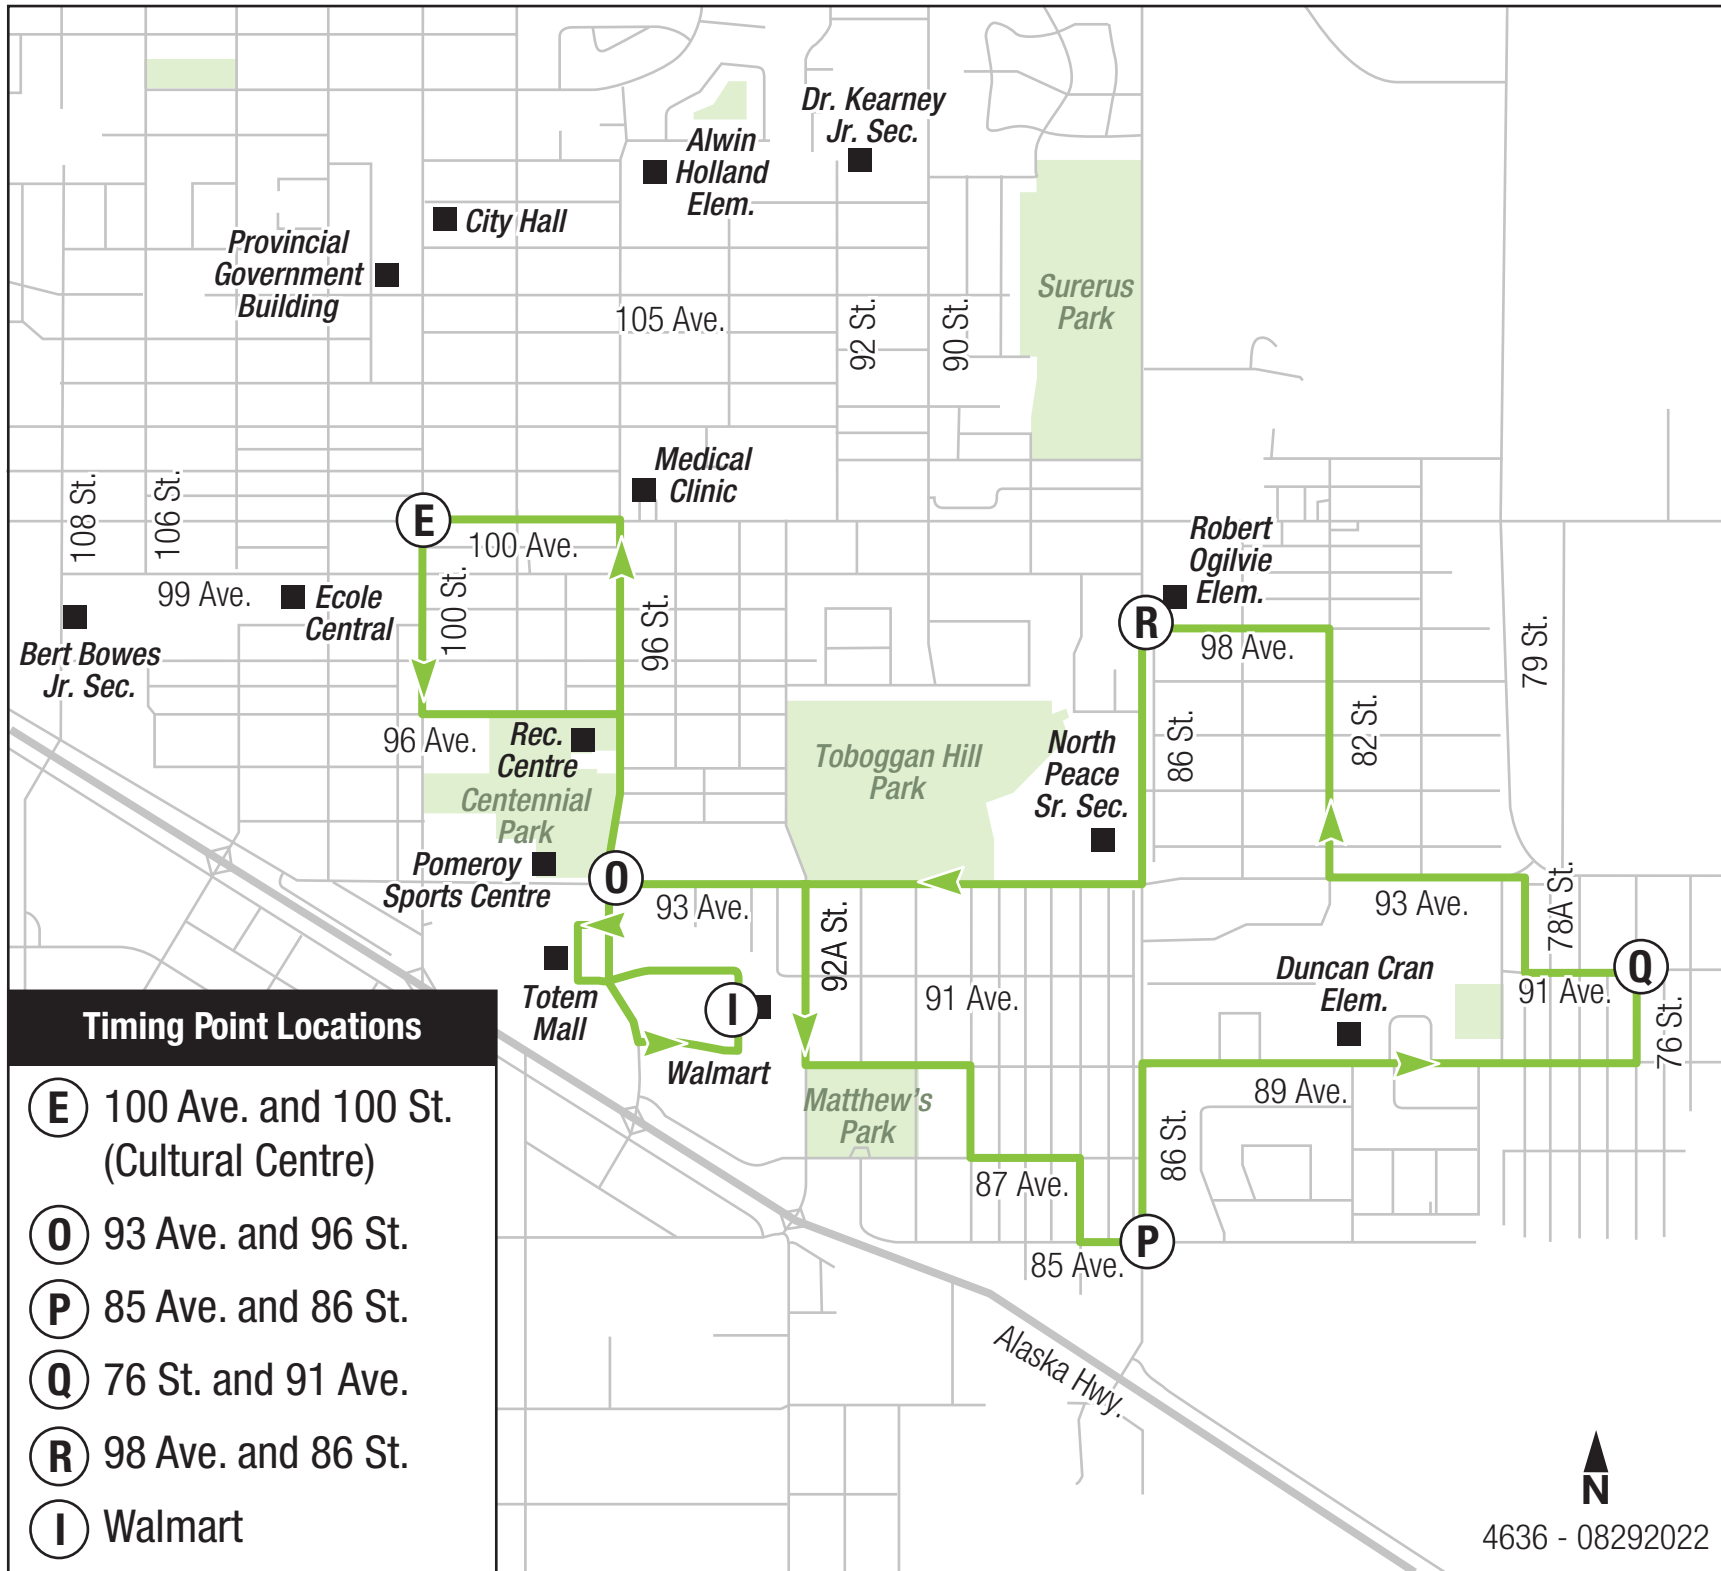

2 Southside

Timing Point Locations

- E** 100 Ave. and 100 St. (Cultural Centre)
- O** 93 Ave. and 96 St.
- P** 85 Ave. and 86 St.
- Q** 76 St. and 91 Ave.
- R** 98 Ave. and 86 St.
- I** Walmart