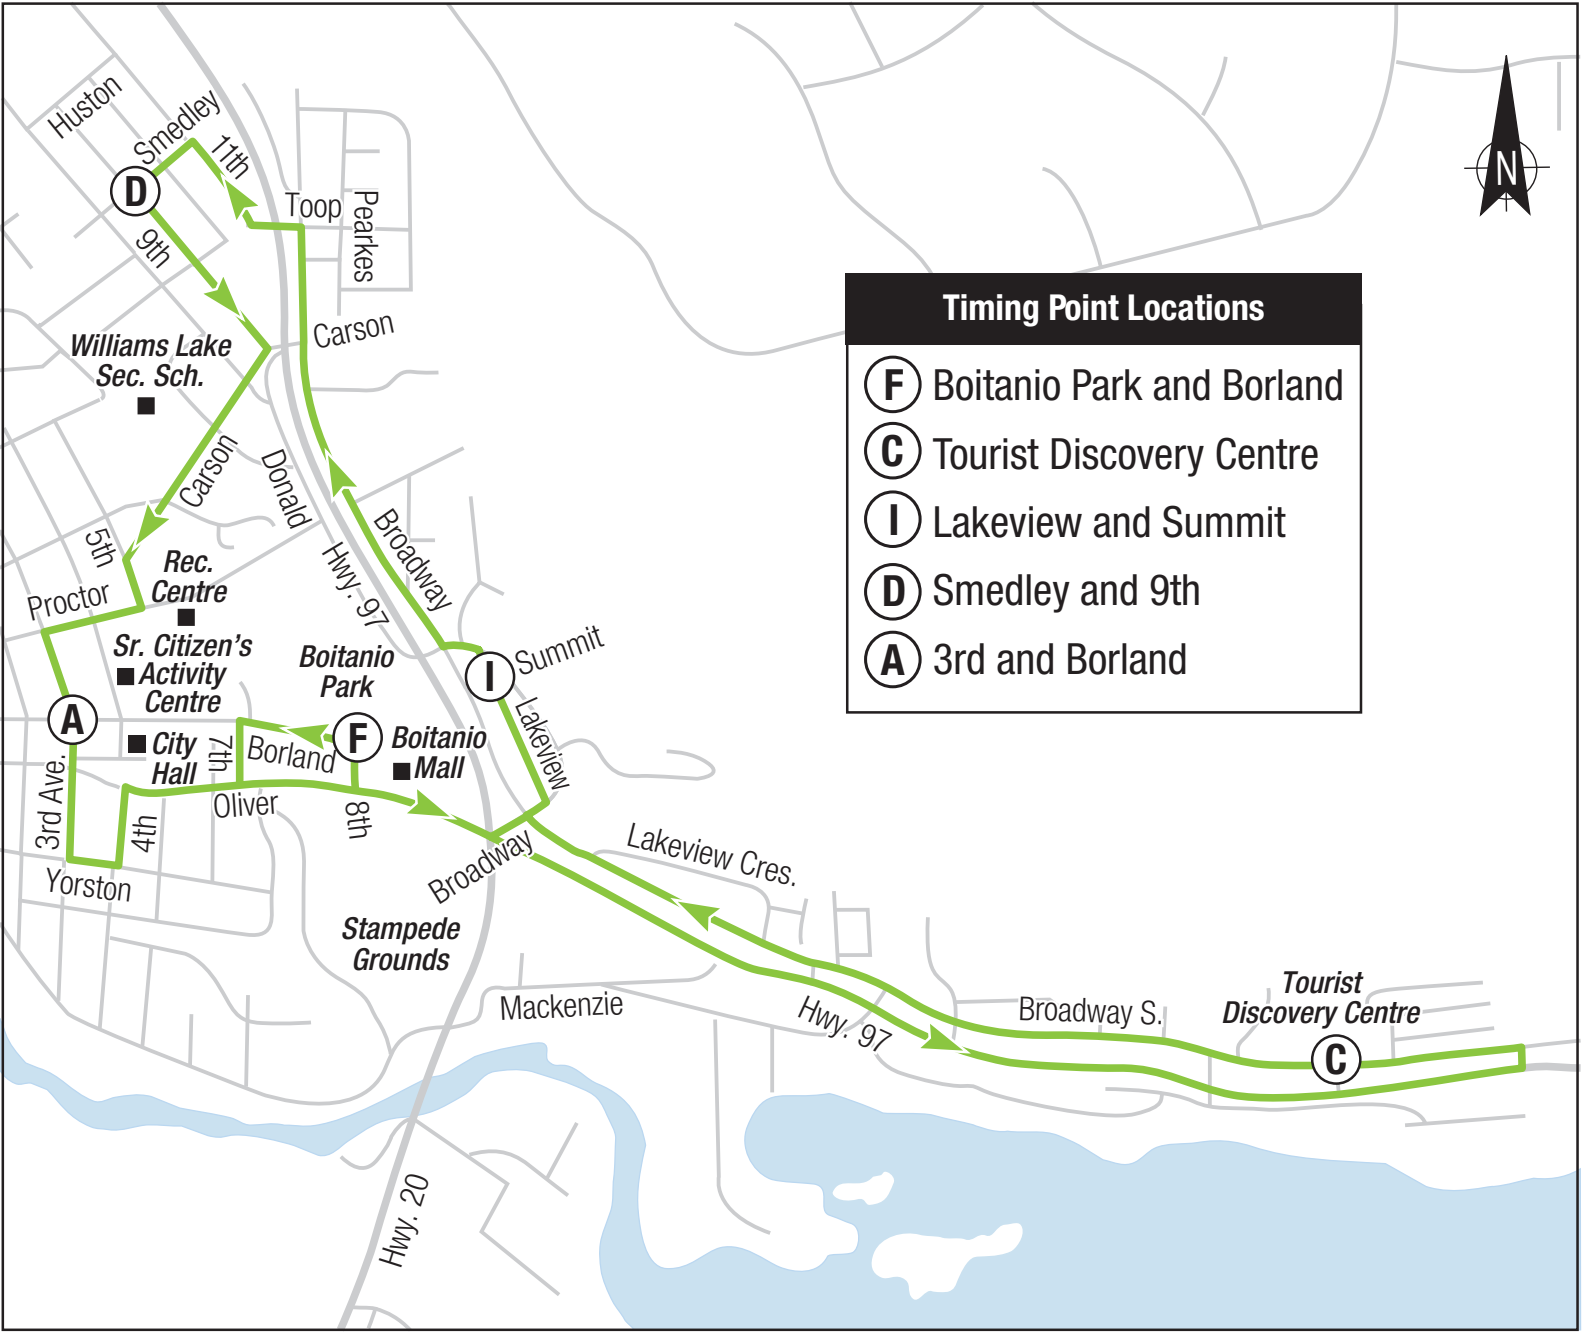

2 Broadway

Timing Point Locations

- F** Boitano Park and Borland
- C** Tourist Discovery Centre
- I** Lakeview and Summit
- D** Smedley and 9th
- A** 3rd and Borland