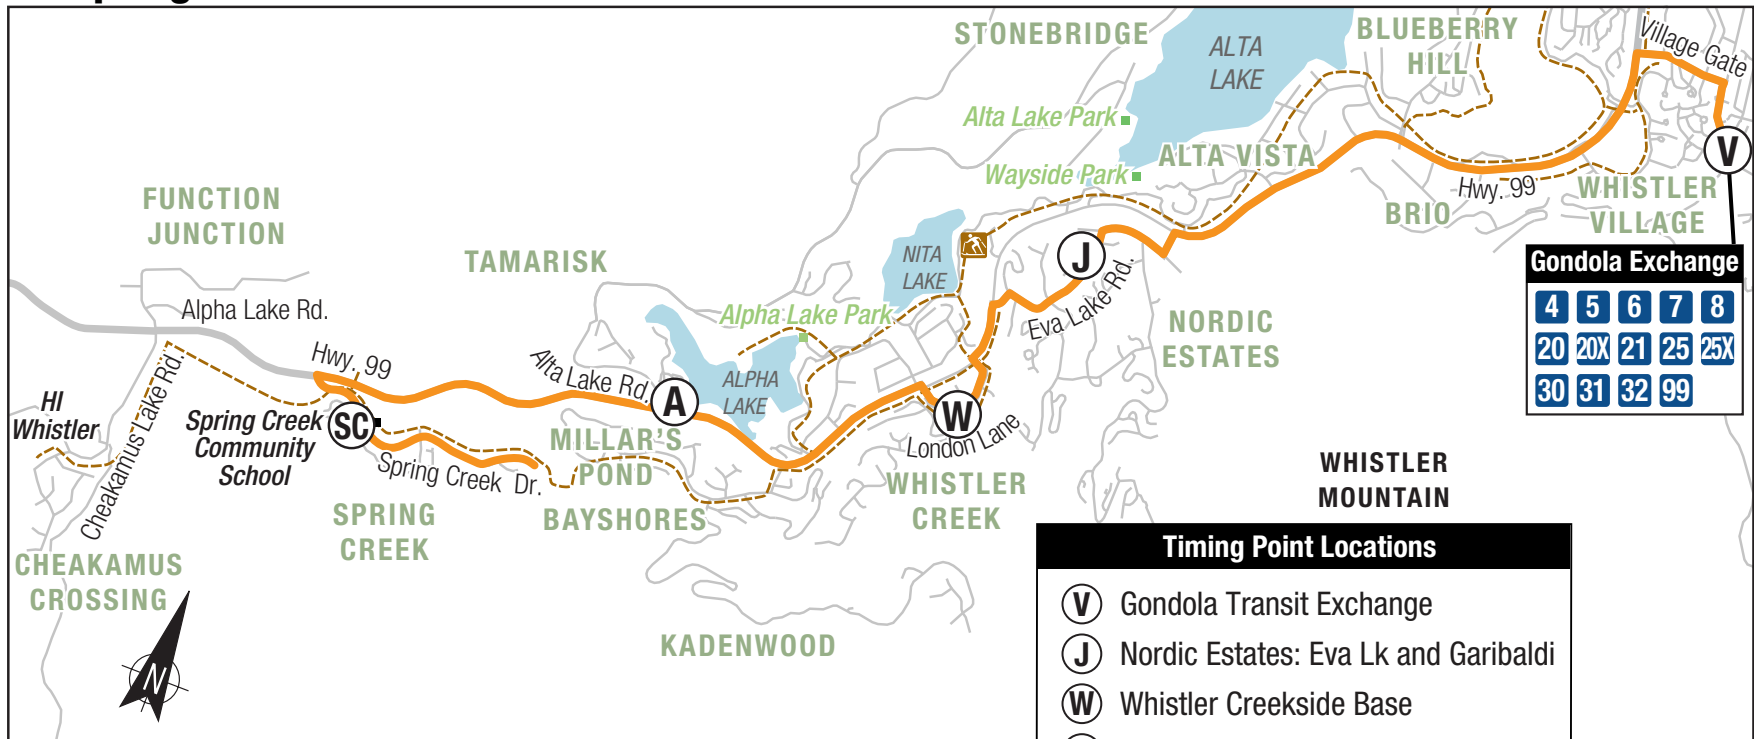

21 Spring Creek

Gondola Exchange				
4	5	6	7	8
20	20X	21	25	25X
30	31	32	99	

- Timing Point Locations**
- Ⓥ Gondola Transit Exchange
 - ⓐ Nordic Estates: Eva Lk and Garibaldi
 - Ⓦ Whistler Creekside Base
 - ⓐ Alta Lake Road and Hwy 99
 - ⓈⒸ Spring Creek
 - Valley Trail