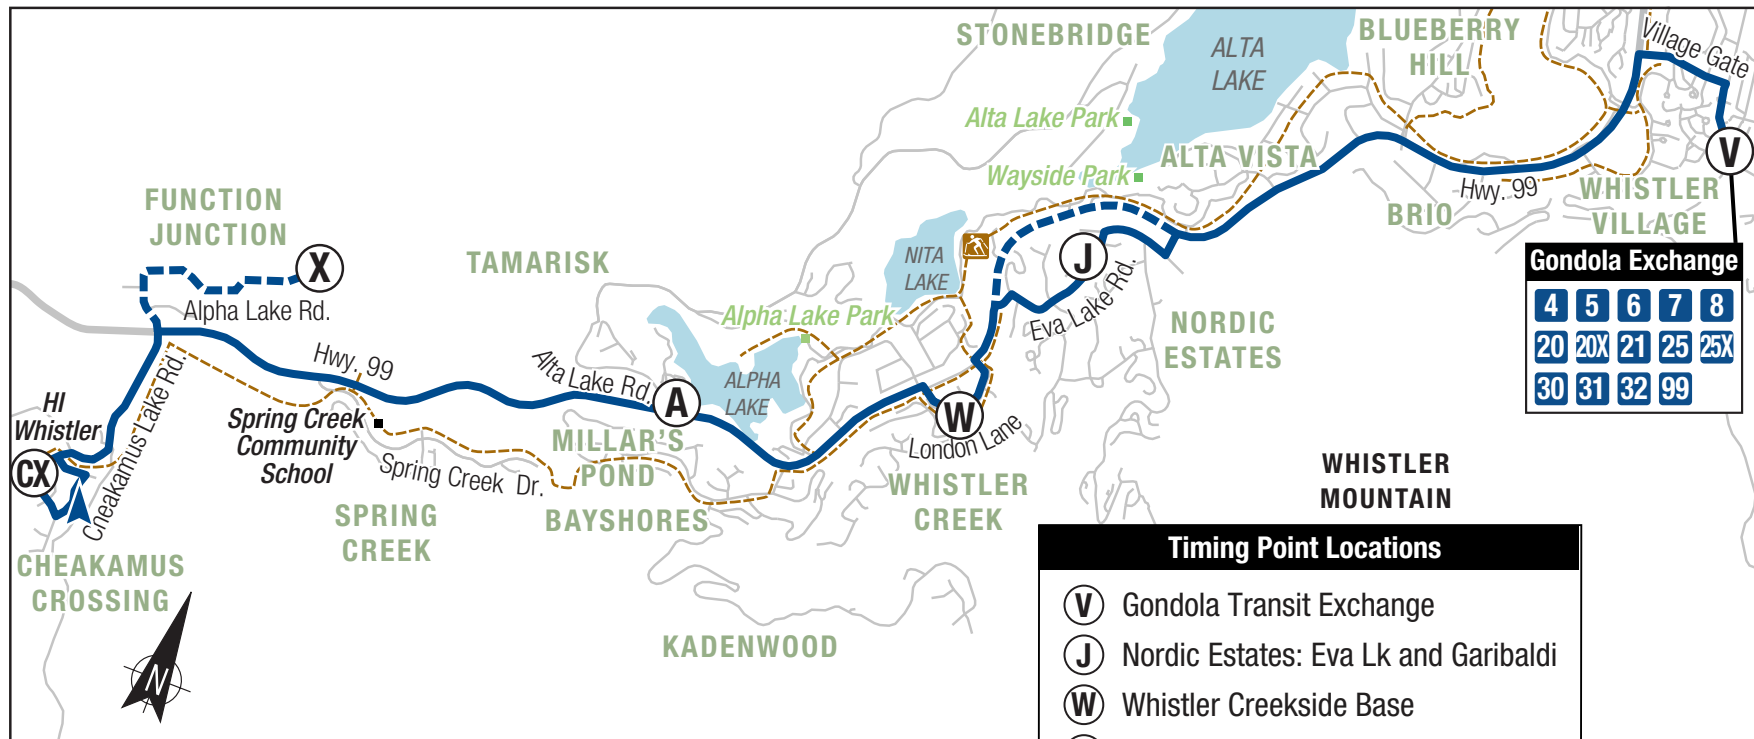

20/20X Cheakamus

Gondola Exchange				
4	5	6	7	8
20	20X	21	25	25X
30	31	32	99	

Timing Point Locations

- Ⓥ Gondola Transit Exchange
- ⓐ Nordic Estates: Eva Lk and Garibaldi
- Ⓦ Whistler Creekside Base
- ⓐ Alta Lake Road and Hwy 99
- ⓧ Alpha Lake Turnaround
- ⓐ Cheakamus Crossing and HI Whistler
- Limited Service
- - - Valley Trail