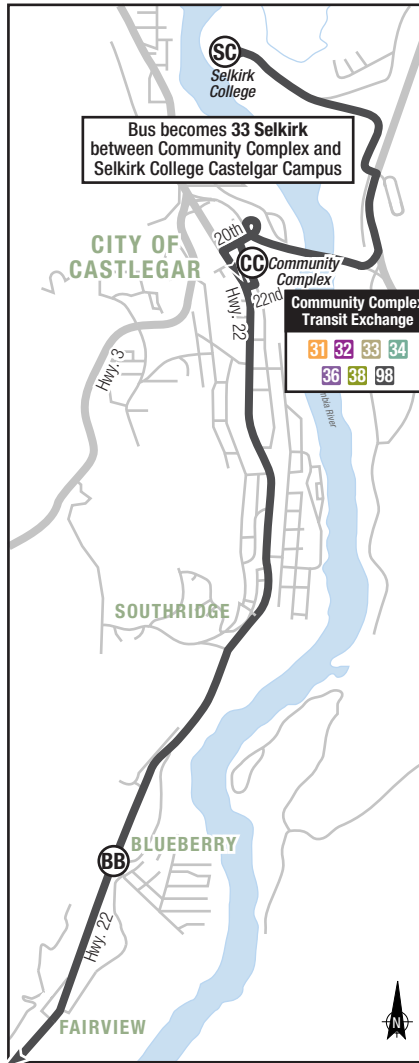

98 Columbia Connector

To Genelle

- Timing Point Locations**
- (T) Downtown Trail:  
Cedar at Spokane
  - (K) KBR Hospital
  - (RV) Rivervale
  - (G) Genelle: Tempo Gas Station
  - (BB) Blueberry (Hwy. only)
  - (CC) Castlegar  
Community Complex
  - (SC) Selkirk College:  
Castlegar Campus

**Cedar and Spokane  
Transit Exchange**

41 42 43 44  
45 46 48 98