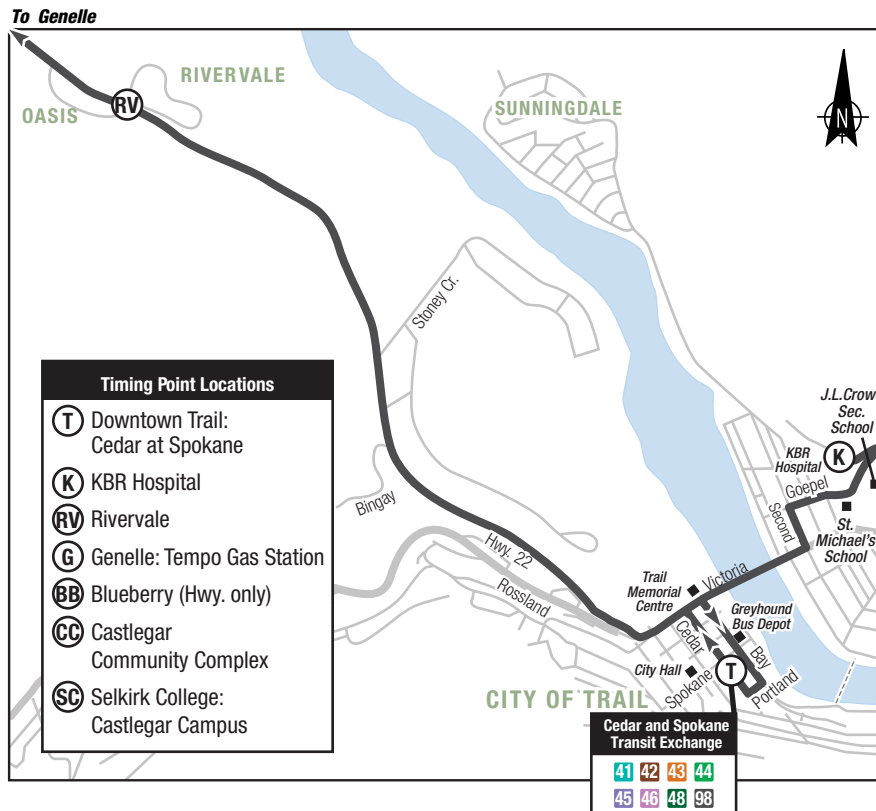

98 Columbia Connector

To Genelle

- Timing Point Locations**
- (T) Downtown Trail:  
Cedar at Spokane
  - (K) KBR Hospital
  - (RV) Rivervale
  - (G) Genelle: Tempo Gas Station
  - (BB) Blueberry (Hwy. only)
  - (CC) Castlegar  
Community Complex
  - (SC) Selkirk College:  
Castlegar Campus

**Cedar and Spokane  
Transit Exchange**

41 42 43 44  
45 46 48 98