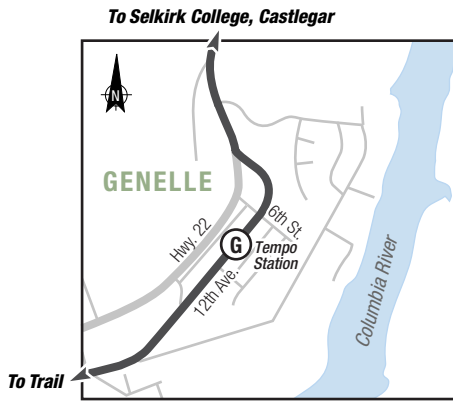

98 Columbia Connector

To Genelle

- Timing Point Locations**
- (T) Downtown Trail:  
Cedar at Spokane
  - (K) KBR Hospital
  - (RV) Rivervale
  - (G) Genelle: Tempo Gas Station
  - (BB) Blueberry (Hwy. only)
  - (CC) Castlegar  
Community Complex
  - (SC) Selkirk College:  
Castlegar Campus

**Cedar and Spokane  
Transit Exchange**

41 42 43 44  
45 46 48 98