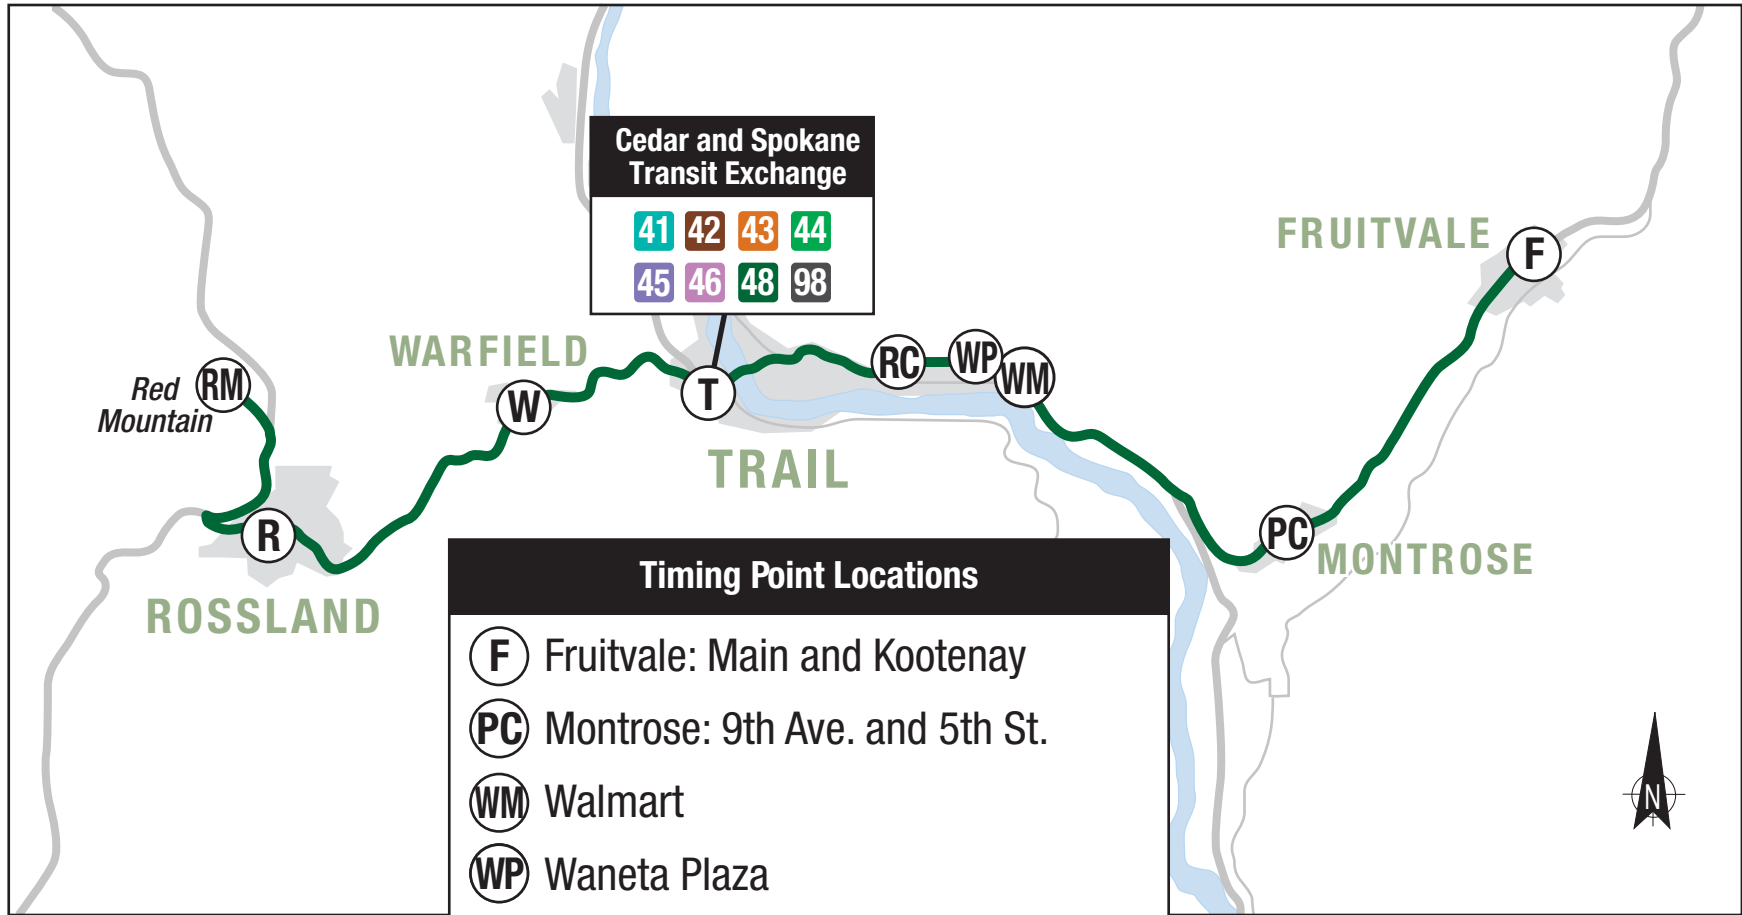

# 48 Red Mountain Ski Bus

**Timing Point Locations**

- ⓕ Fruitvale: Main and Kootenay
- Ⓟ Montrose: 9th Ave. and 5th St.
- Ⓜ Walmart
- Ⓜ Waneta Plaza
- Ⓜ Rosewood and Carnation
- Ⓜ Downtown Trail: Cedar and Spokane
- Ⓜ Warfield Store
- Ⓜ Rossland: Columbia and Spokane
- Ⓜ Red Mountain