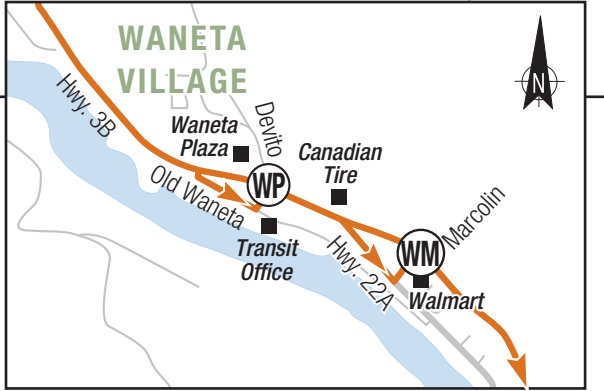

# 43 Glenmerry/Fruitvale

**Timing Point Locations**

- (T)** Downtown Trail: Cedar and Spokane
- (MQ)** 2nd and McQuarrie
- (DA)** Carnation and Daisy
- (RC)** Rosewood and Carnation
- (WP)** Waneta Plaza
- (WM)** Walmart
- (M)** Montrose: 9th Ave. and 5th St.
- (PC)** Montrose Fas Gas (Hwy. only)
- (F)** Fruitvale: Main and Kootenay
- (TC)** Fruitvale: Tamarac and Columbia Gardens

**--- Express Trips**

**To Montrose & Fruitvale**