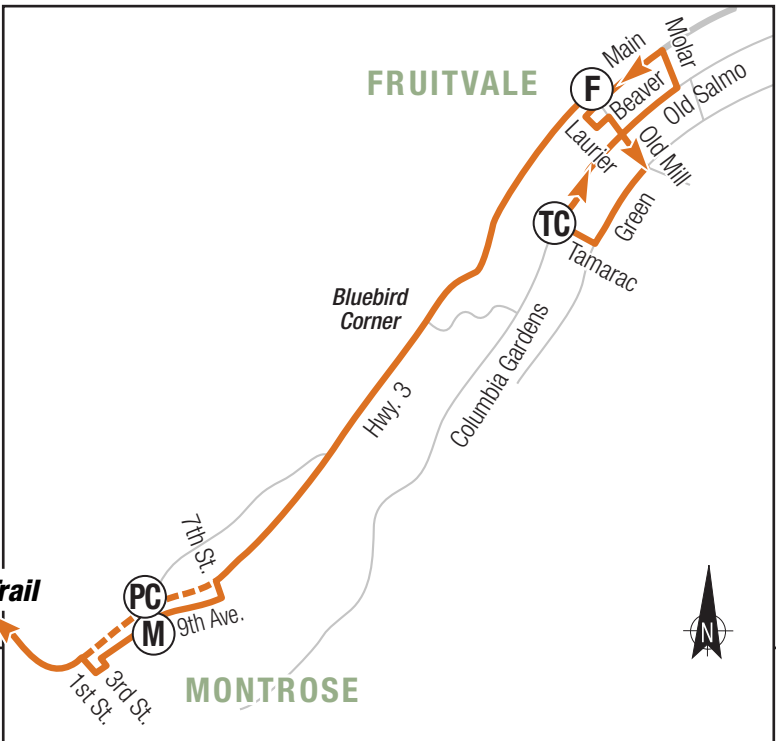

# 43 Glenmerry/Fruitvale

**Timing Point Locations**

- (T)** Downtown Trail: Cedar and Spokane
- (MQ)** 2nd and McQuarrie
- (DA)** Carnation and Daisy
- (RC)** Rosewood and Carnation
- (WP)** Waneta Plaza
- (WM)** Walmart
- (M)** Montrose: 9th Ave. and 5th St.
- (PC)** Montrose Fas Gas (Hwy. only)
- (F)** Fruitvale: Main and Kootenay
- (TC)** Fruitvale: Tamarac and Columbia Gardens

**--- Express Trips**

**To Montrose & Fruitvale**