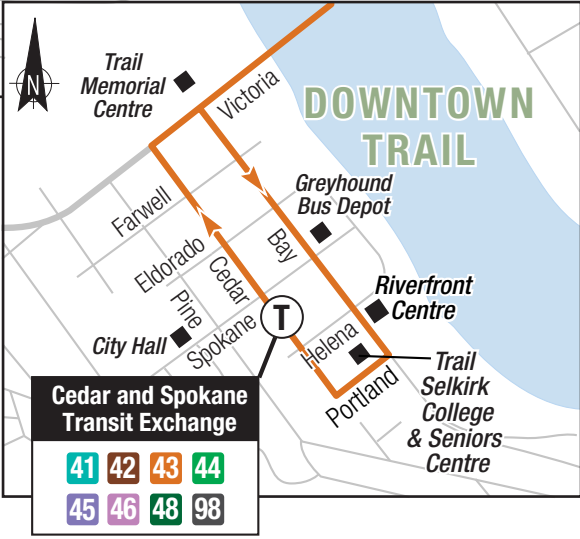

# 43 Glenmerry/Fruitvale

**Timing Point Locations**

- (T)** Downtown Trail: Cedar and Spokane
- (MQ)** 2nd and McQuarrie
- (DA)** Carnation and Daisy
- (RC)** Rosewood and Carnation
- (WP)** Waneta Plaza
- (WM)** Walmart
- (M)** Montrose: 9th Ave. and 5th St.
- (PC)** Montrose Fas Gas (Hwy. only)
- (F)** Fruitvale: Main and Kootenay
- (TC)** Fruitvale: Tamarac and Columbia Gardens

**--- Express Trips**

**To Montrose & Fruitvale**