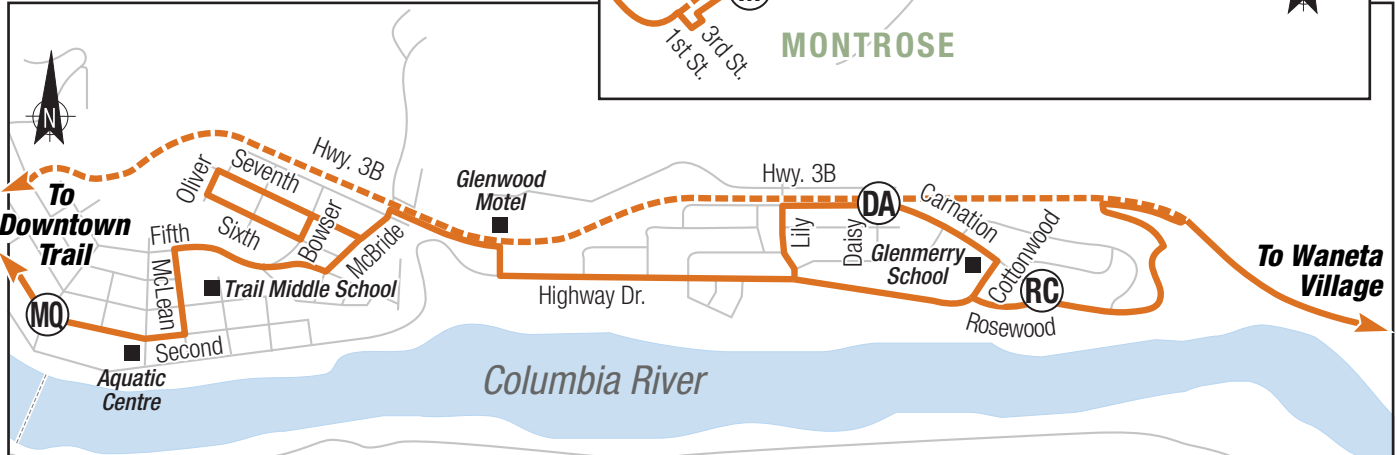

# 43 Glenmerry/Fruitvale

**Timing Point Locations**

- (T)** Downtown Trail: Cedar and Spokane
- (MQ)** 2nd and McQuarrie
- (DA)** Carnation and Daisy
- (RC)** Rosewood and Carnation
- (WP)** Waneta Plaza
- (WM)** Walmart
- (M)** Montrose: 9th Ave. and 5th St.
- (PC)** Montrose Fas Gas (Hwy. only)
- (F)** Fruitvale: Main and Kootenay
- (TC)** Fruitvale: Tamarac and Columbia Gardens

**--- Express Trips**

**To Montrose & Fruitvale**