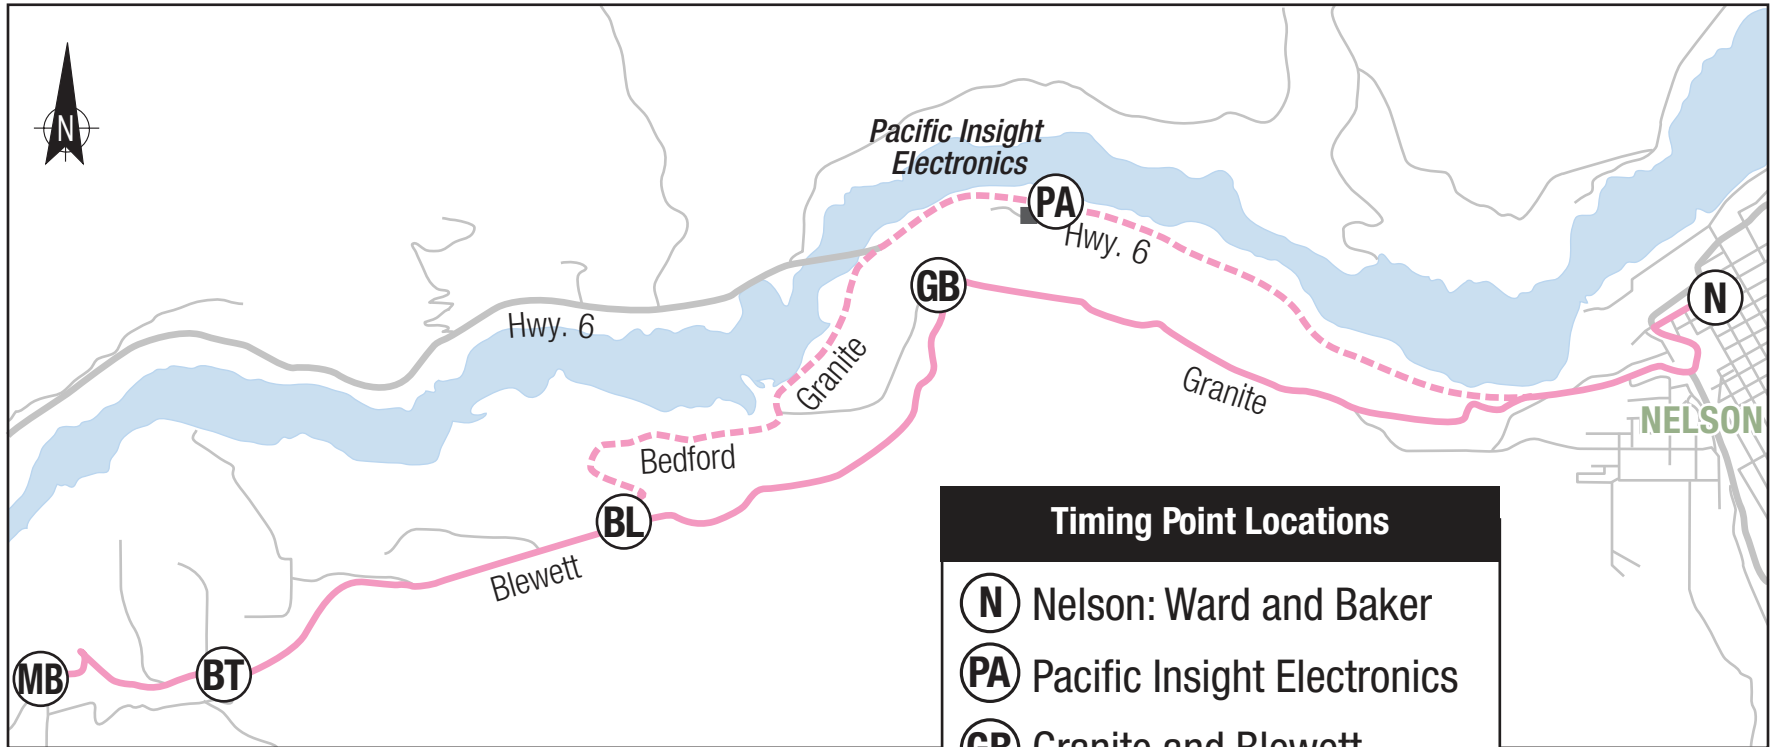

14 Blewett

Timing Point Locations	
(N)	Nelson: Ward and Baker
(PA)	Pacific Insight Electronics
(GB)	Granite and Blewett
(BL)	Blewett and Bedford
(BT)	Blewett and Turner
(MB)	Marello and Blewett
----- Limited Service: AM Westbound, PM Eastbound	