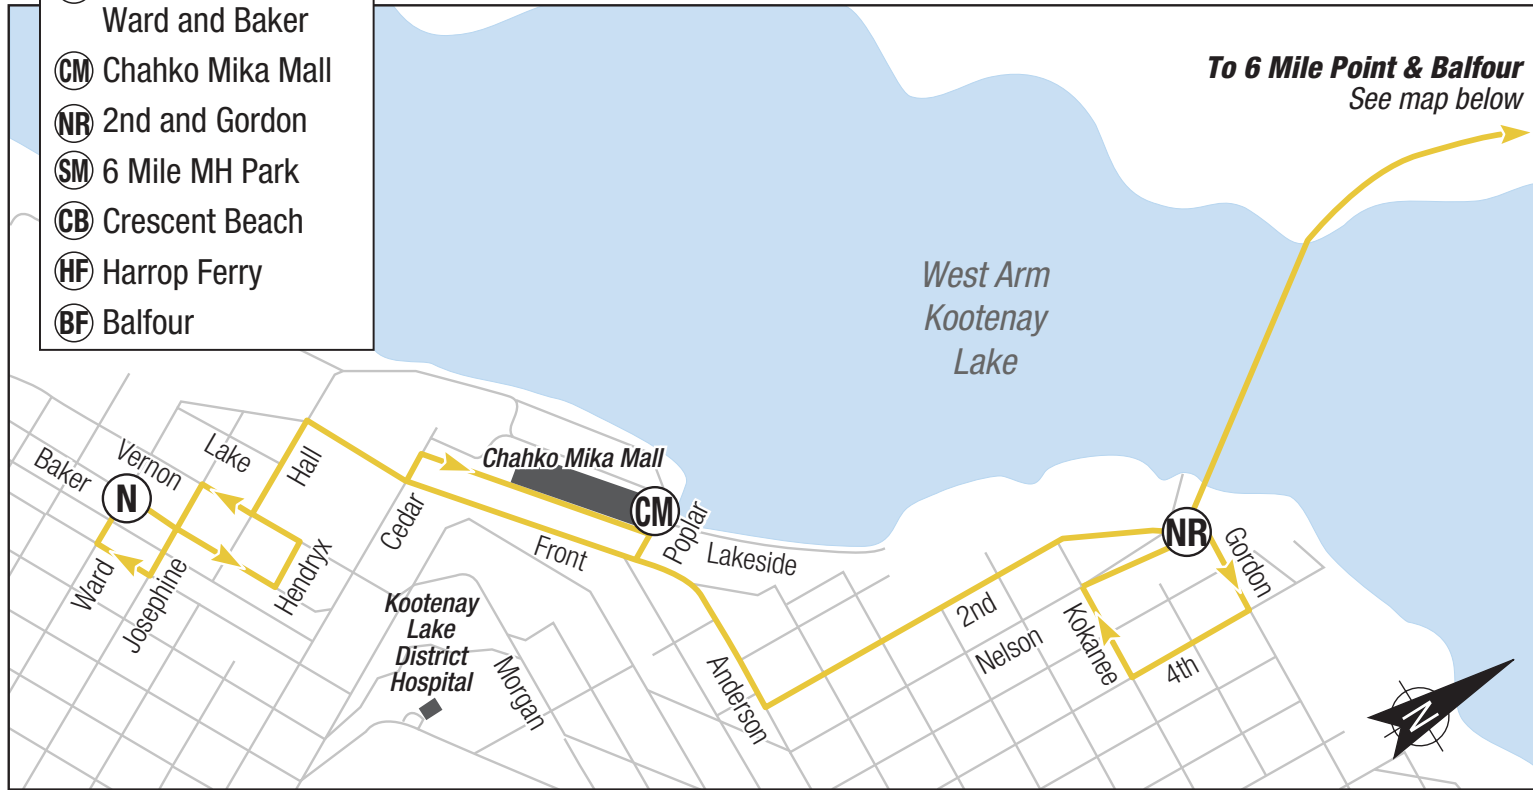

**Timing Point Locations**

- (N)** Downtown Nelson: Ward and Baker
- (CM)** Chahko Mika Mall
- (NR)** 2nd and Gordon
- (SM)** 6 Mile MH Park
- (CB)** Crescent Beach
- (HF)** Harrop Ferry
- (BF)** Balfour

**10 North Shore**

**North Shore**