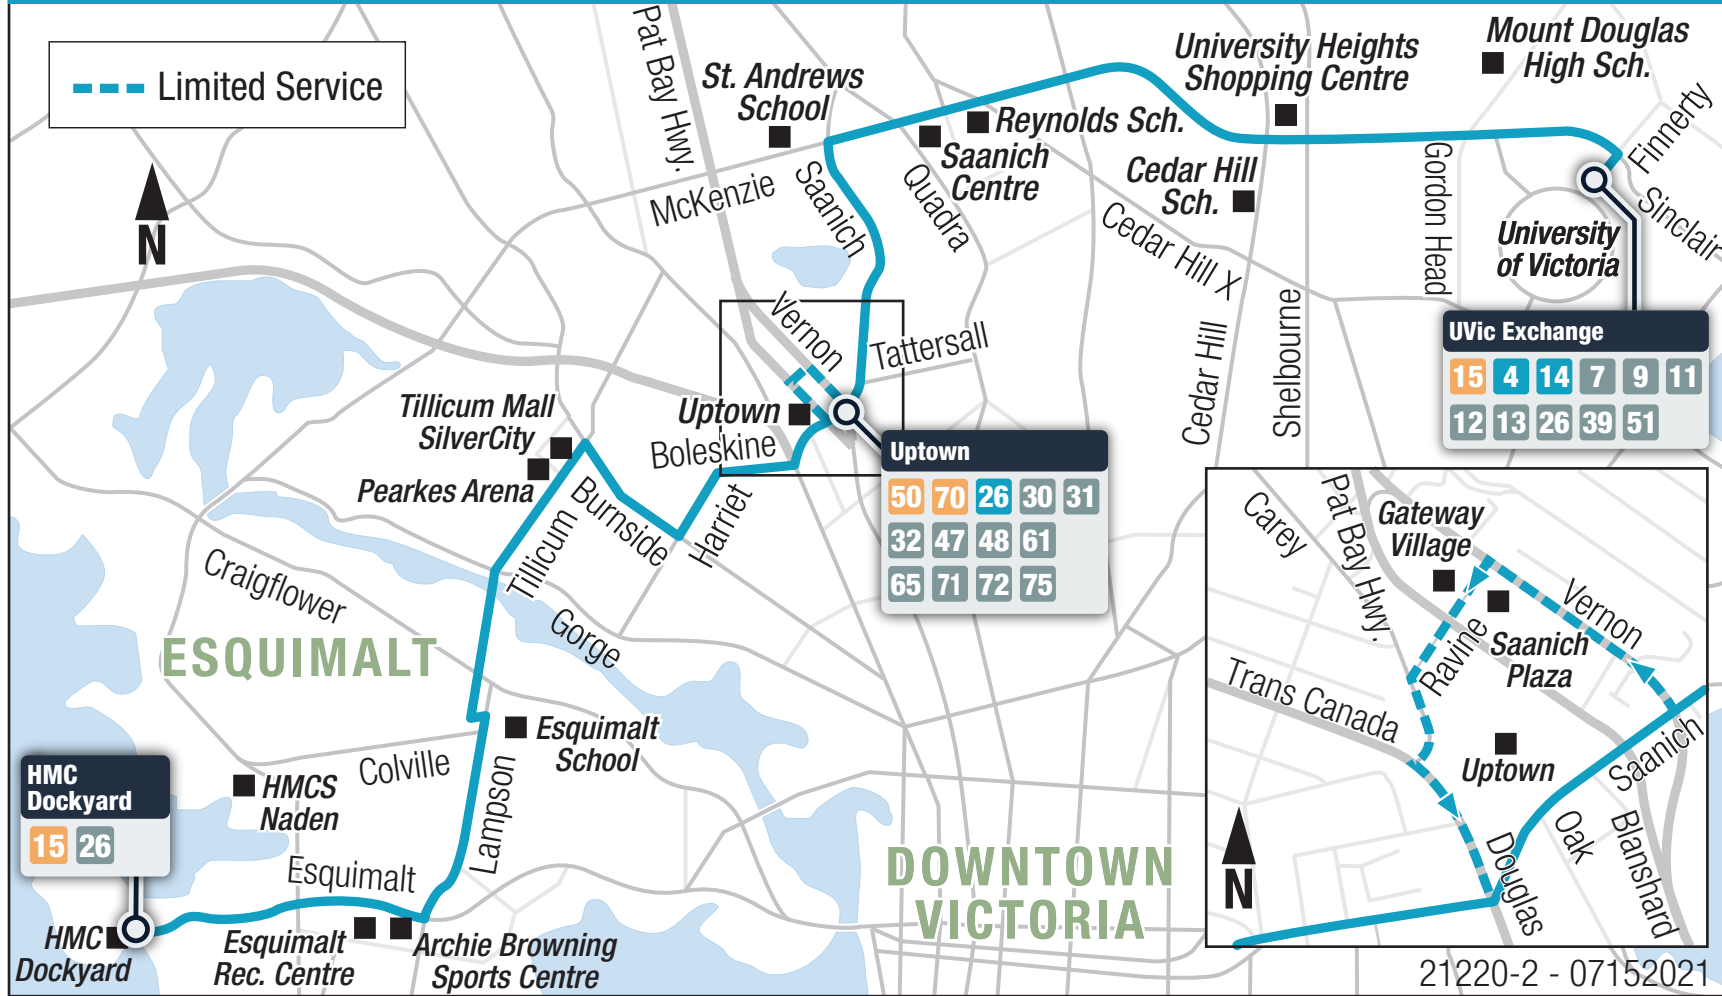

26 Dockyard
26 UVic

Frequent

--- Limited Service

HMC Dockyard

15	26
----	----

Uptown

50	70	26	30	31
32	47	48	61	
65	71	72	75	

UVic Exchange

15	4	14	7	9	11
12	13	26	39	51	

21220-2 - 07152021