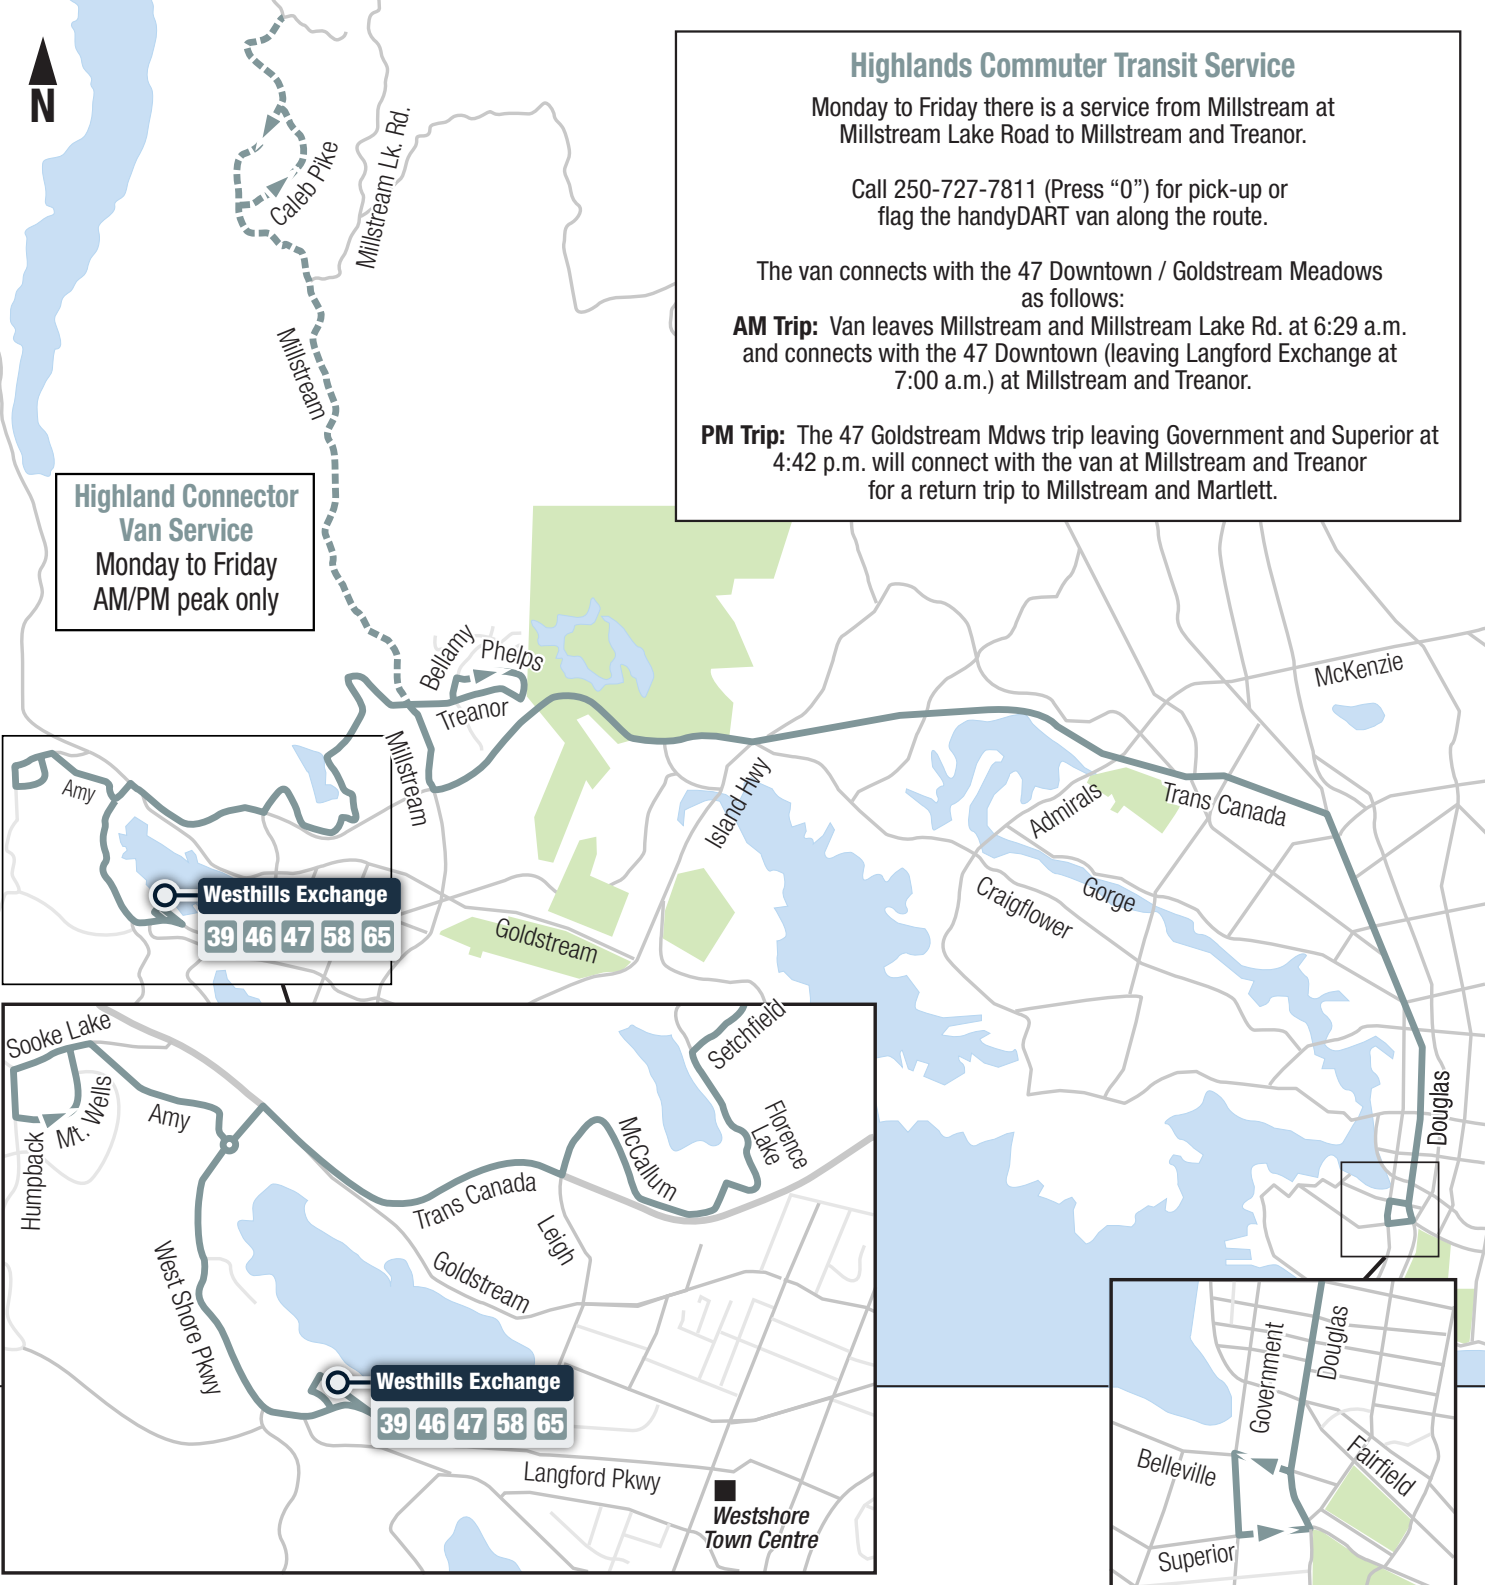

# 47 Downtown 47 Goldstream Mdws

Local

**Highland Connector Van Service**  
Monday to Friday  
AM/PM peak only

**Highlands Commuter Transit Service**  
Monday to Friday there is a service from Millstream at Millstream Lake Road to Millstream and Treanor.

Call 250-727-7811 (Press "0") for pick-up or flag the handyDART van along the route.

The van connects with the 47 Downtown / Goldstream Meadows as follows:

**AM Trip:** Van leaves Millstream and Millstream Lake Rd. at 6:29 a.m. and connects with the 47 Downtown (leaving Langford Exchange at 7:00 a.m.) at Millstream and Treanor.

**PM Trip:** The 47 Goldstream Mdws trip leaving Government and Superior at 4:42 p.m. will connect with the van at Millstream and Treanor for a return trip to Millstream and Martlett.

**Westhills Exchange**  
39 46 47 58 65

**Westhills Exchange**  
39 46 47 58 65

Government  
Douglas  
Belleville  
Fairfield  
Superior