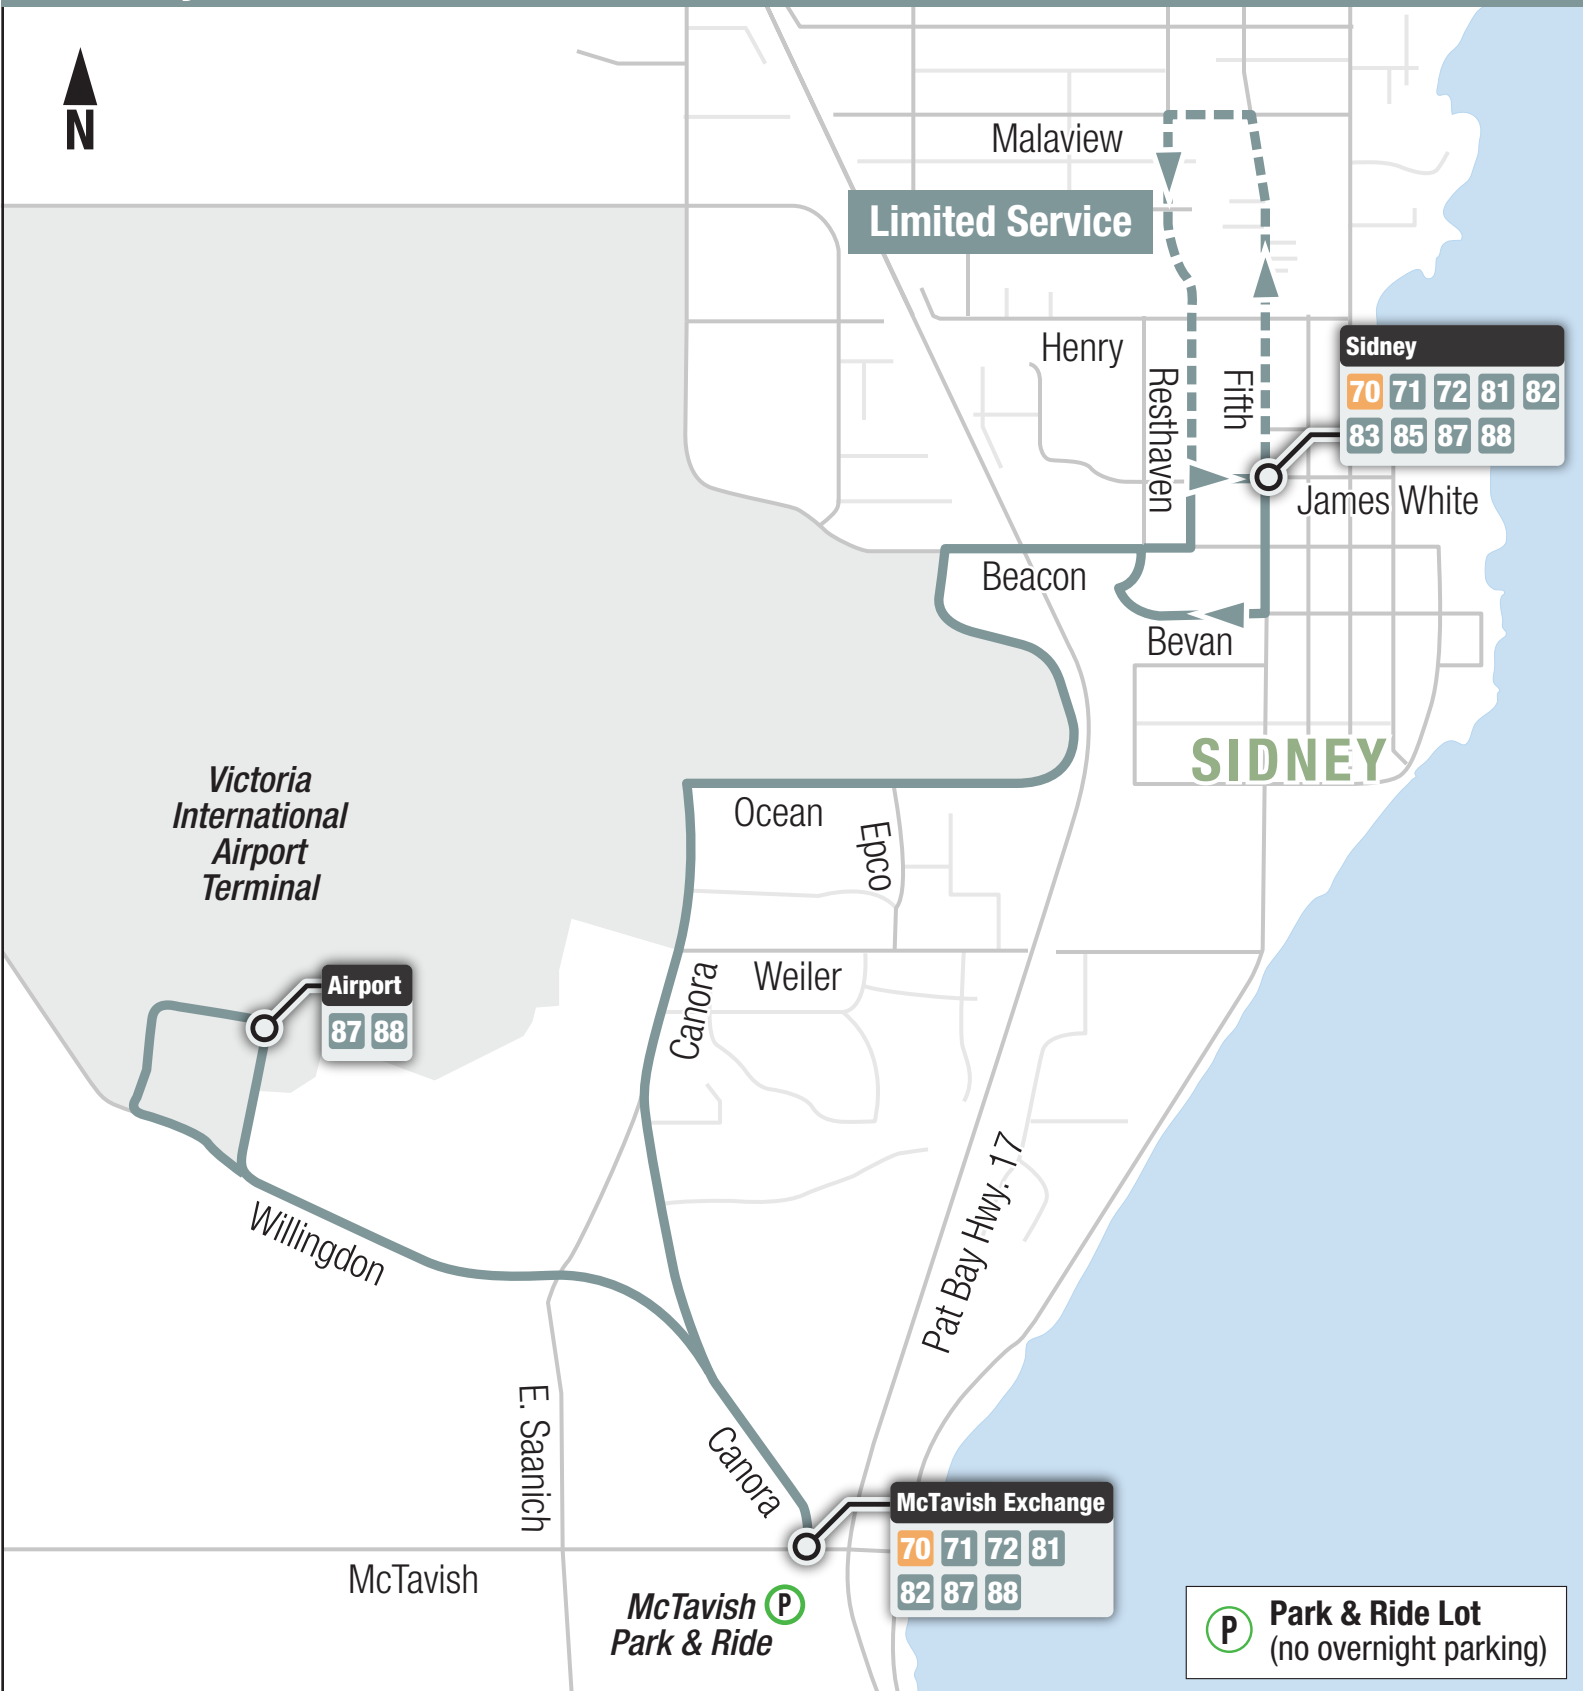

88 Airport
88 Sidney

Local

Victoria International Airport Terminal

Airport	
87	88

Limited Service

Sidney				
70	71	72	81	82
83	85	87	88	

SIDNEY

McTavish Exchange			
70	71	72	81
82	87	88	

McTavish **P**
Park & Ride

P Park & Ride Lot
(no overnight parking)