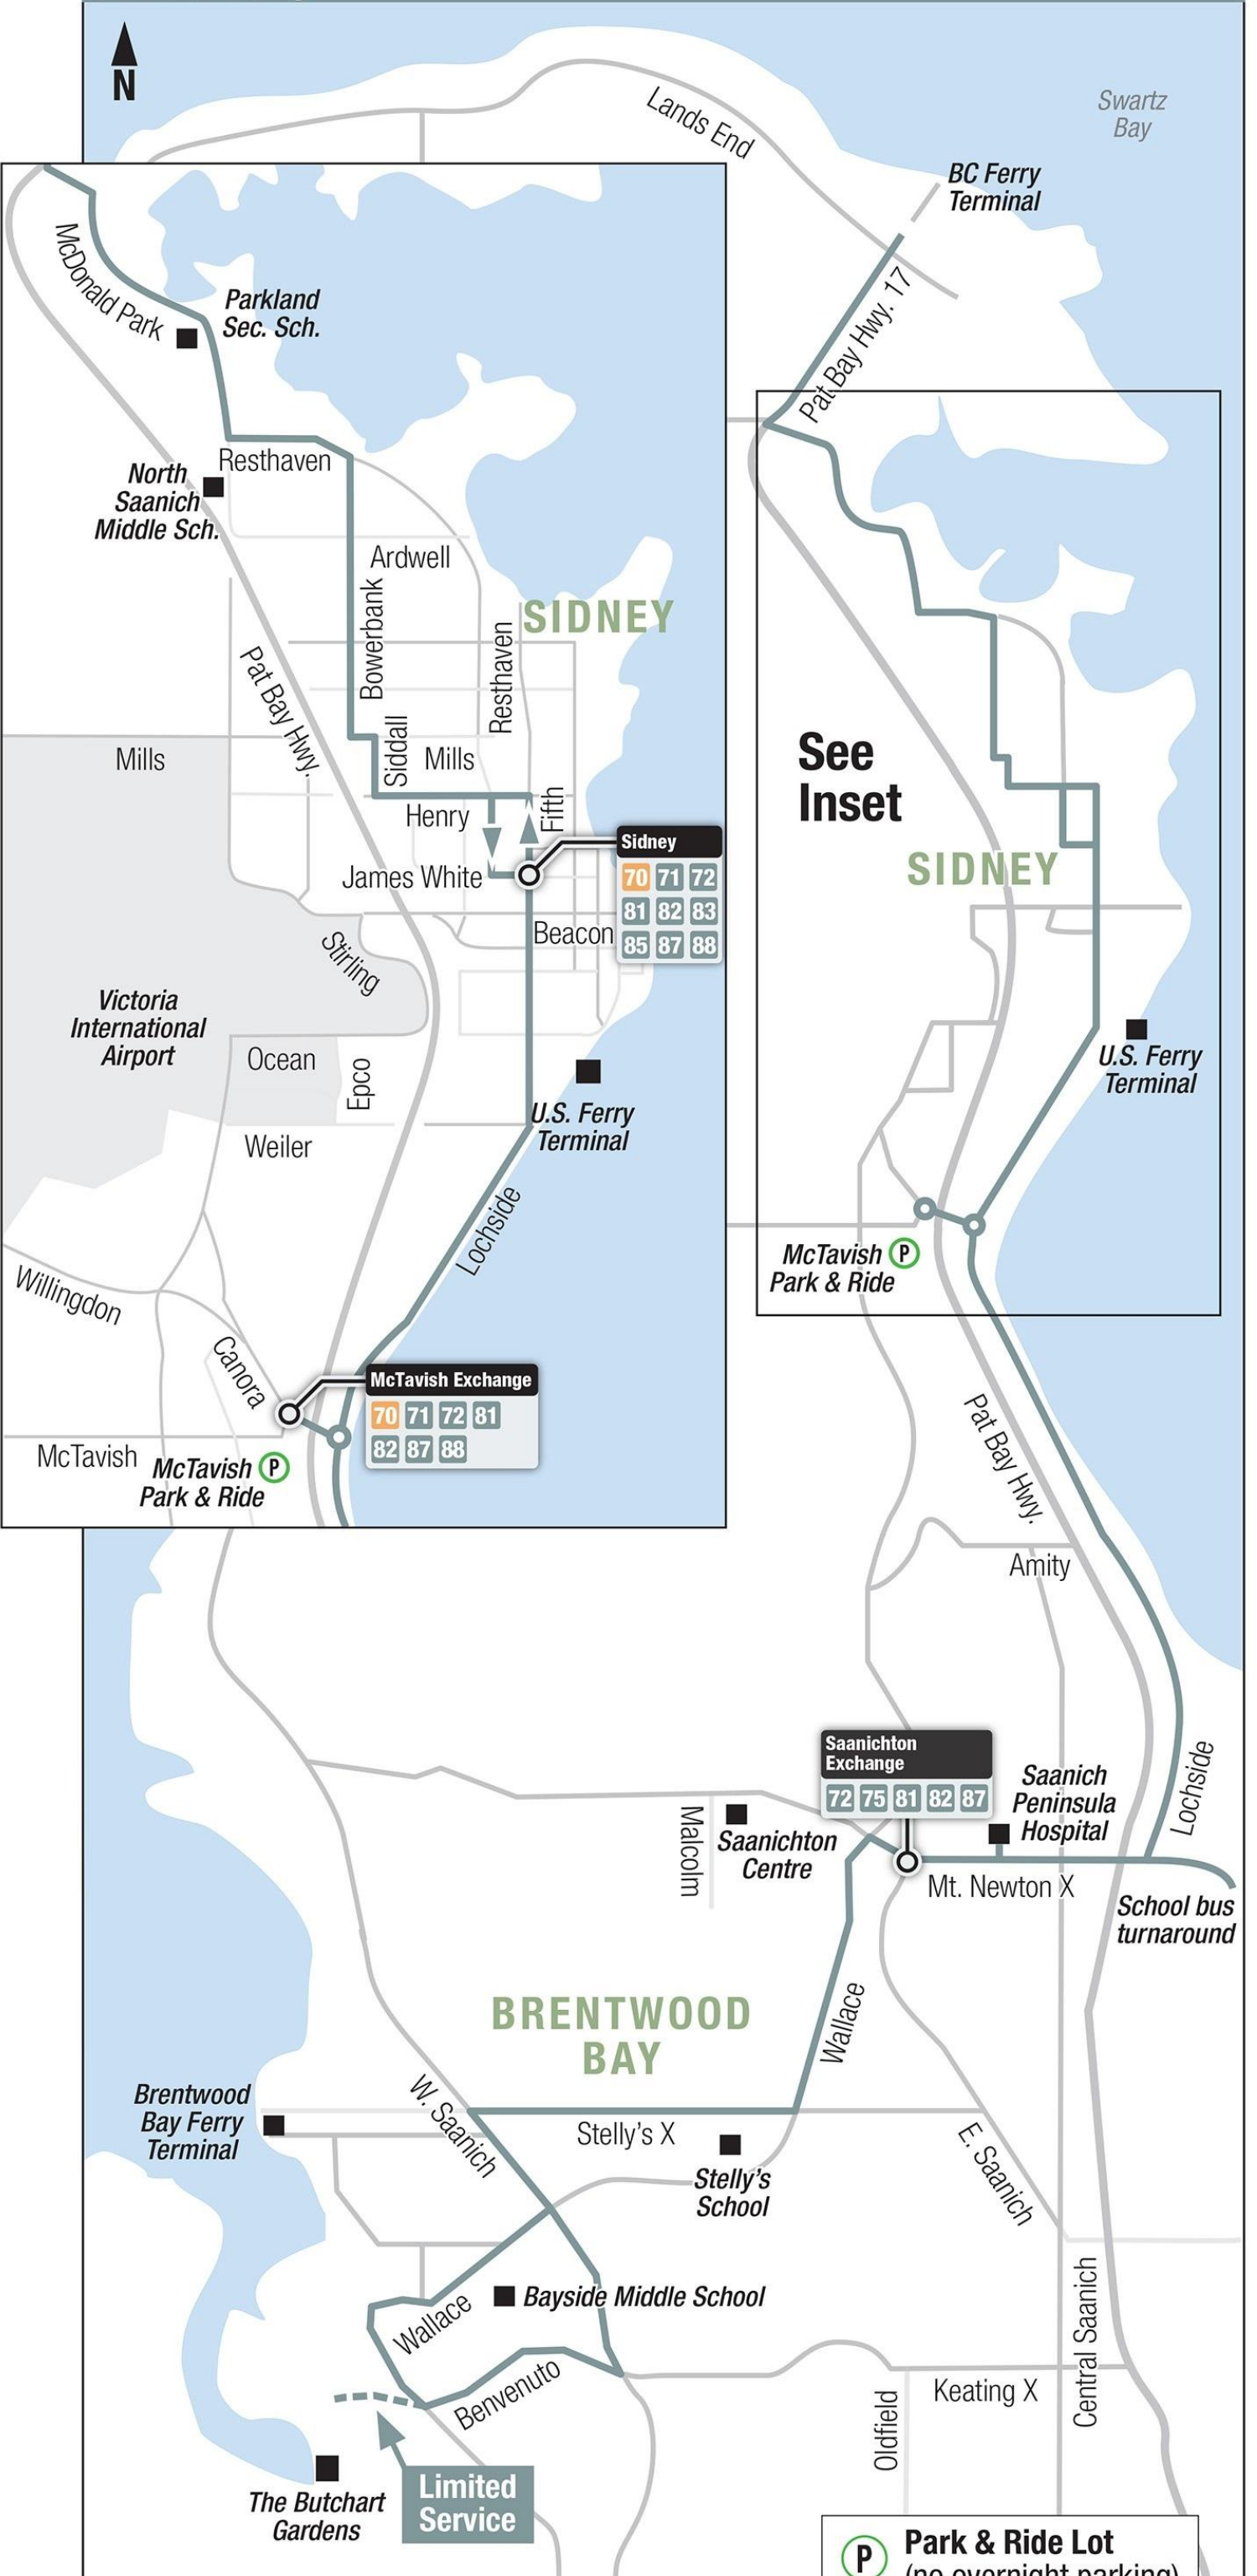

81 Brentwood/Butchart Gardens
81 Swartz Bay

Local

P Park & Ride Lot
 (no overnight parking)