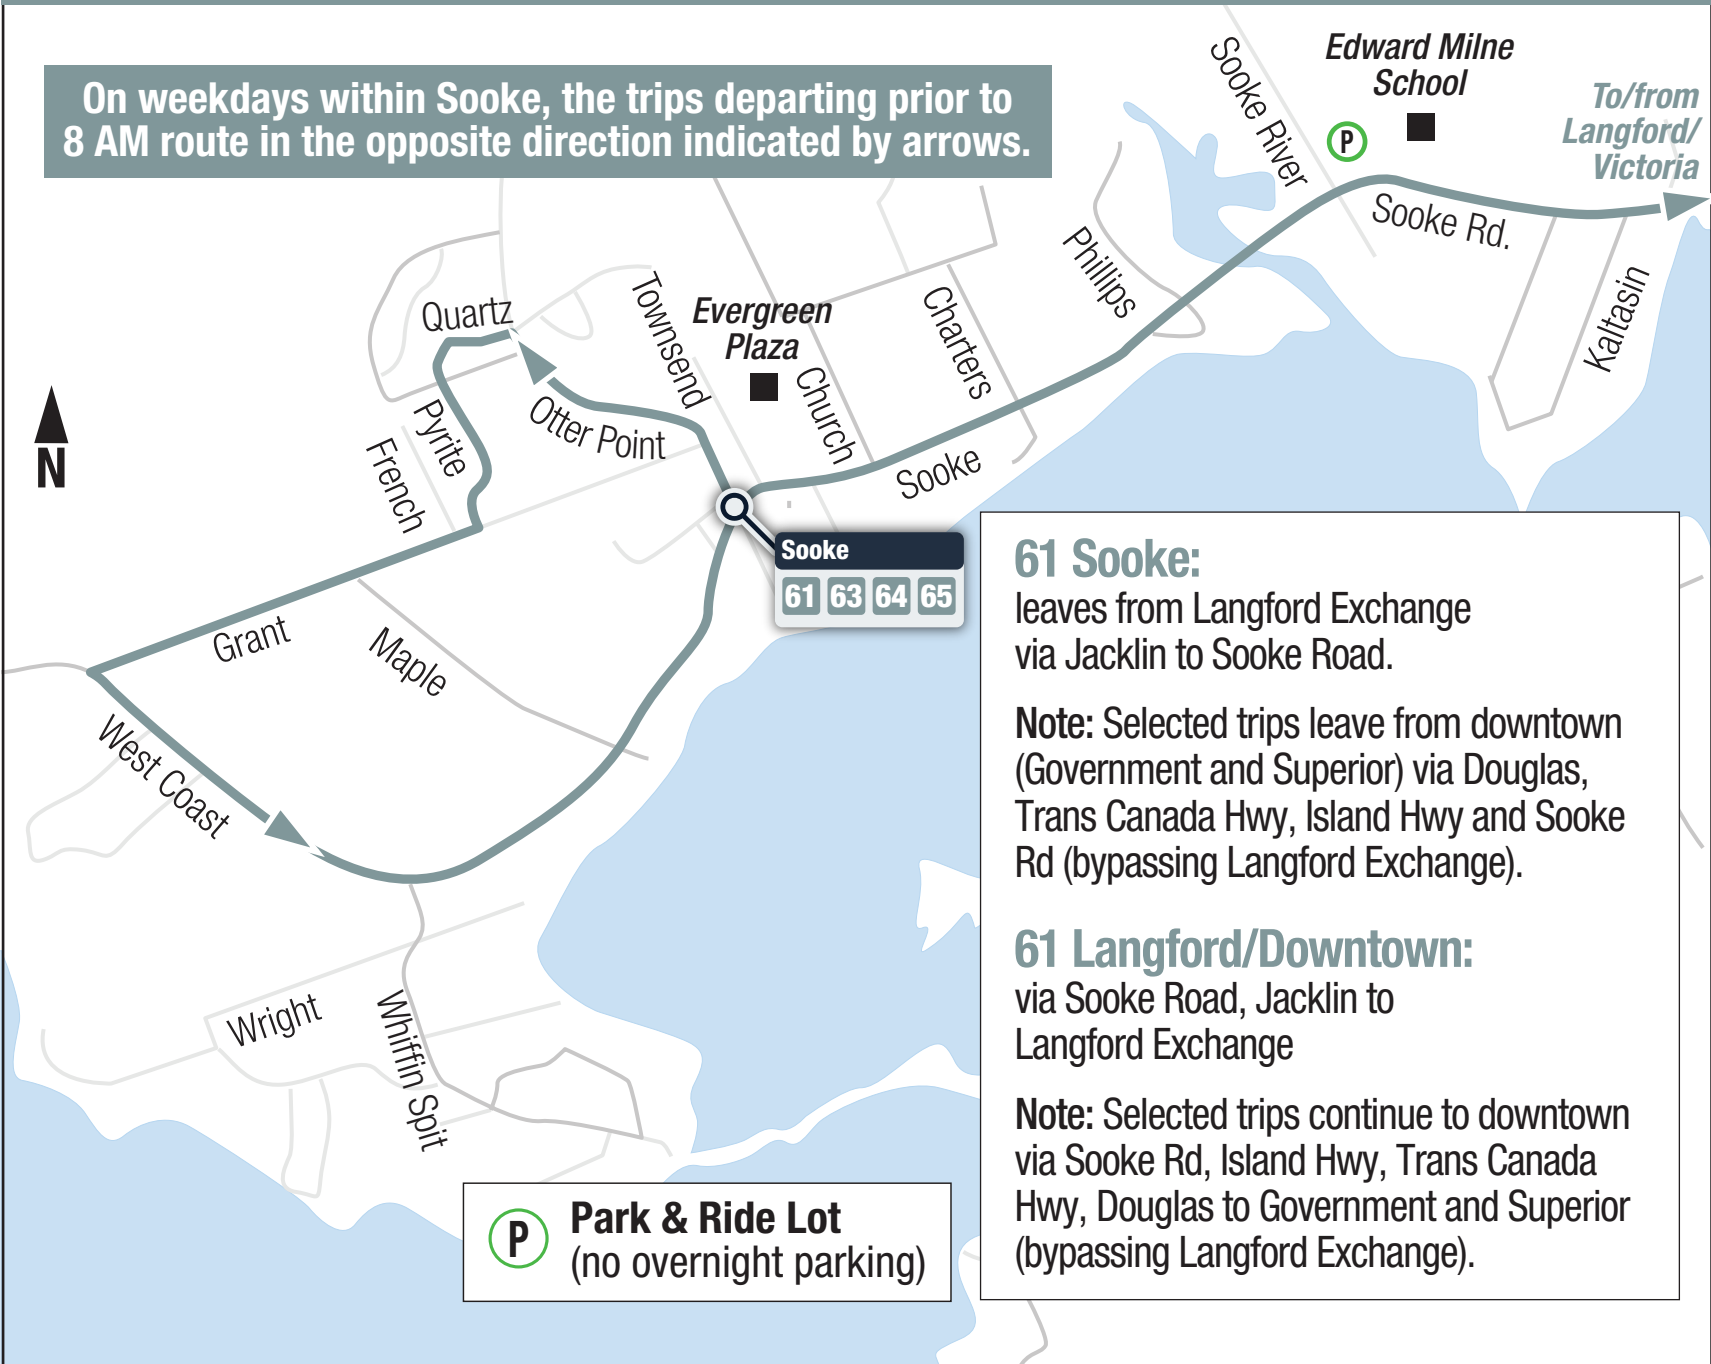

61 Langford/Downtown
61 Sooke

Local

On weekdays within Sooke, the trips departing prior to 8 AM route in the opposite direction indicated by arrows.

61 Sooke:
leaves from Langford Exchange
via Jacklin to Sooke Road.

Note: Selected trips leave from downtown
(Government and Superior) via Douglas,
Trans Canada Hwy, Island Hwy and Sooke
Rd (bypassing Langford Exchange).

61 Langford/Downtown:
via Sooke Road, Jacklin to
Langford Exchange

Note: Selected trips continue to downtown
via Sooke Rd, Island Hwy, Trans Canada
Hwy, Douglas to Government and Superior
(bypassing Langford Exchange).

P **Park & Ride Lot**
(no overnight parking)