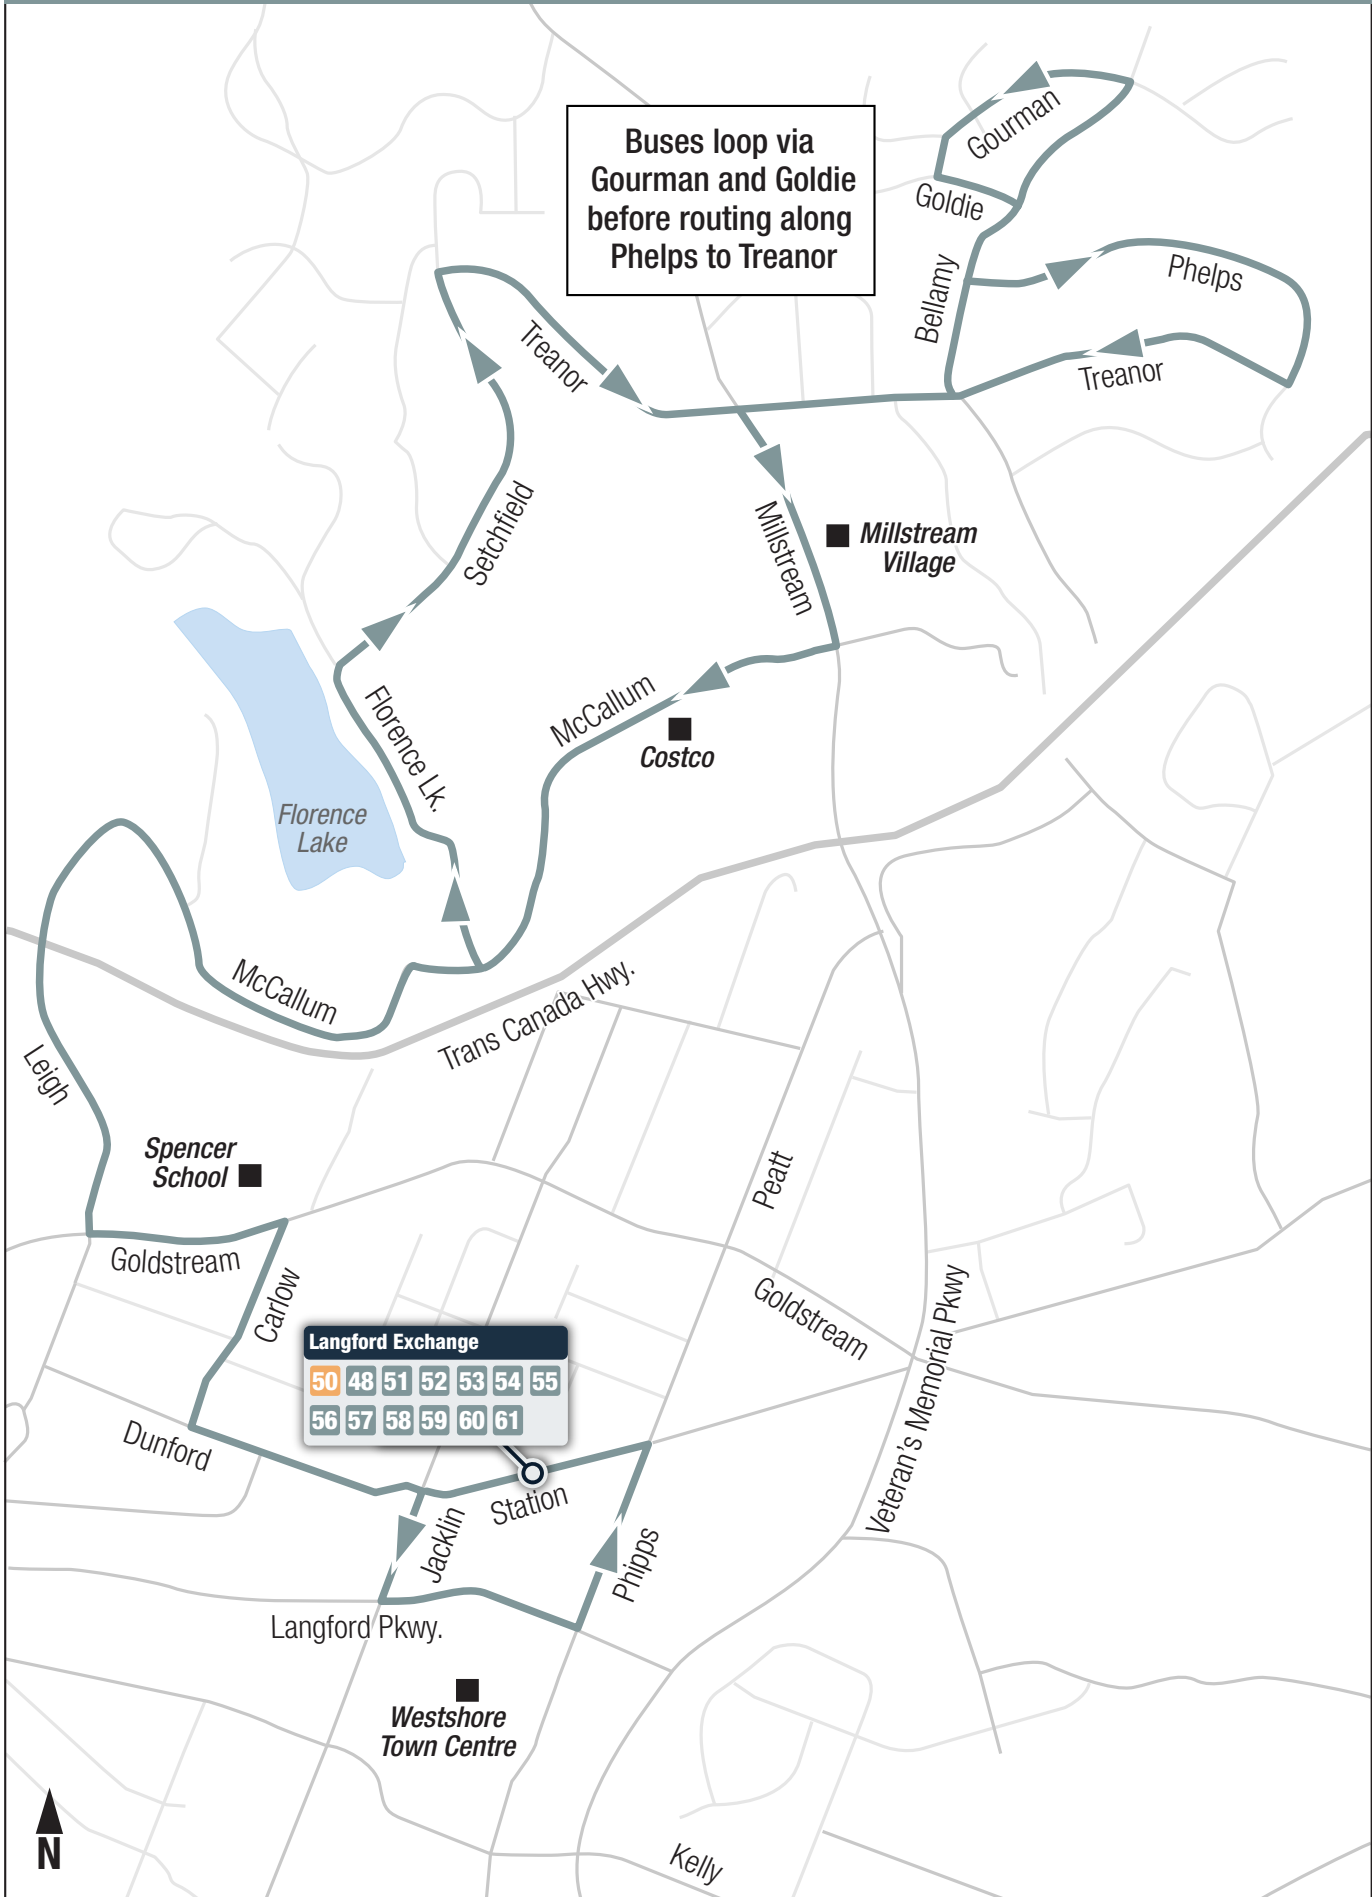

Buses loop via
Gourman and Goldie
before routing along
Phelps to Treanor

Langford Exchange							
50	48	51	52	53	54	55	
56	57	58	59	60	61		