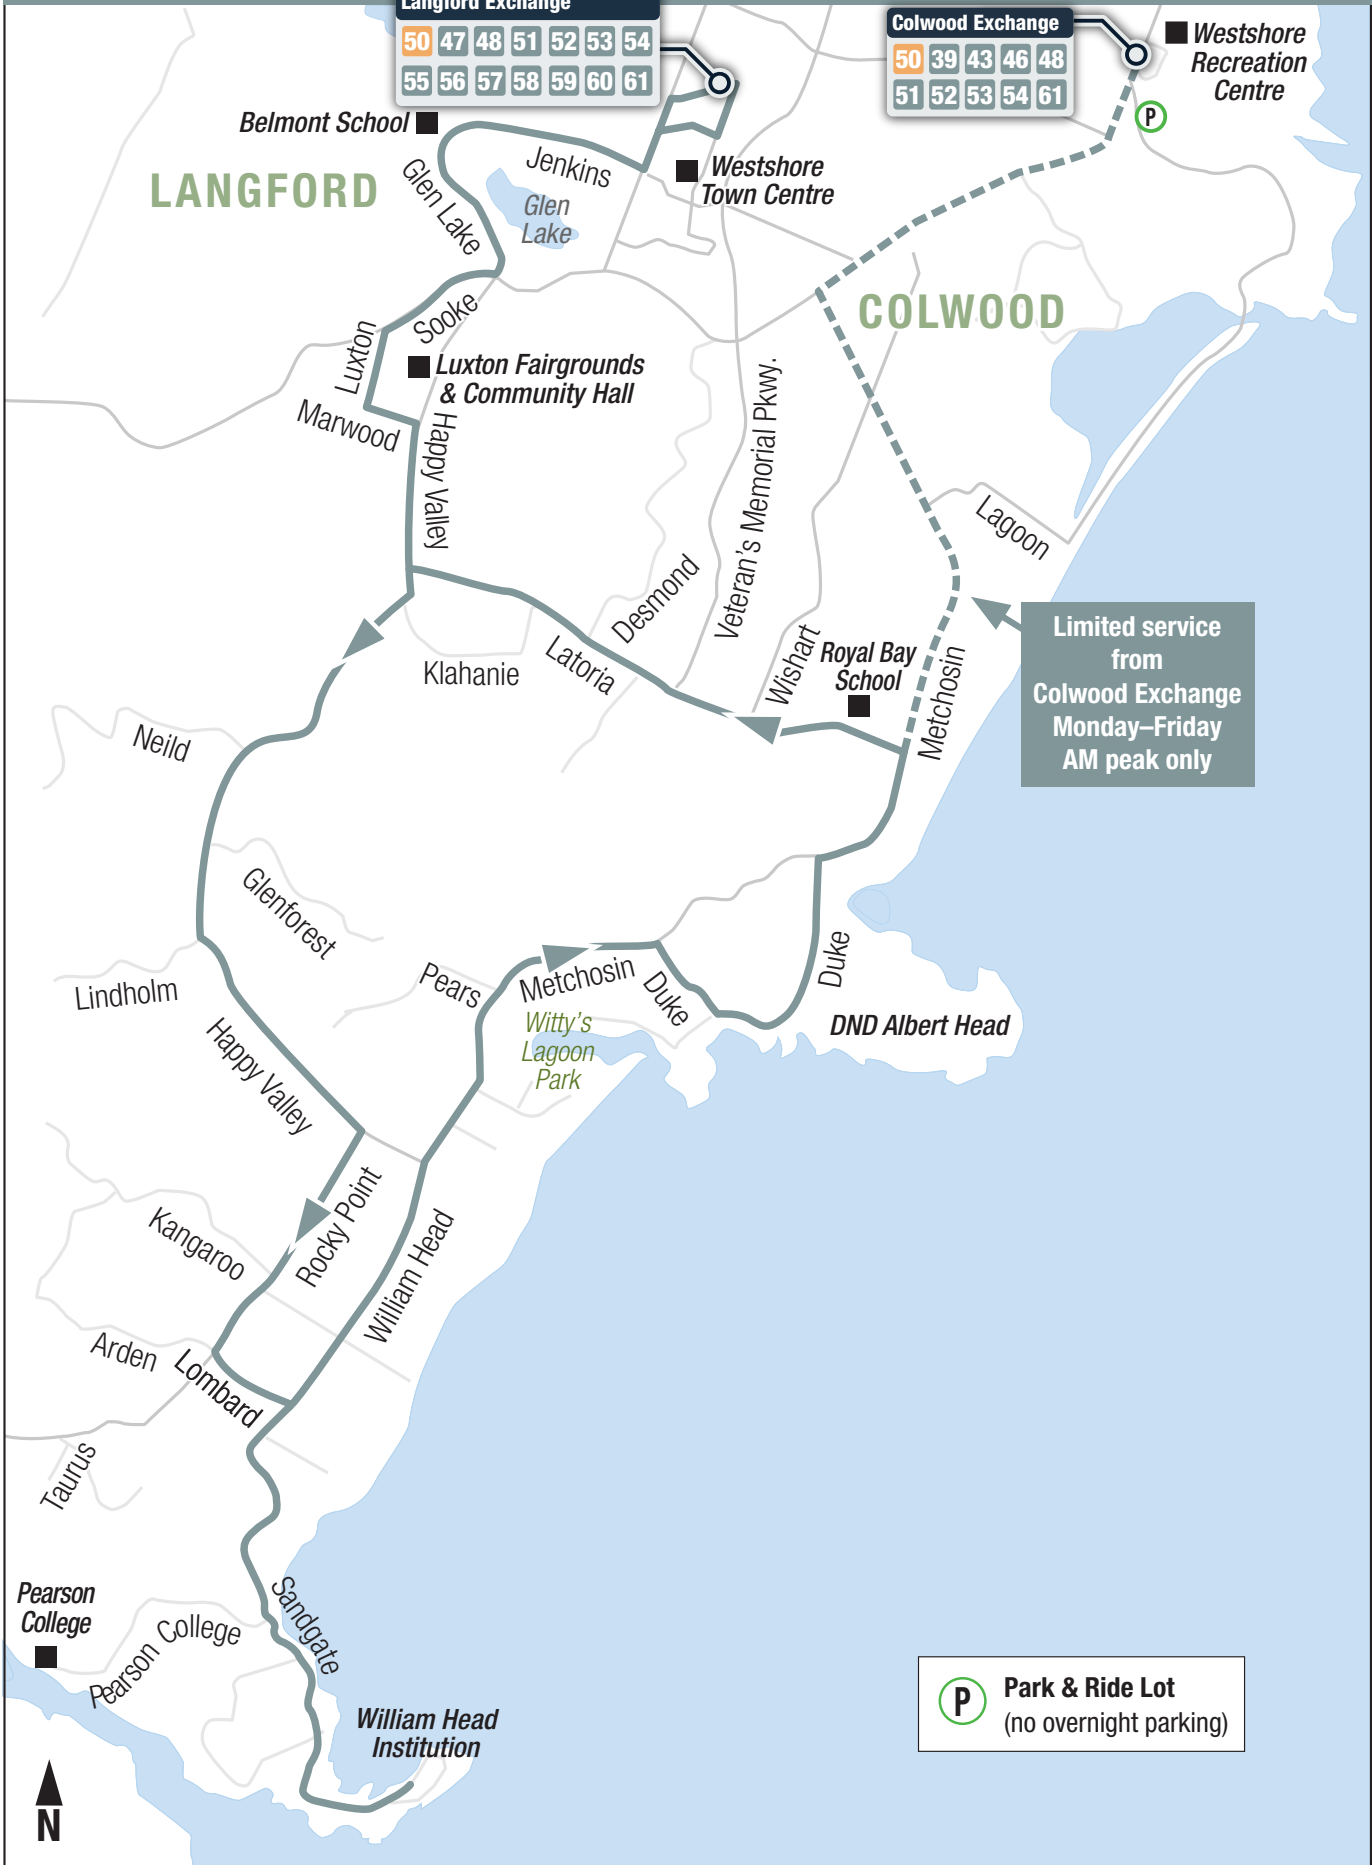

Langford Exchange							
50	47	48	51	52	53	54	
55	56	57	58	59	60	61	

Colwood Exchange					
50	39	43	46	48	
51	52	53	54	61	

Westshore Recreation Centre

LANGFORD

COLWOOD

Limited service from Colwood Exchange Monday-Friday AM peak only

P Park & Ride Lot (no overnight parking)