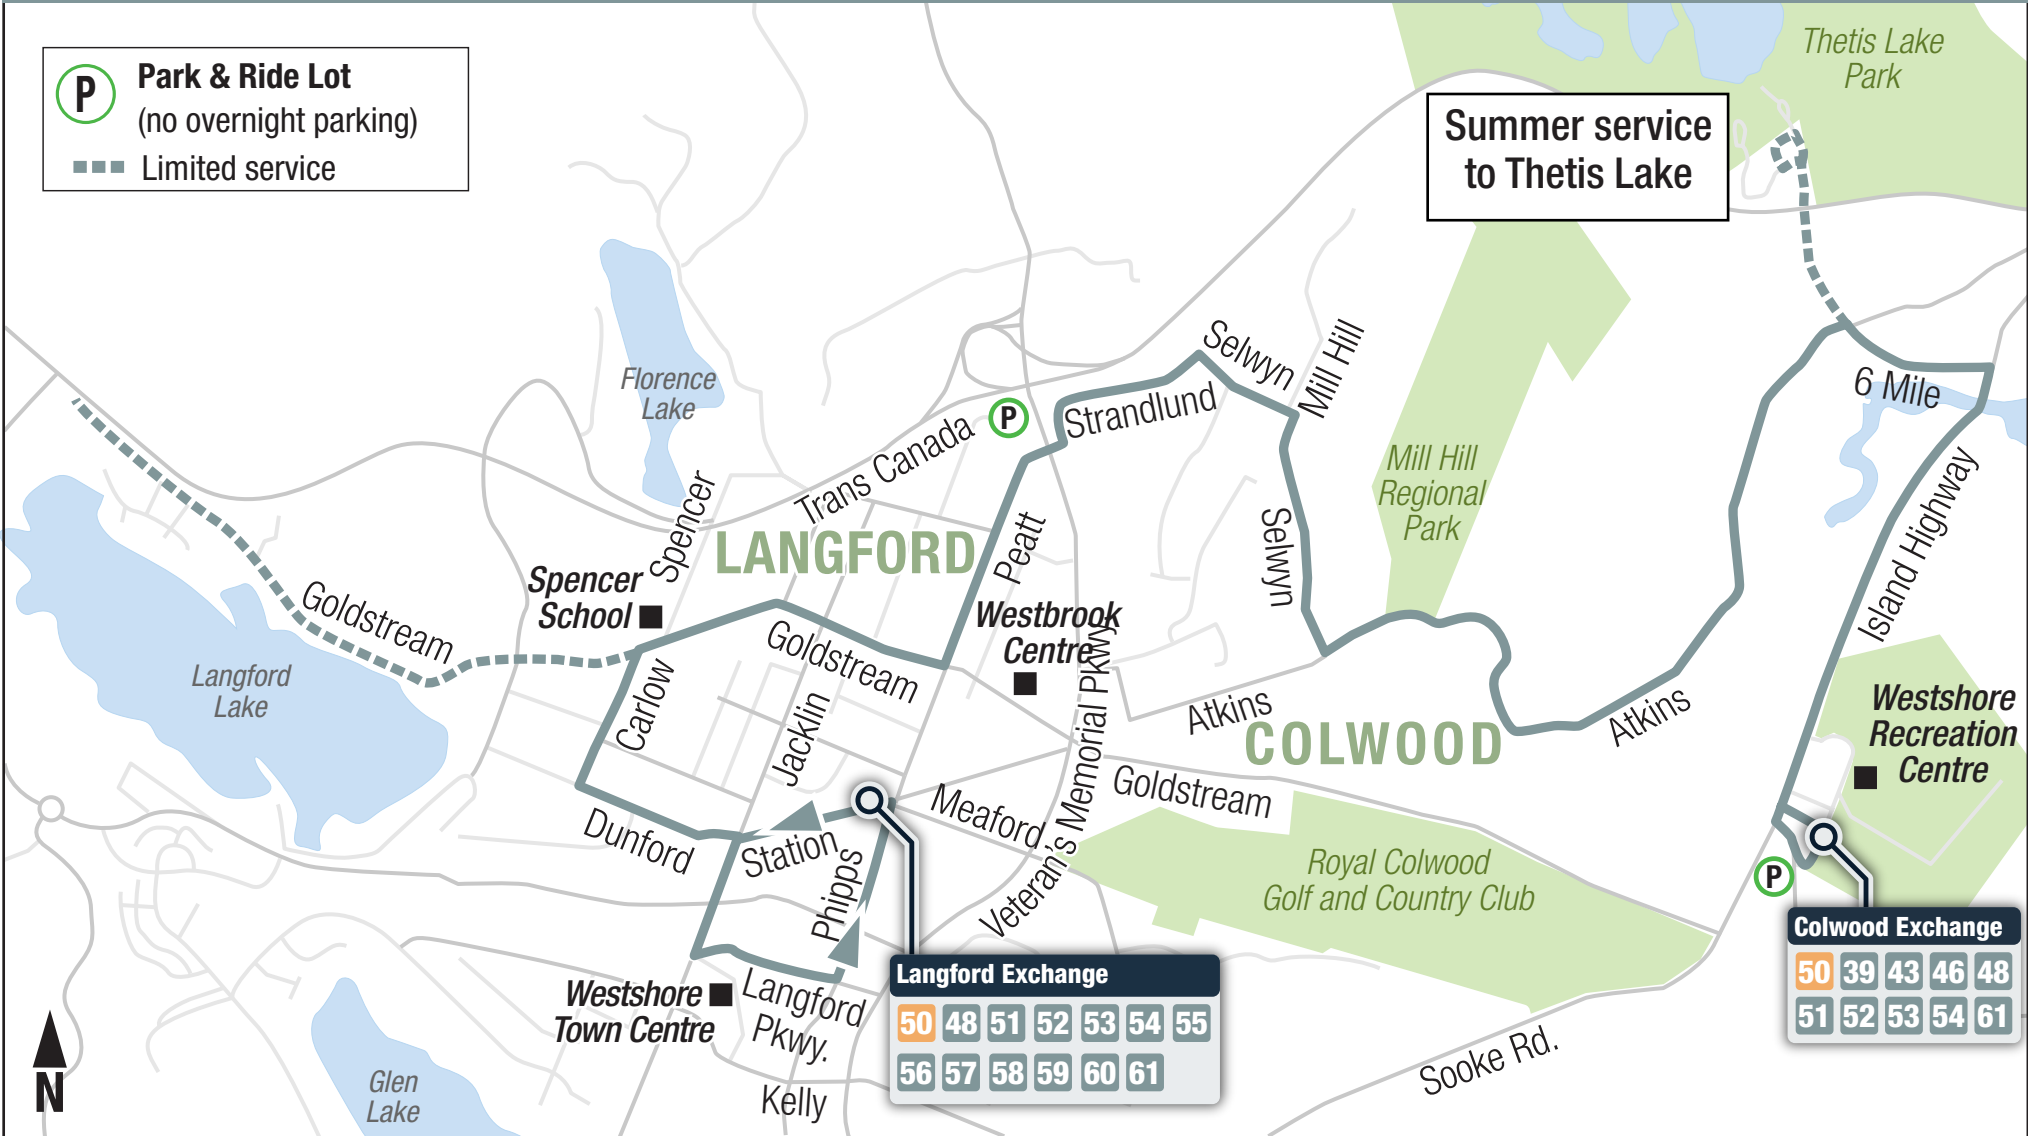

53 Langford Exch
53 Colwood Exch

Local

- P** Park & Ride Lot
(no overnight parking)
- Limited service

Langford Exchange						
50	48	51	52	53	54	55
56	57	58	59	60	61	

Colwood Exchange					
50	39	43	46	48	
51	52	53	54	61	