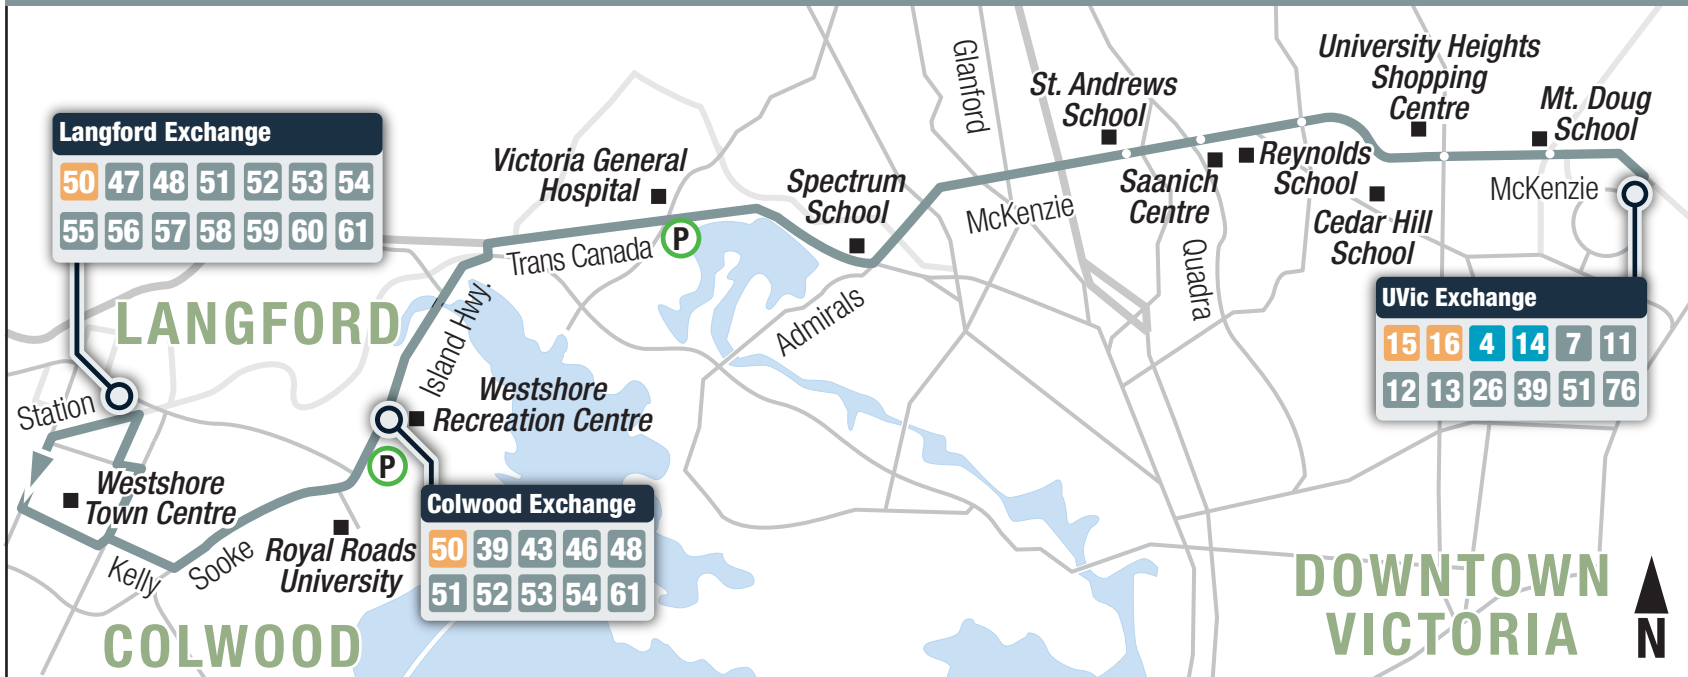

51 Langford  
51 UVic

Local

- Park & Ride Lot**  
(no overnight parking)
- Limited Stops**  
Regular bus stops west of Pat Bay Hwy.